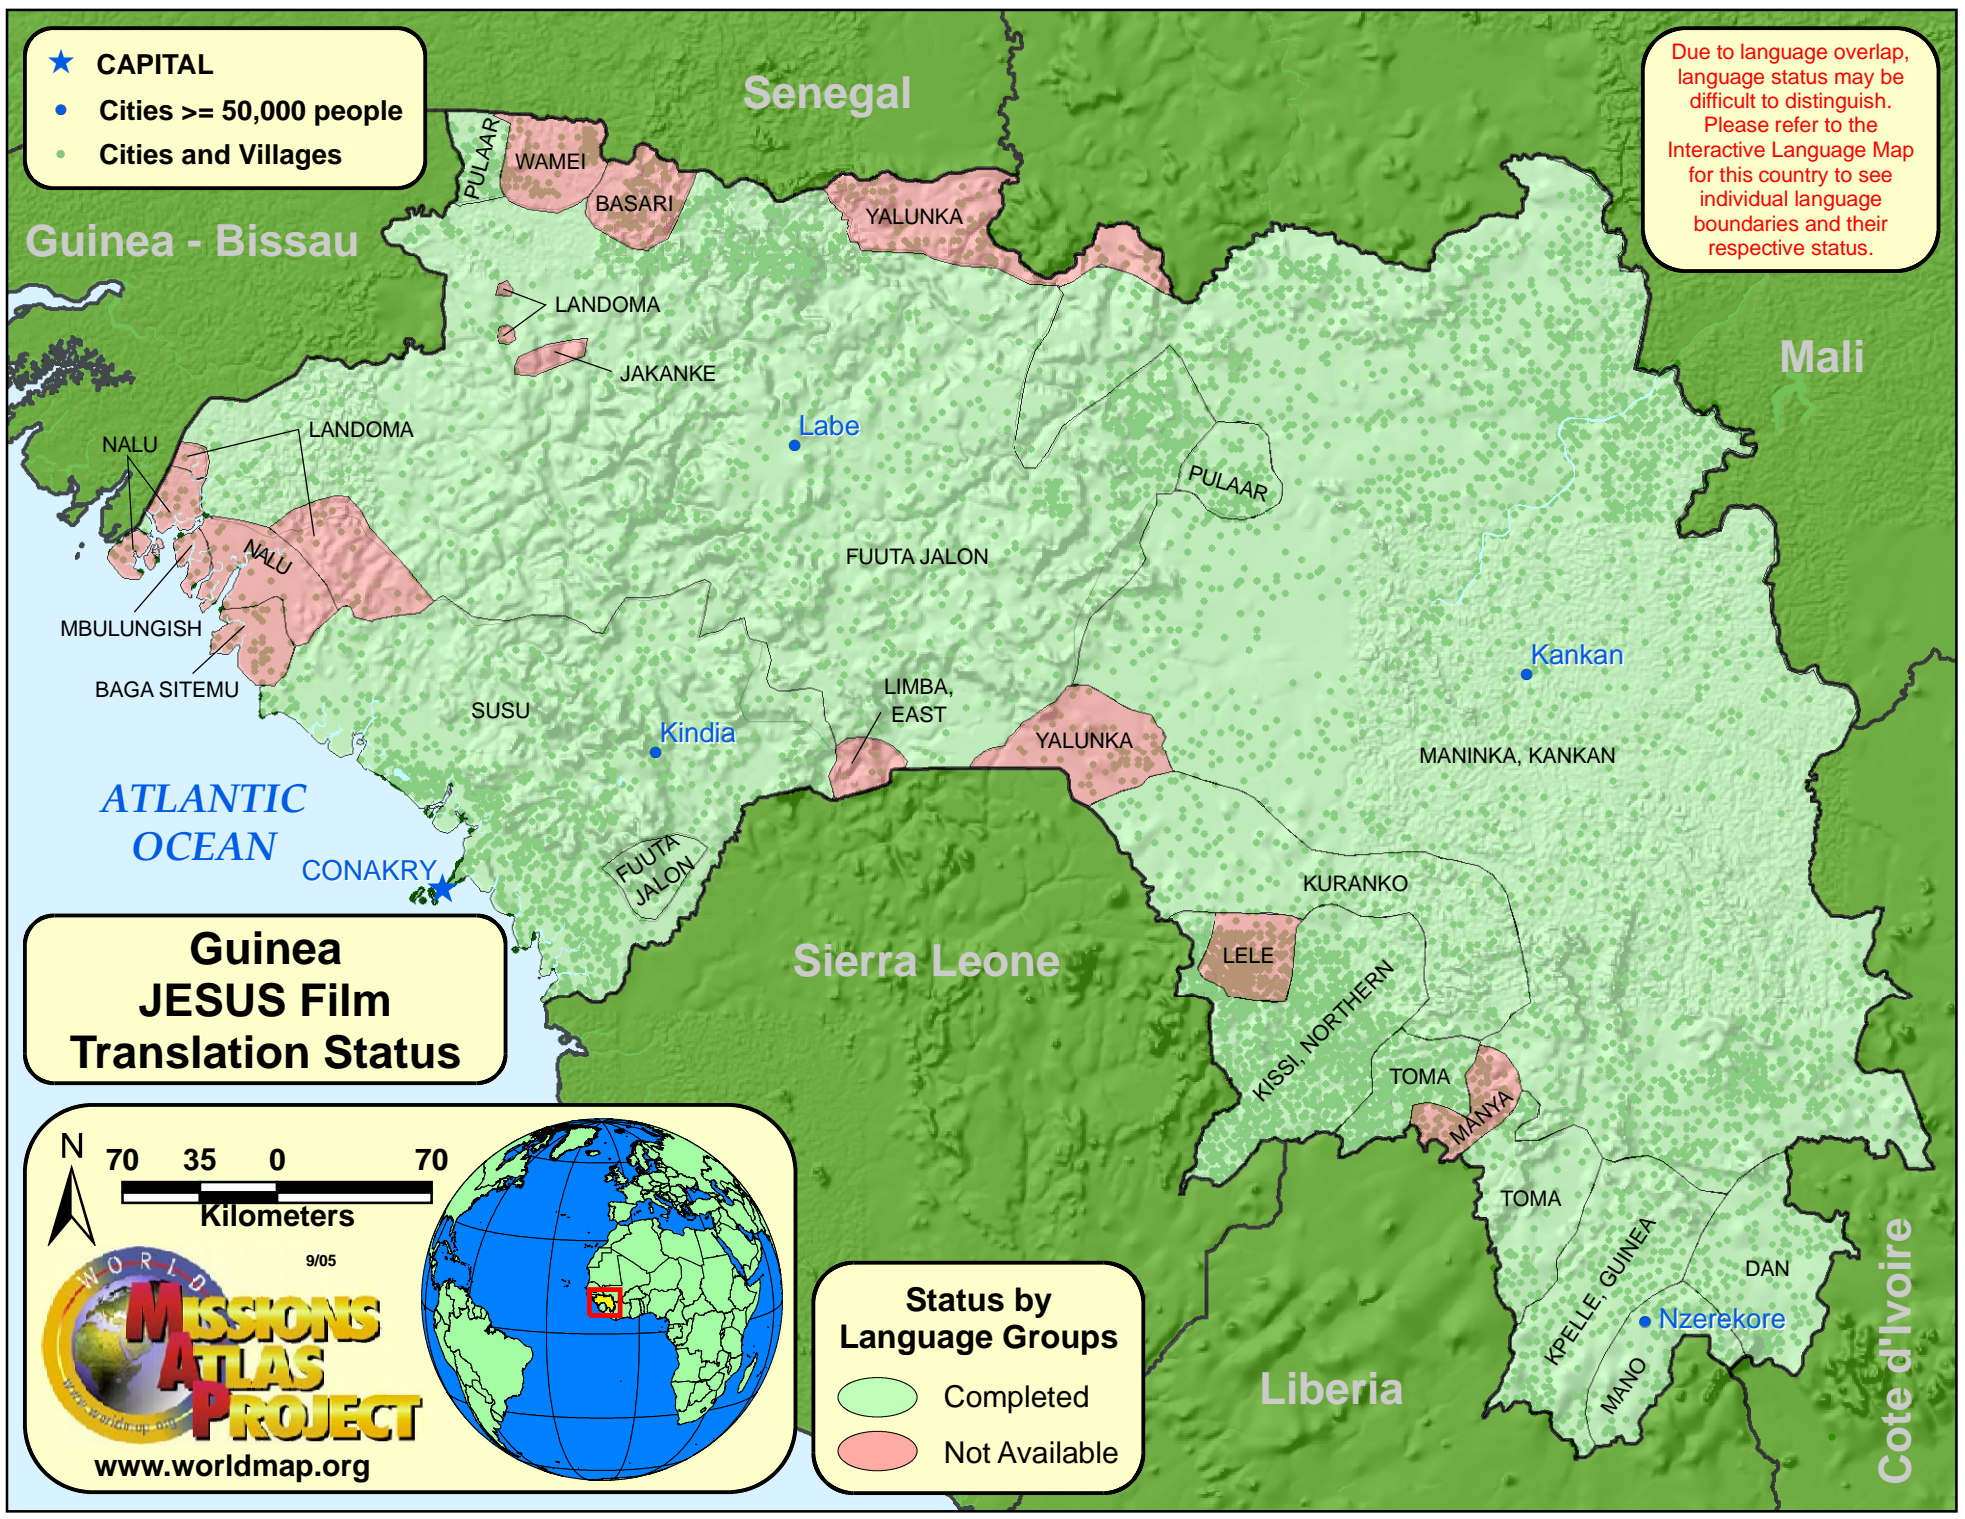

- ★ CAPITAL
- Cities >= 50,000 people
- Cities and Villages

Due to language overlap, language status may be difficult to distinguish. Please refer to the Interactive Language Map for this country to see individual language boundaries and their respective status.

**Guinea
JESUS Film
Translation Status**

N 70 35 0 70
Kilometers

9/05

WORLD MISSIONS ATLAS PROJECT
www.worldmap.org

Status by Language Groups

- Completed
- Not Available

Cote d'Ivoire