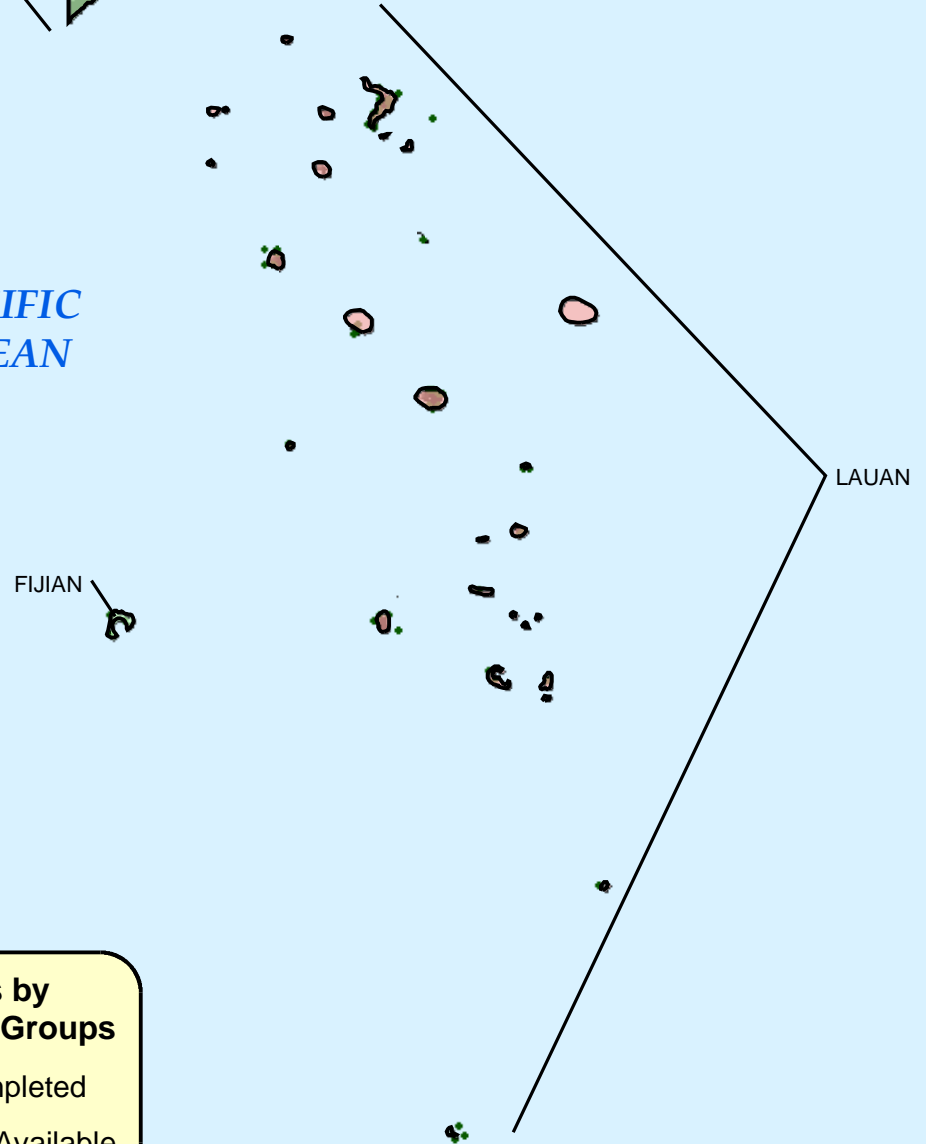

Fiji

JESUS Film Translation Status

- ★ CAPITAL
- Cities >= 50,000 people
- Cities and Villages

Due to language overlap, language status may be difficult to distinguish. Please refer to the Interactive Language Map for this country to see individual language boundaries and their respective status.

PACIFIC OCEAN

Status by Language Groups

- Completed
- Not Available

N

50 25 0 50

Kilometers

12/05

WORLD MISSIONS ATLAS PROJECT

www.worldmap.org

The logo for the World Missions Atlas Project features a globe with the text 'WORLD MISSIONS ATLAS PROJECT' overlaid. Below the logo is the website address 'www.worldmap.org'. To the right is a globe showing the Pacific Ocean region, with a red square highlighting the location of Fiji.