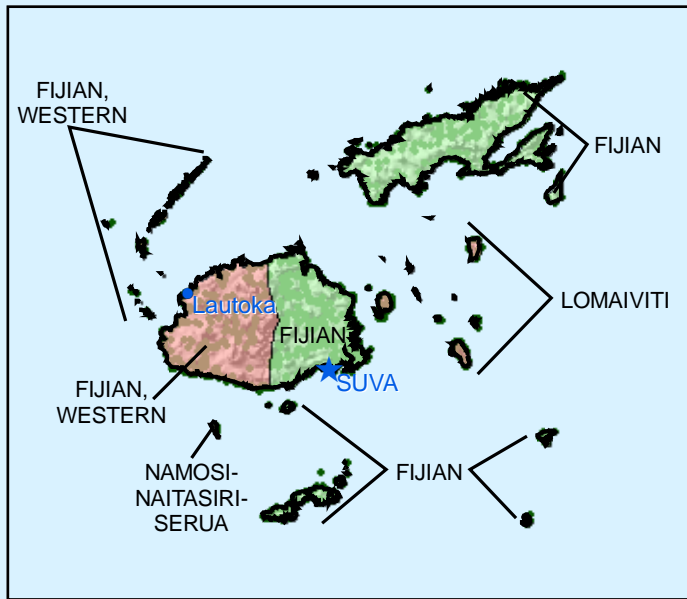

Fiji

JESUS Film Translation Status

- ★ CAPITAL
- Cities >= 50,000 people
- Cities and Villages

Due to language overlap, language status may be difficult to distinguish. Please refer to the Interactive Language Map for this country to see individual language boundaries and their respective status.

PACIFIC OCEAN

Status by Language Groups

- Completed
- Not Available

N

50 25 0 50

Kilometers

12/05

WORLD MISSIONS ATLAS PROJECT

www.worldmap.org

The logo for the World Missions Atlas Project features a globe with the text 'WORLD MISSIONS ATLAS PROJECT' overlaid. Below the logo is the website address 'www.worldmap.org'. To the right is a globe showing the Pacific Ocean region, with a red square highlighting the location of Fiji.