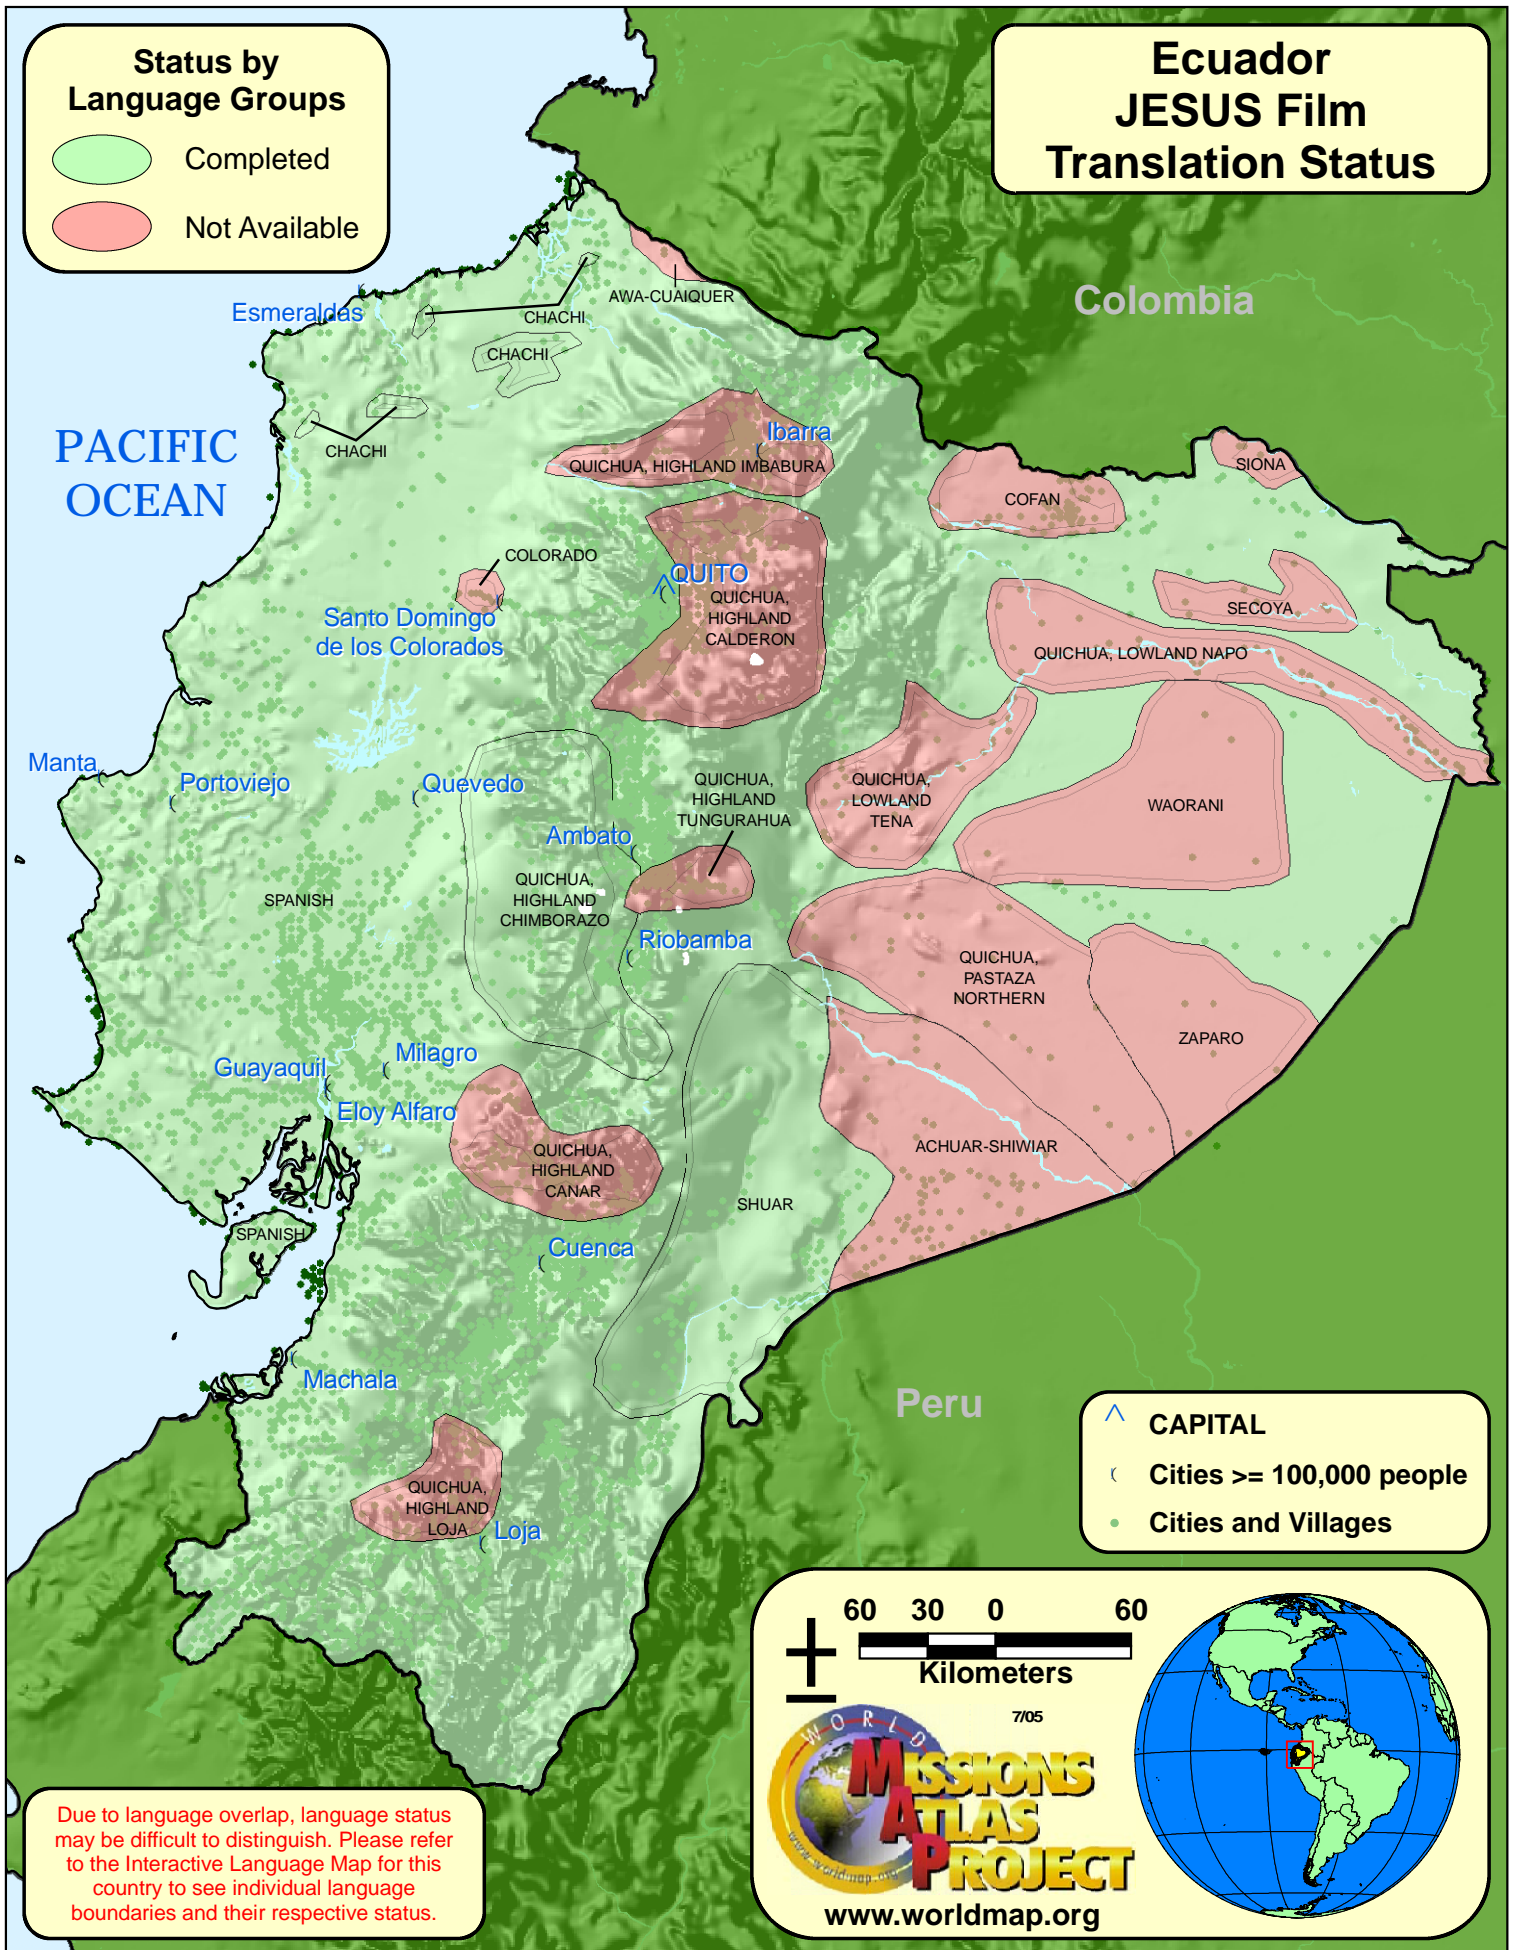

Status by Language Groups

- Completed
- Not Available

Ecuador JESUS Film Translation Status

Due to language overlap, language status may be difficult to distinguish. Please refer to the Interactive Language Map for this country to see individual language boundaries and their respective status.

- CAPITAL
- Cities >= 100,000 people
- Cities and Villages

60 30 0 60

Kilometers

7/05

**MISSIONS
ATLAS
PROJECT**

www.worldmap.org