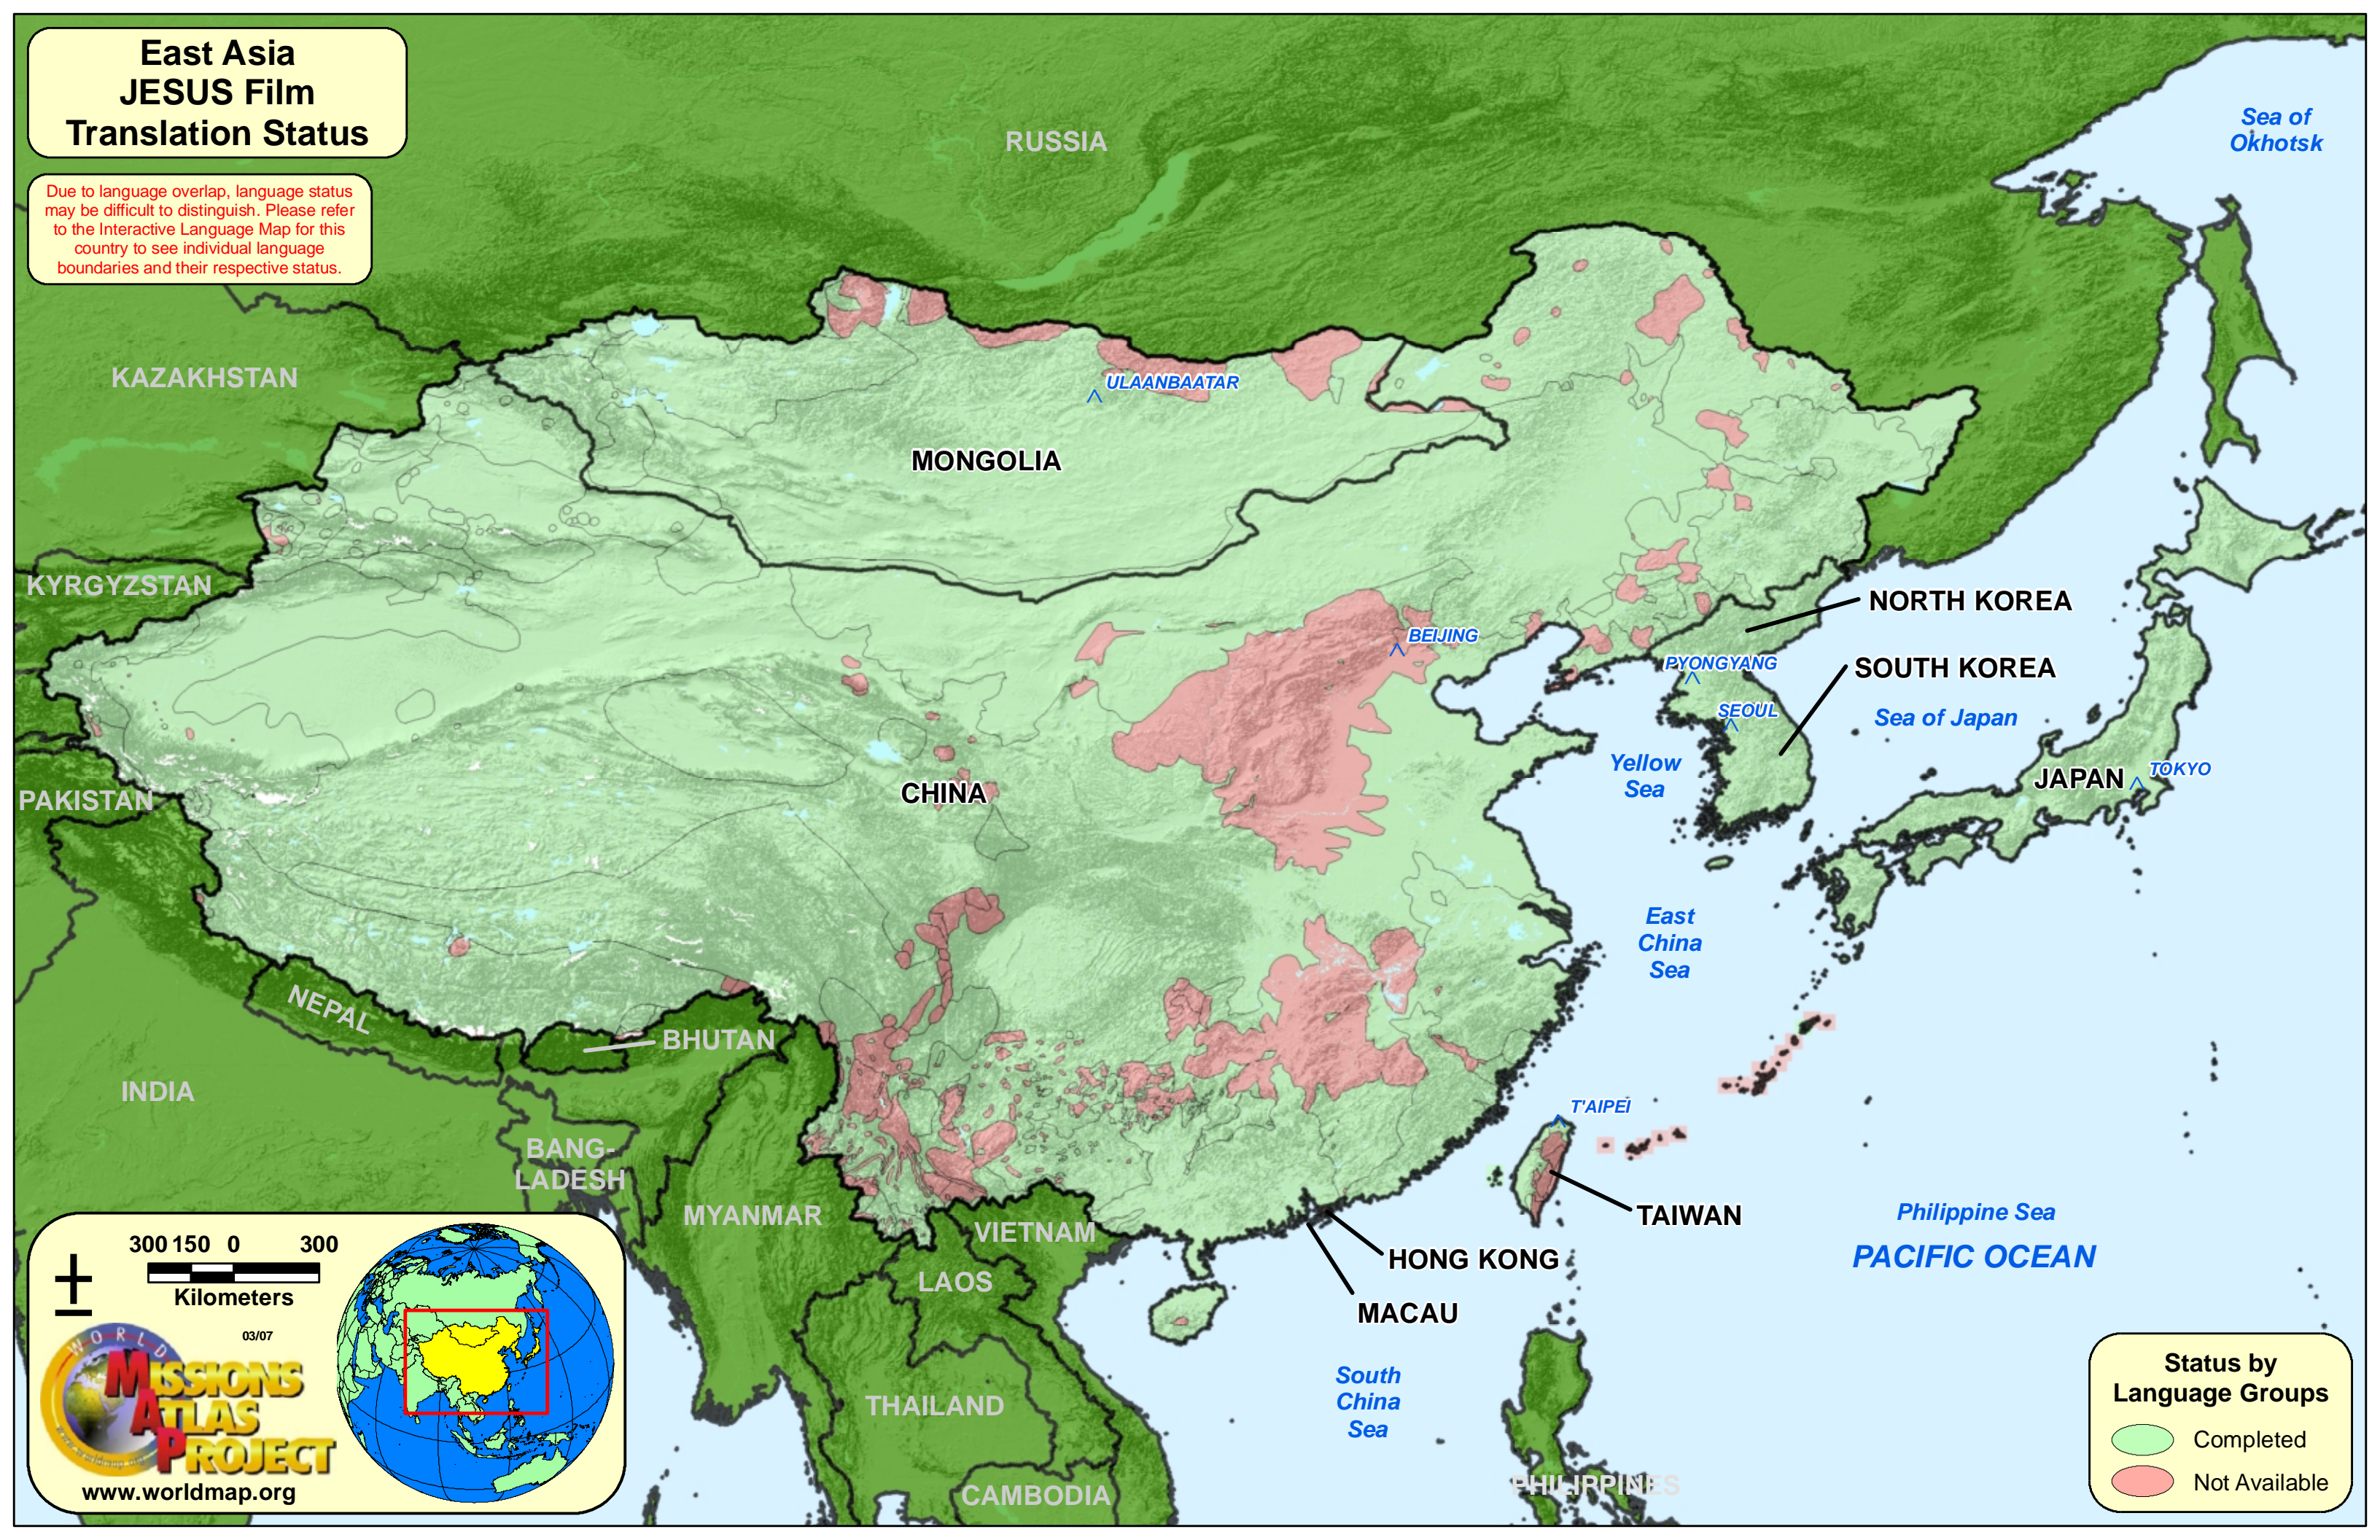

East Asia JESUS Film Translation Status

Due to language overlap, language status may be difficult to distinguish. Please refer to the Interactive Language Map for this country to see individual language boundaries and their respective status.

300 150 0 300
Kilometers

03/07

WORLD MISSIONS ATLAS PROJECT

www.worldmap.org

Status by Language Groups

- Completed
- Not Available