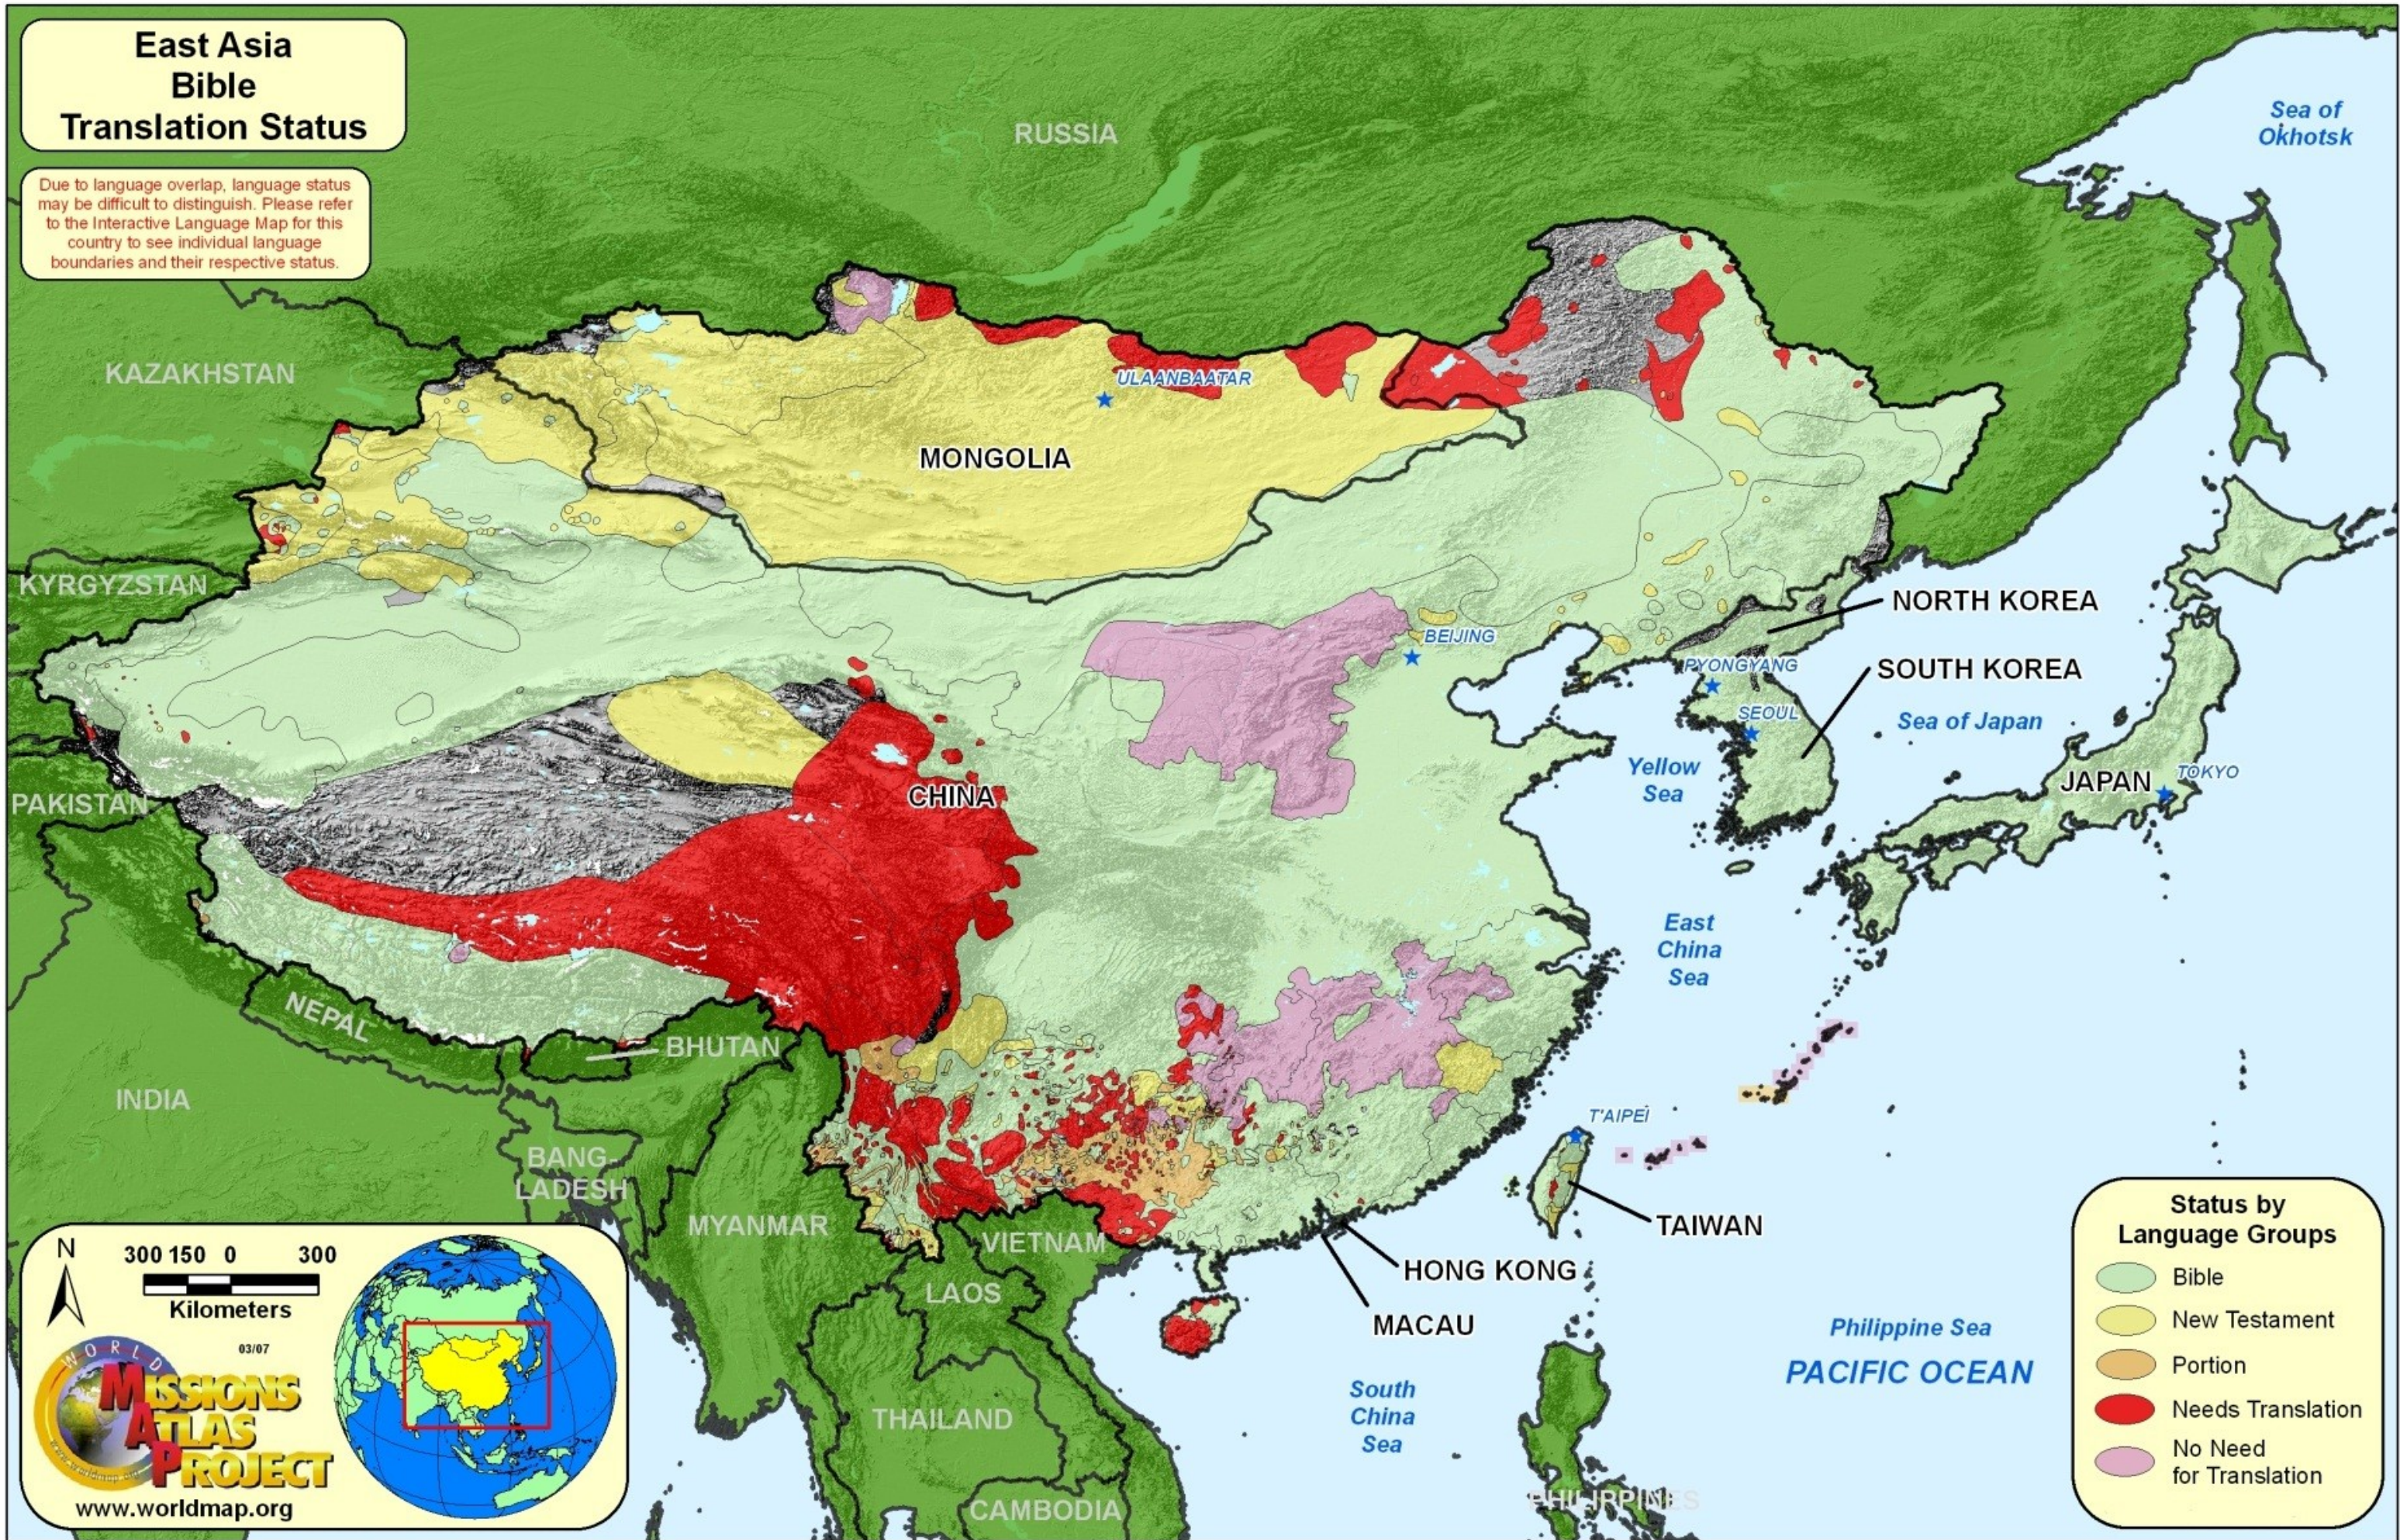

# East Asia Bible Translation Status

Due to language overlap, language status may be difficult to distinguish. Please refer to the Interactive Language Map for this country to see individual language boundaries and their respective status.

N  
 300 150 0 300  
 Kilometers  
 03/07  
**WORLD MISSIONS ATLAS PROJECT**  
 www.worldmap.org

**Status by Language Groups**

- Bible
- New Testament
- Portion
- Needs Translation
- No Need for Translation