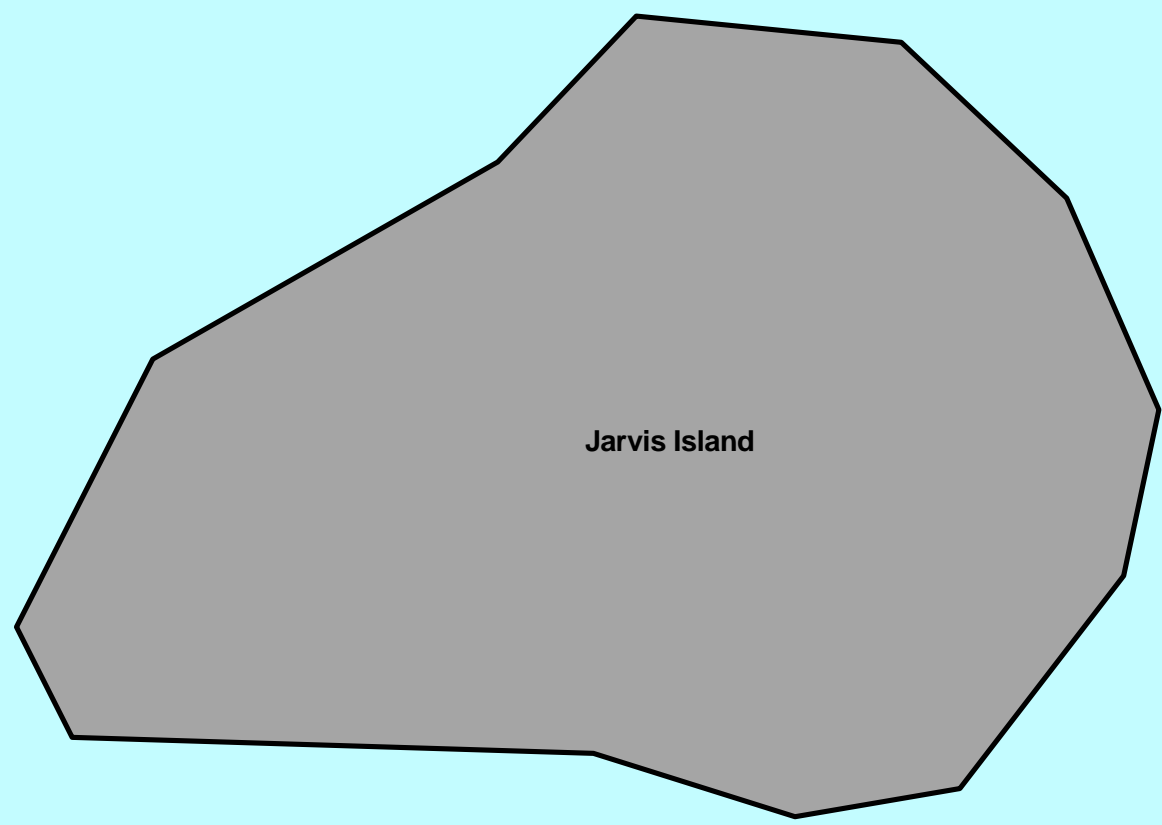

Jarvis Island

JESUS Film Translation Status

Status by Language Groups

- Completed
- Not Available
- No data/ Unpopulated Area

A small globe showing the location of Jarvis Island in the Pacific Ocean, marked with a red square. Below the globe is a north arrow and a scale bar labeled "Kilometers" with markings at 0.2, 0, and 0.2. At the bottom is the logo for "WORLD MISSIONS ATLAS PROJECT" and the date "20/04/00".

Pacific Ocean