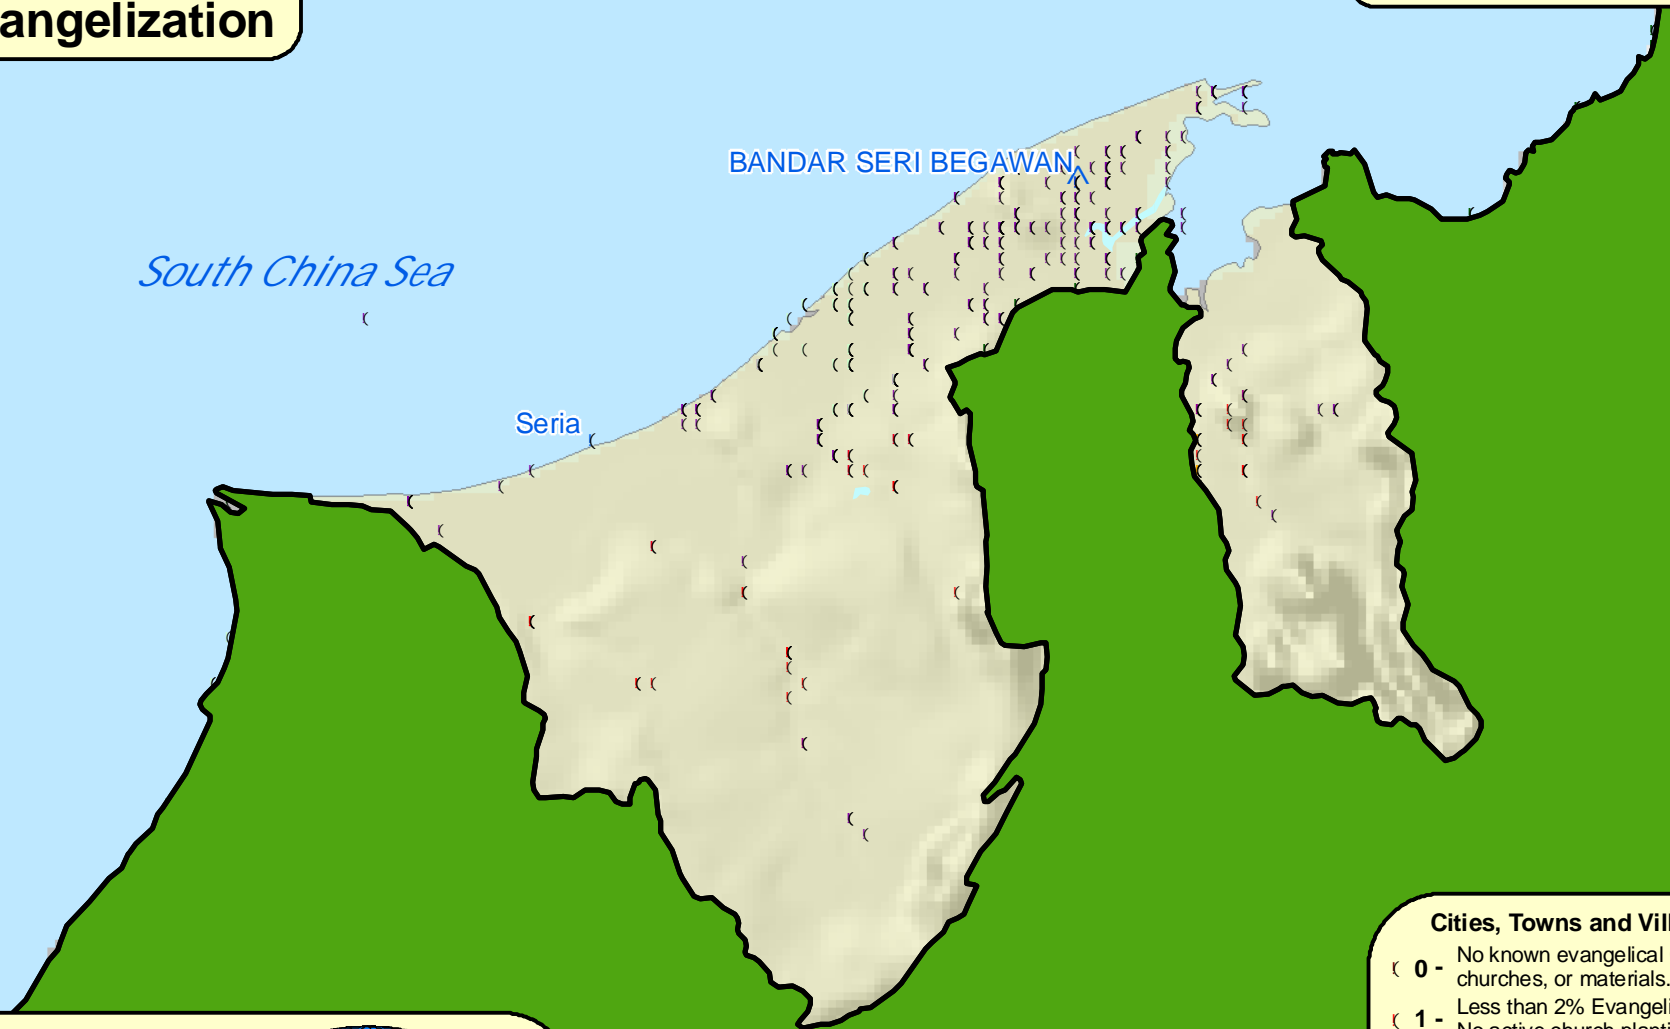

Brunei Status of Global Evangelization

▲ CAPITAL
 (Cities >= 50,000 people

South China Sea

BANDAR SERI BEGAWAN

Seria

Malaysia

- Cities, Towns and Villages**
- (0 - No known evangelical Christians, churches, or materials.
 - (1 - Less than 2% Evangelical. No active church planting.*
 - (2 - Less than 2% Evangelical. Initial church planting.*
 - (3 - Less than 2% Evangelical. Widespread church planting.*
 - (4 - Greater than 2% Evangelical.
 - (5 - Greater than 5% Evangelical.
 - (6 - Greater than 10% Evangelical.
 - (7 - Unknown
- The status of each place is determined by the language associated with it.*
 * church planting within the past 2 years
 Source: www.peoplegroups.org

20 10 0 20
 Kilometers

12/05

WORLD MISSIONS ATLAS PROJECT

www.worldmap.org