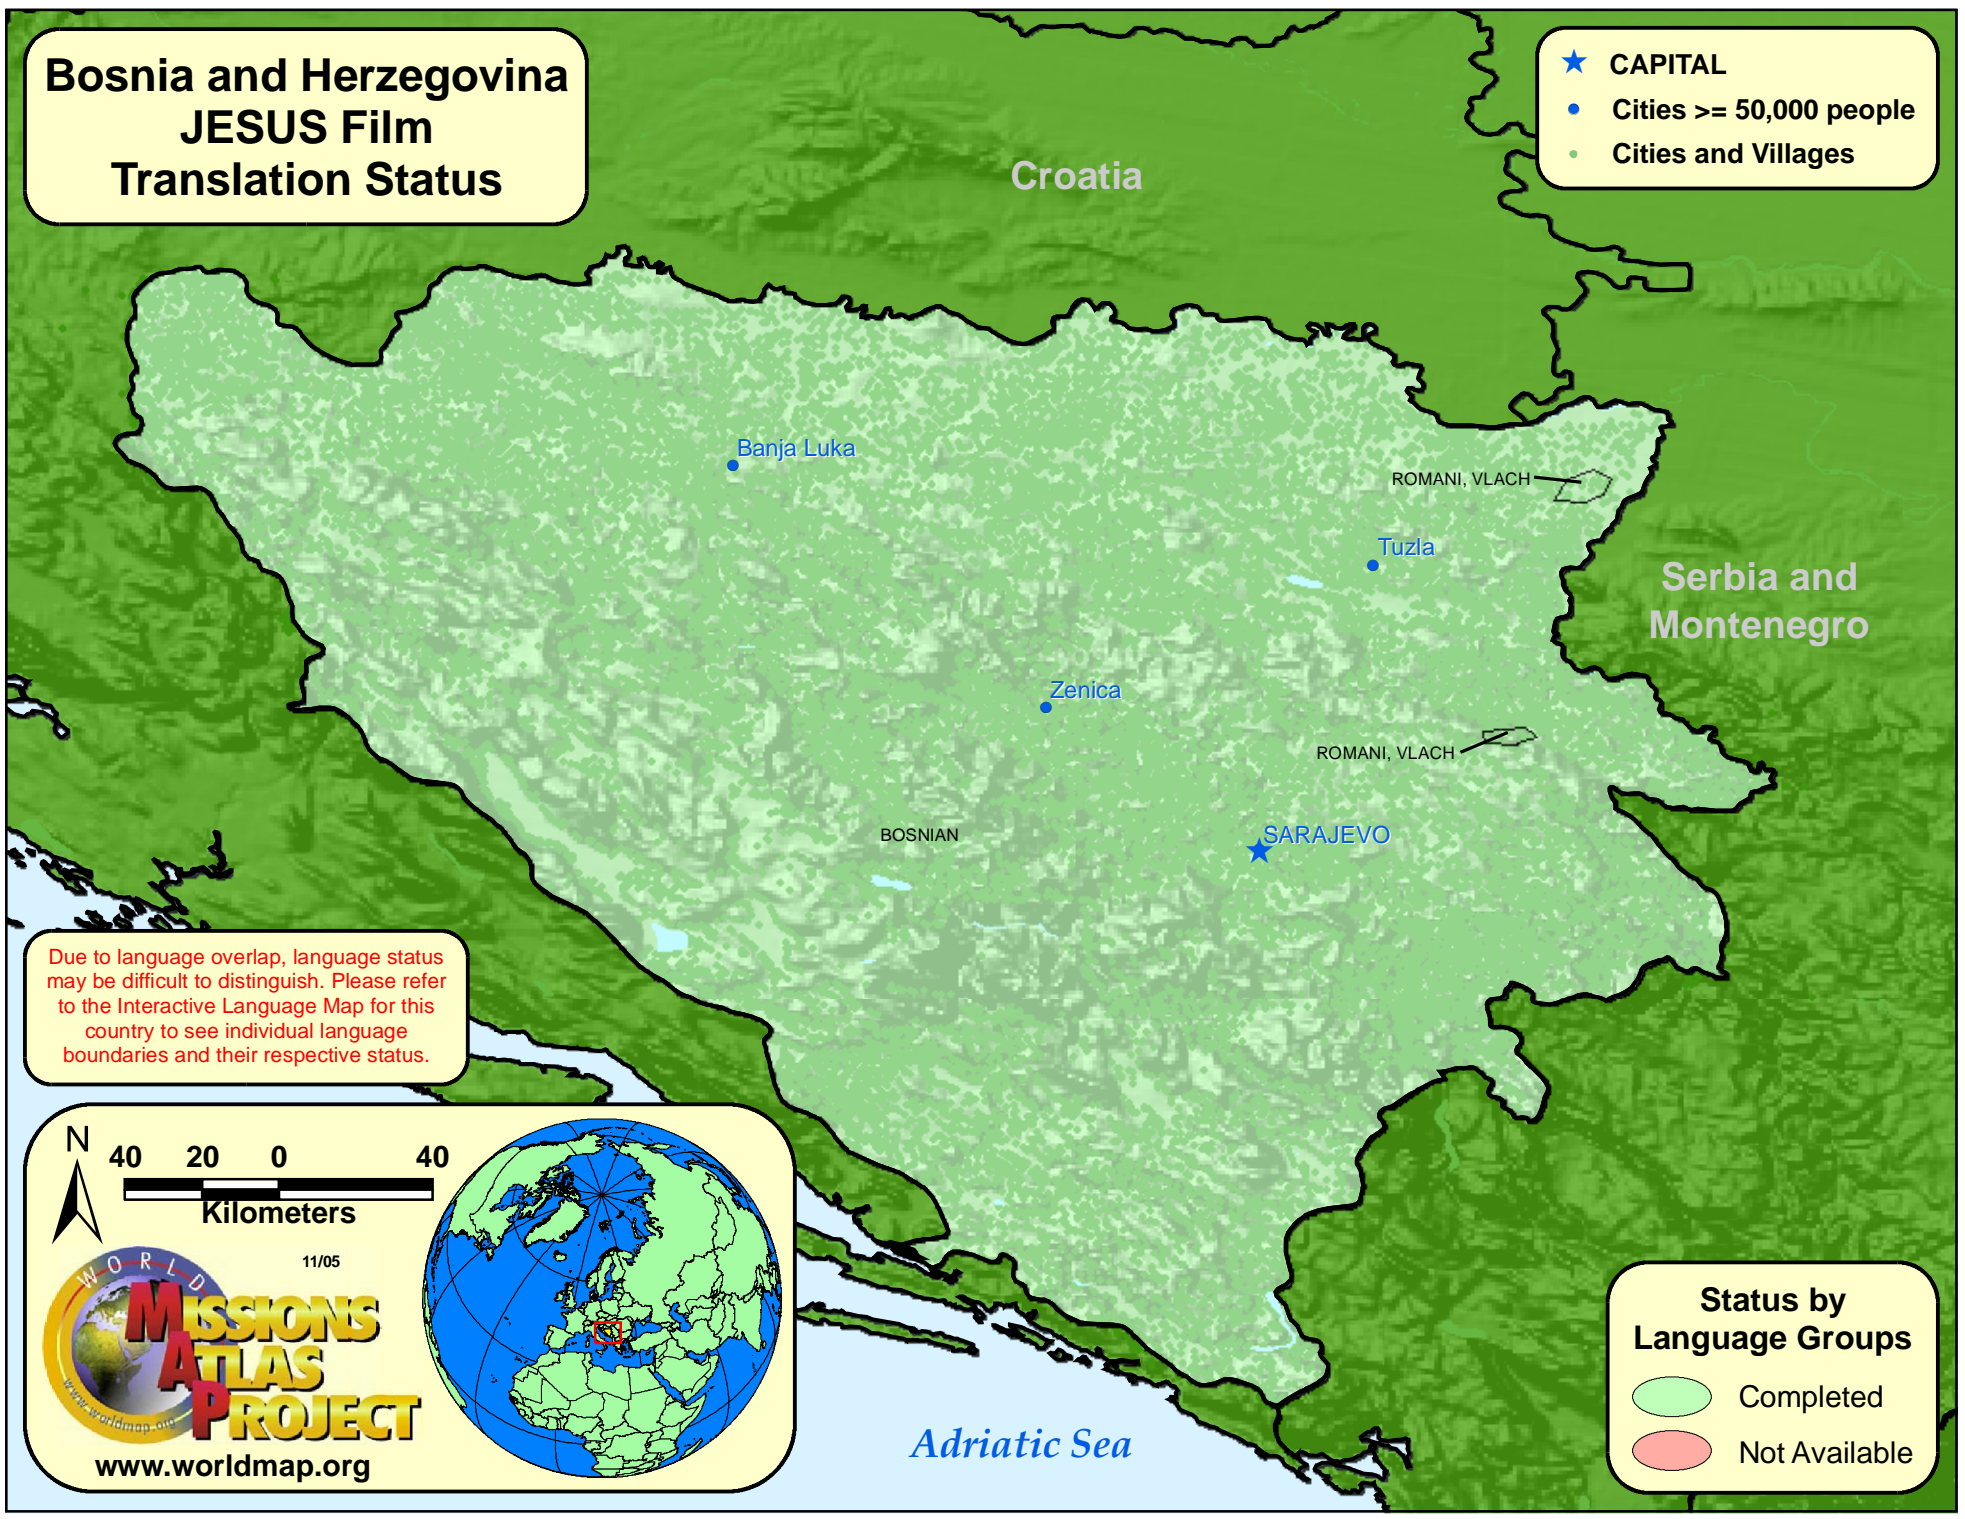

Bosnia and Herzegovina JESUS Film Translation Status

- ★ CAPITAL
- Cities \geq 50,000 people
- Cities and Villages

Due to language overlap, language status may be difficult to distinguish. Please refer to the Interactive Language Map for this country to see individual language boundaries and their respective status.

N
40 20 0 40
Kilometers
11/05
WORLD MISSIONS ATLAS PROJECT
www.worldmap.org

- ### Status by Language Groups
- Completed
 - Not Available