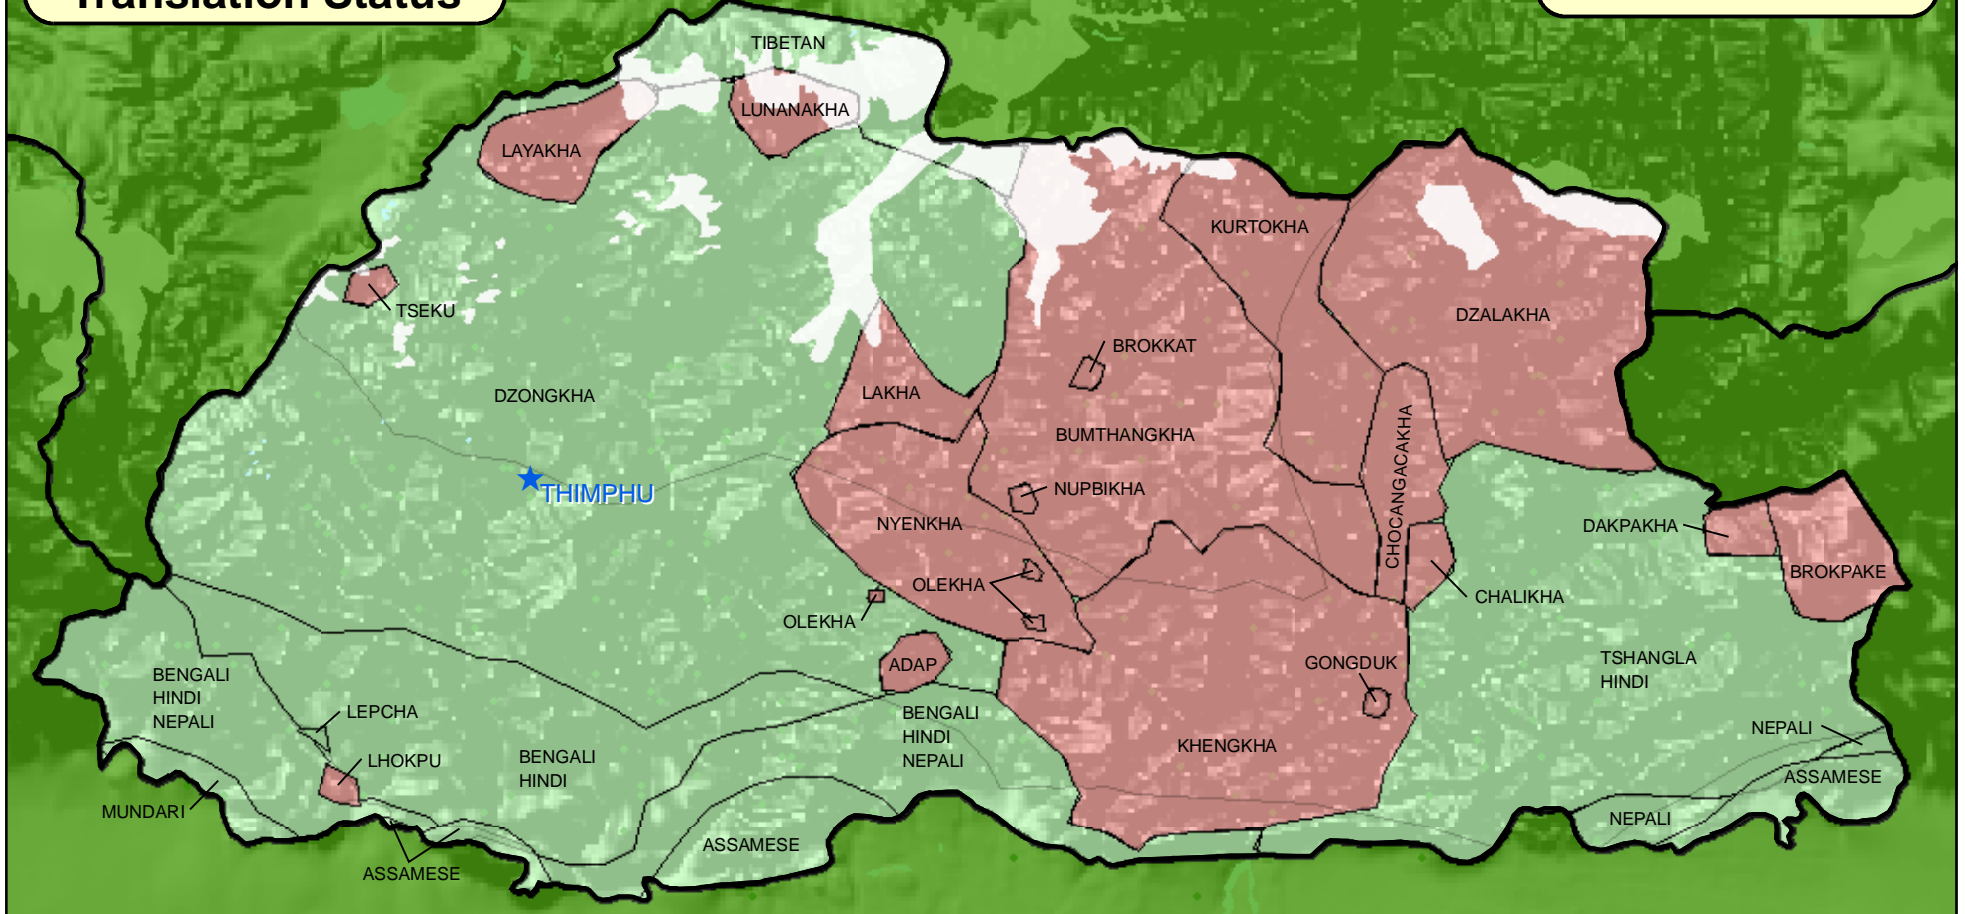

# Bhutan JESUS Film Translation Status

- ★ CAPITAL
- Cities >= 50,000 people
- Cities and Villages

N  
30 15 0 30  
Kilometers  
11/05

WORLD MISSIONS ATLAS PROJECT  
www.worldmap.org

Due to language overlap, language status may be difficult to distinguish. Please refer to the Interactive Language Map for this country to see individual language boundaries and their respective status.