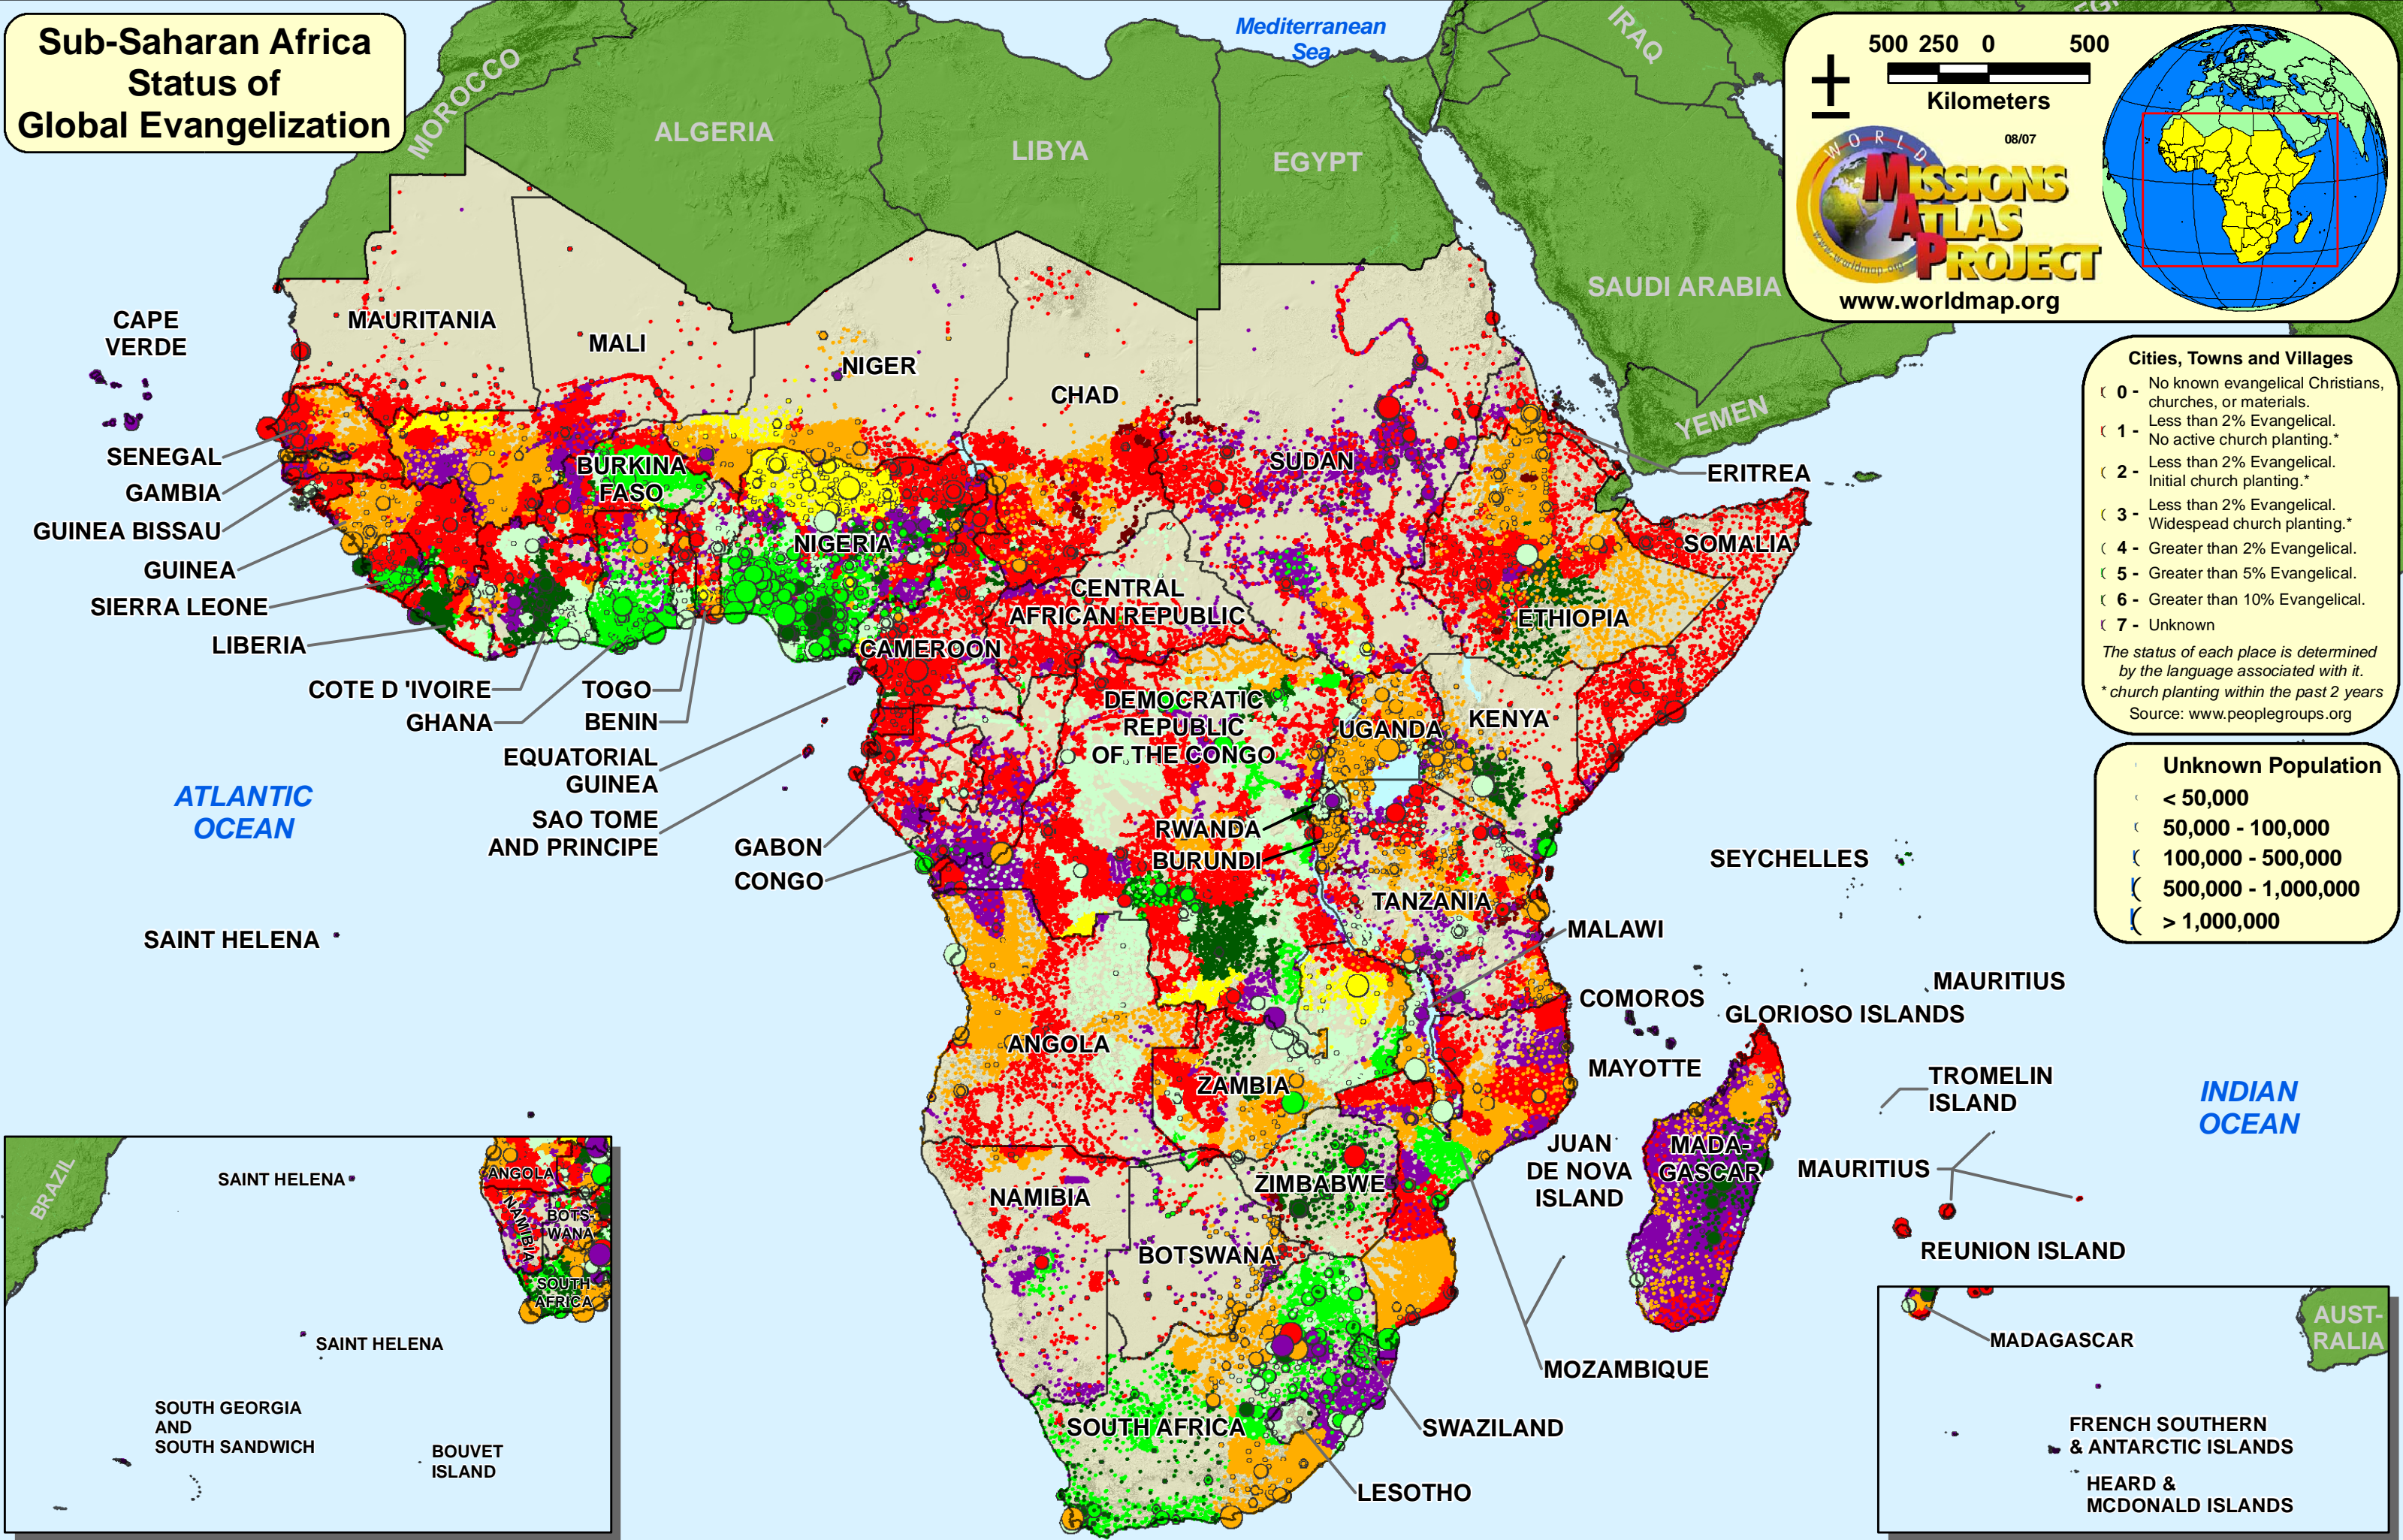

Sub-Saharan Africa Status of Global Evangelization

500 250 0 500
Kilometers

08/07

WORLD MISSIONS ATLAS PROJECT

www.worldmap.org

Cities, Towns and Villages

- (0 - No known evangelical Christians, churches, or materials.
- (1 - Less than 2% Evangelical.
- (1 - No active church planting.*
- (2 - Less than 2% Evangelical. Initial church planting.*
- (3 - Less than 2% Evangelical. Widespread church planting.*
- (4 - Greater than 2% Evangelical.
- (5 - Greater than 5% Evangelical.
- (6 - Greater than 10% Evangelical.
- (7 - Unknown

The status of each place is determined by the language associated with it.
* church planting within the past 2 years
Source: www.peoplesgroups.org

Unknown Population

- (< 50,000
- (50,000 - 100,000
- (100,000 - 500,000
- (500,000 - 1,000,000
- (> 1,000,000