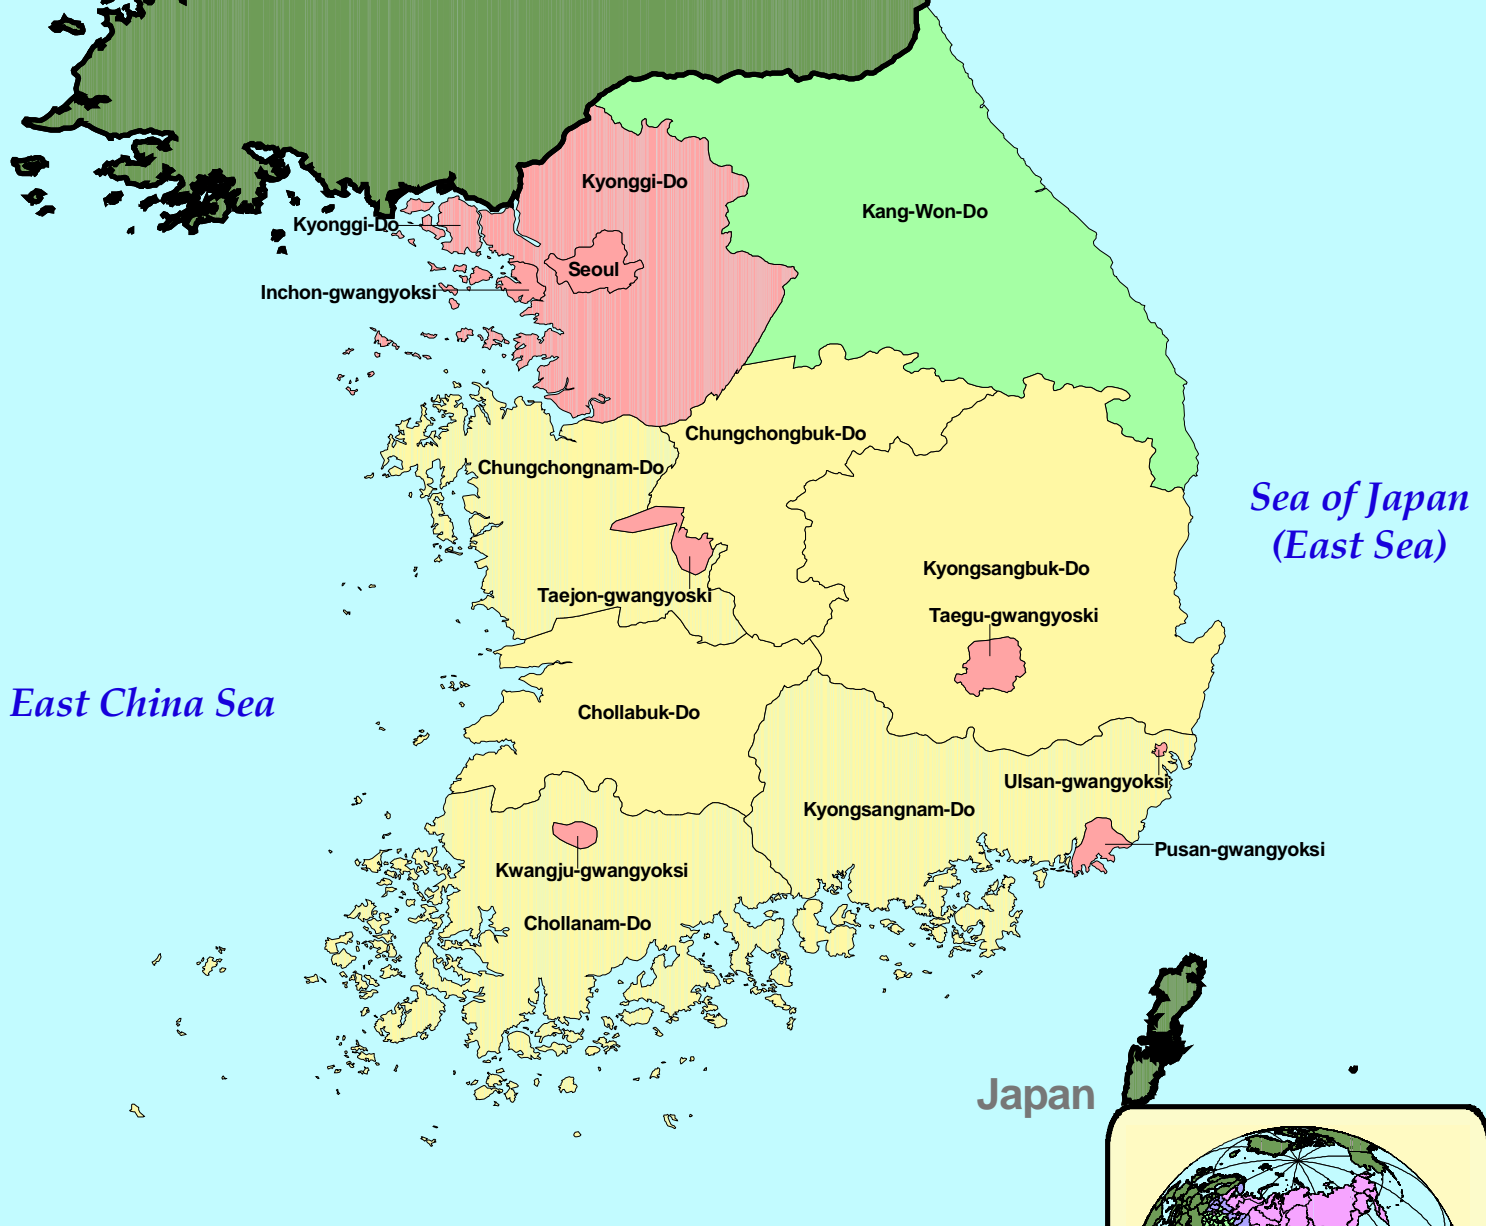

South Korea Population Density

North Korea

Sea of Japan
(East Sea)

East China Sea

Japan

Legend based upon
Asia Map

Population/Area sq.km

- 0 - 5
- 5 - 25
- 25 - 100
- 100 - 500
- 500 - 16329

PACIFIC OCEAN

25 0 25
Kilometers

WORLD MISSIONS ATLAS PROJECT

7/15/03