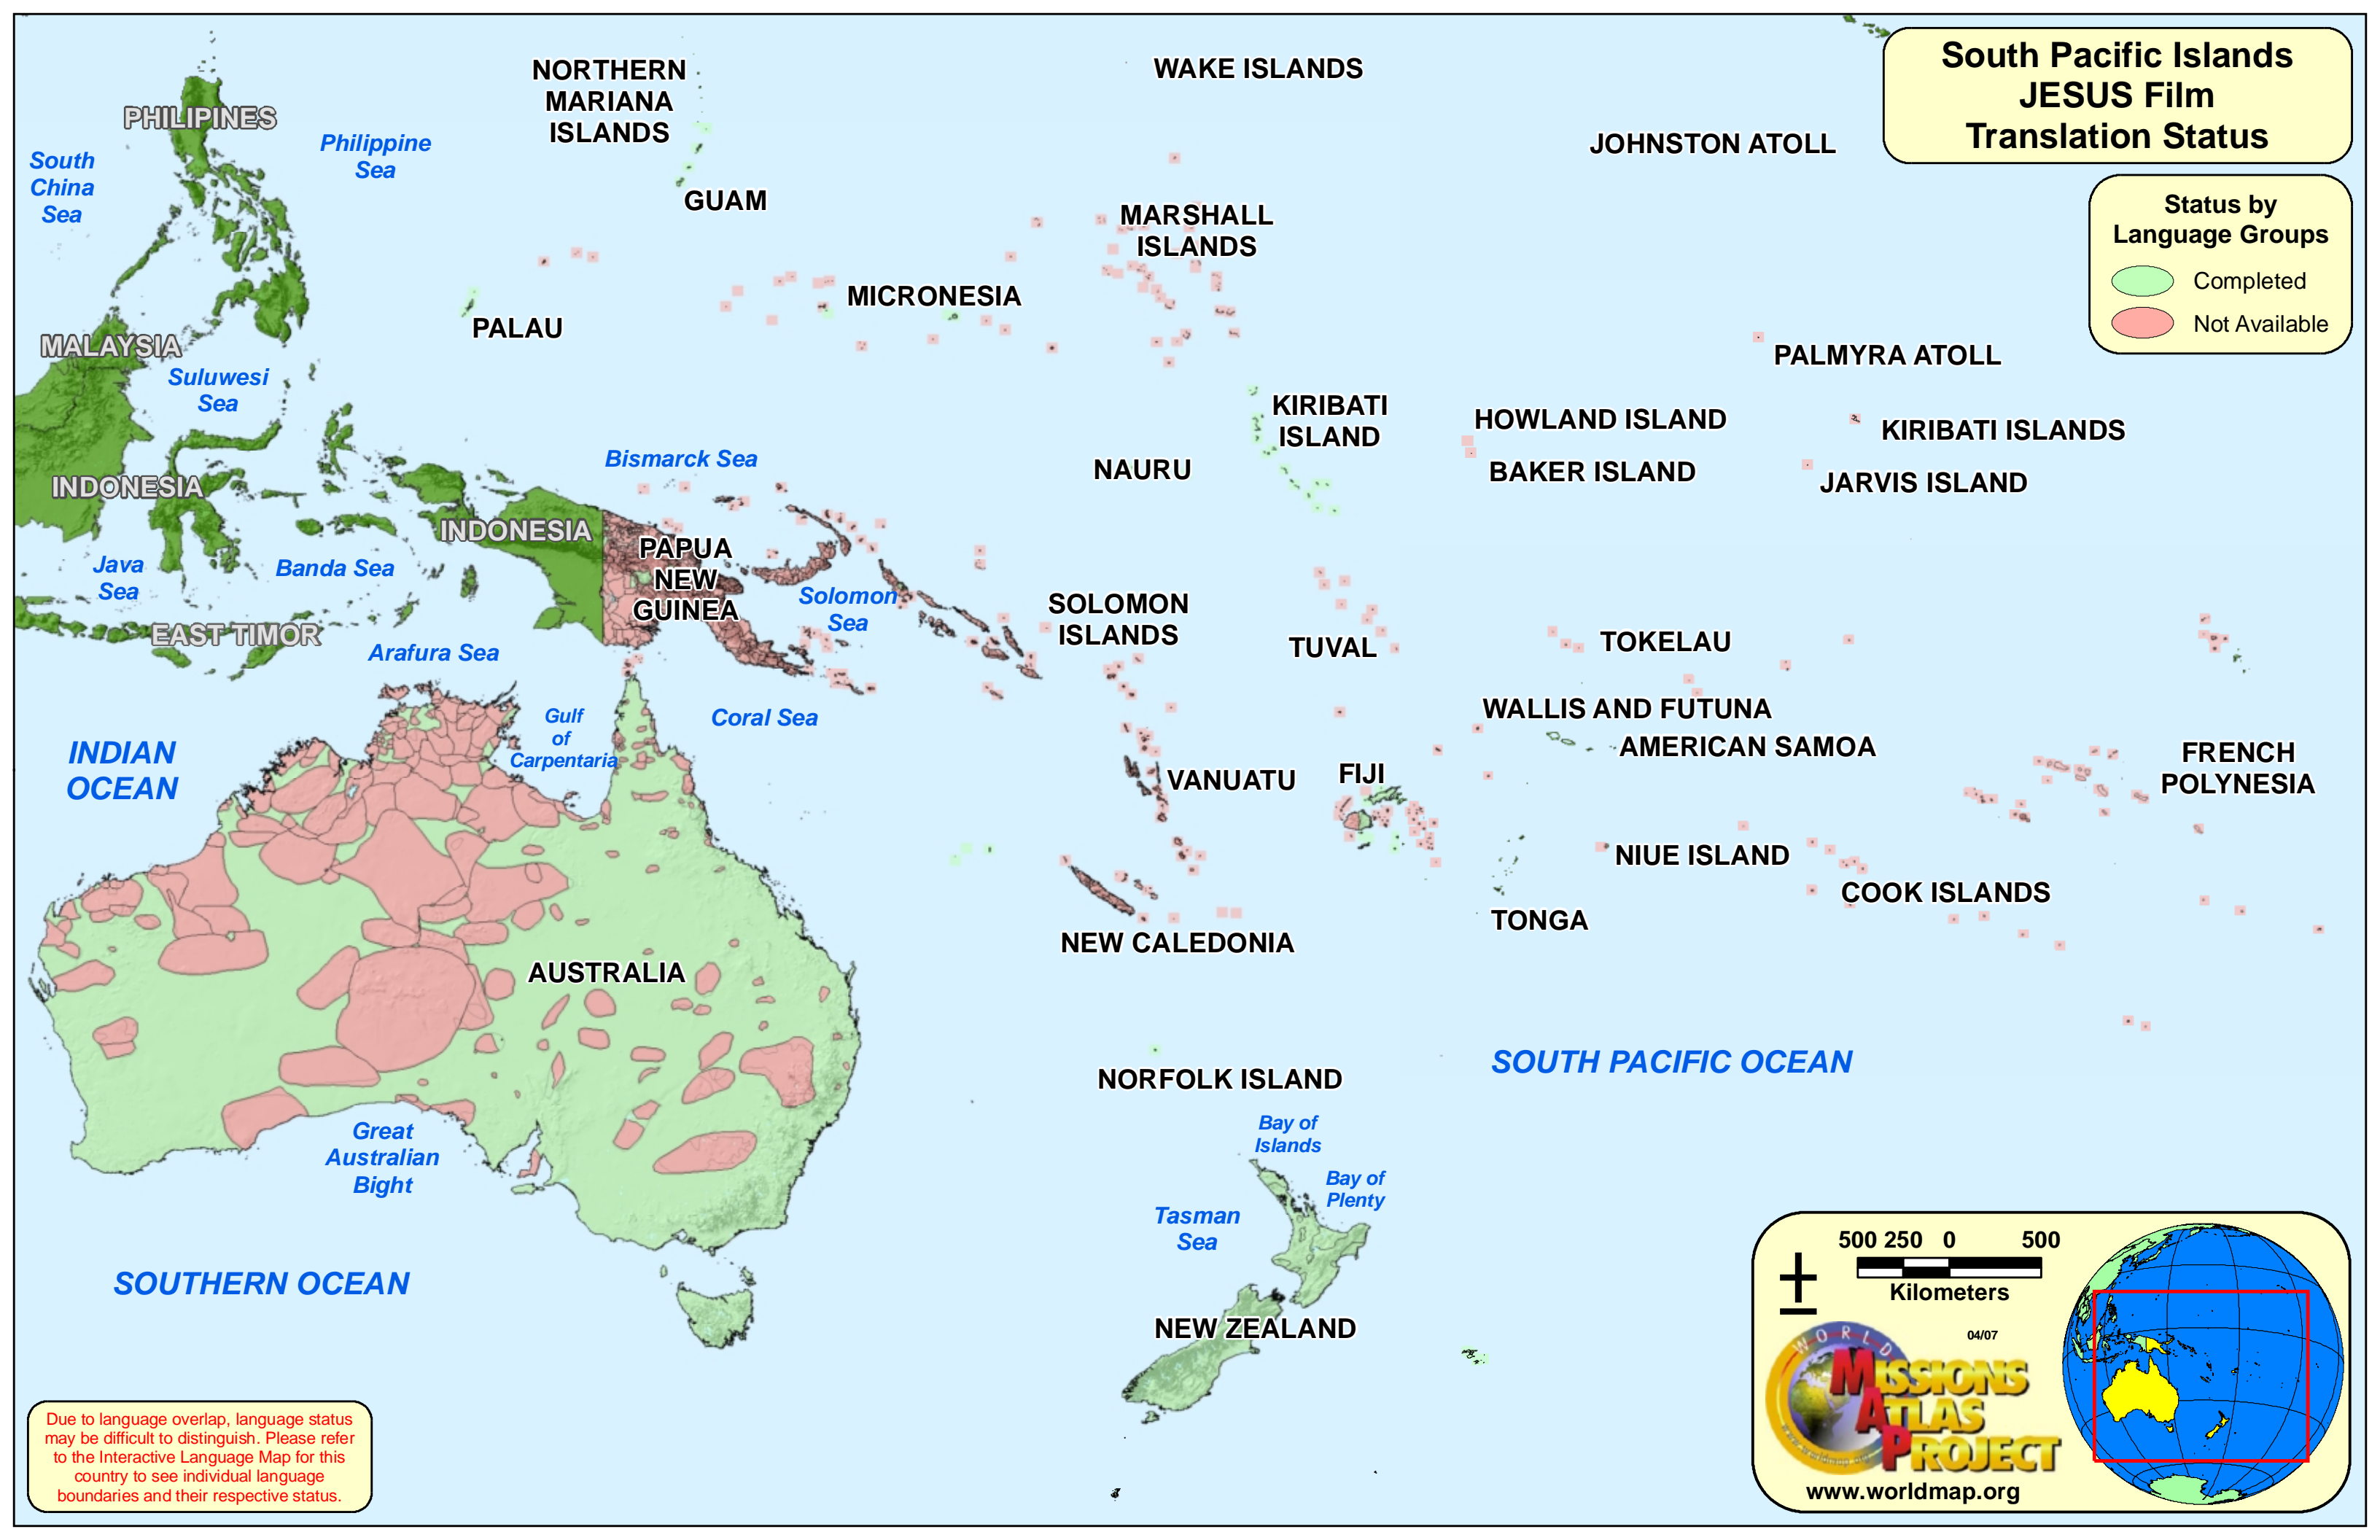

South Pacific Islands JESUS Film Translation Status

Status by Language Groups

- Completed
- Not Available

Due to language overlap, language status may be difficult to distinguish. Please refer to the Interactive Language Map for this country to see individual language boundaries and their respective status.

500 250 0 500
Kilometers

04/07

WORLD MISSIONS ATLAS PROJECT

www.worldmap.org