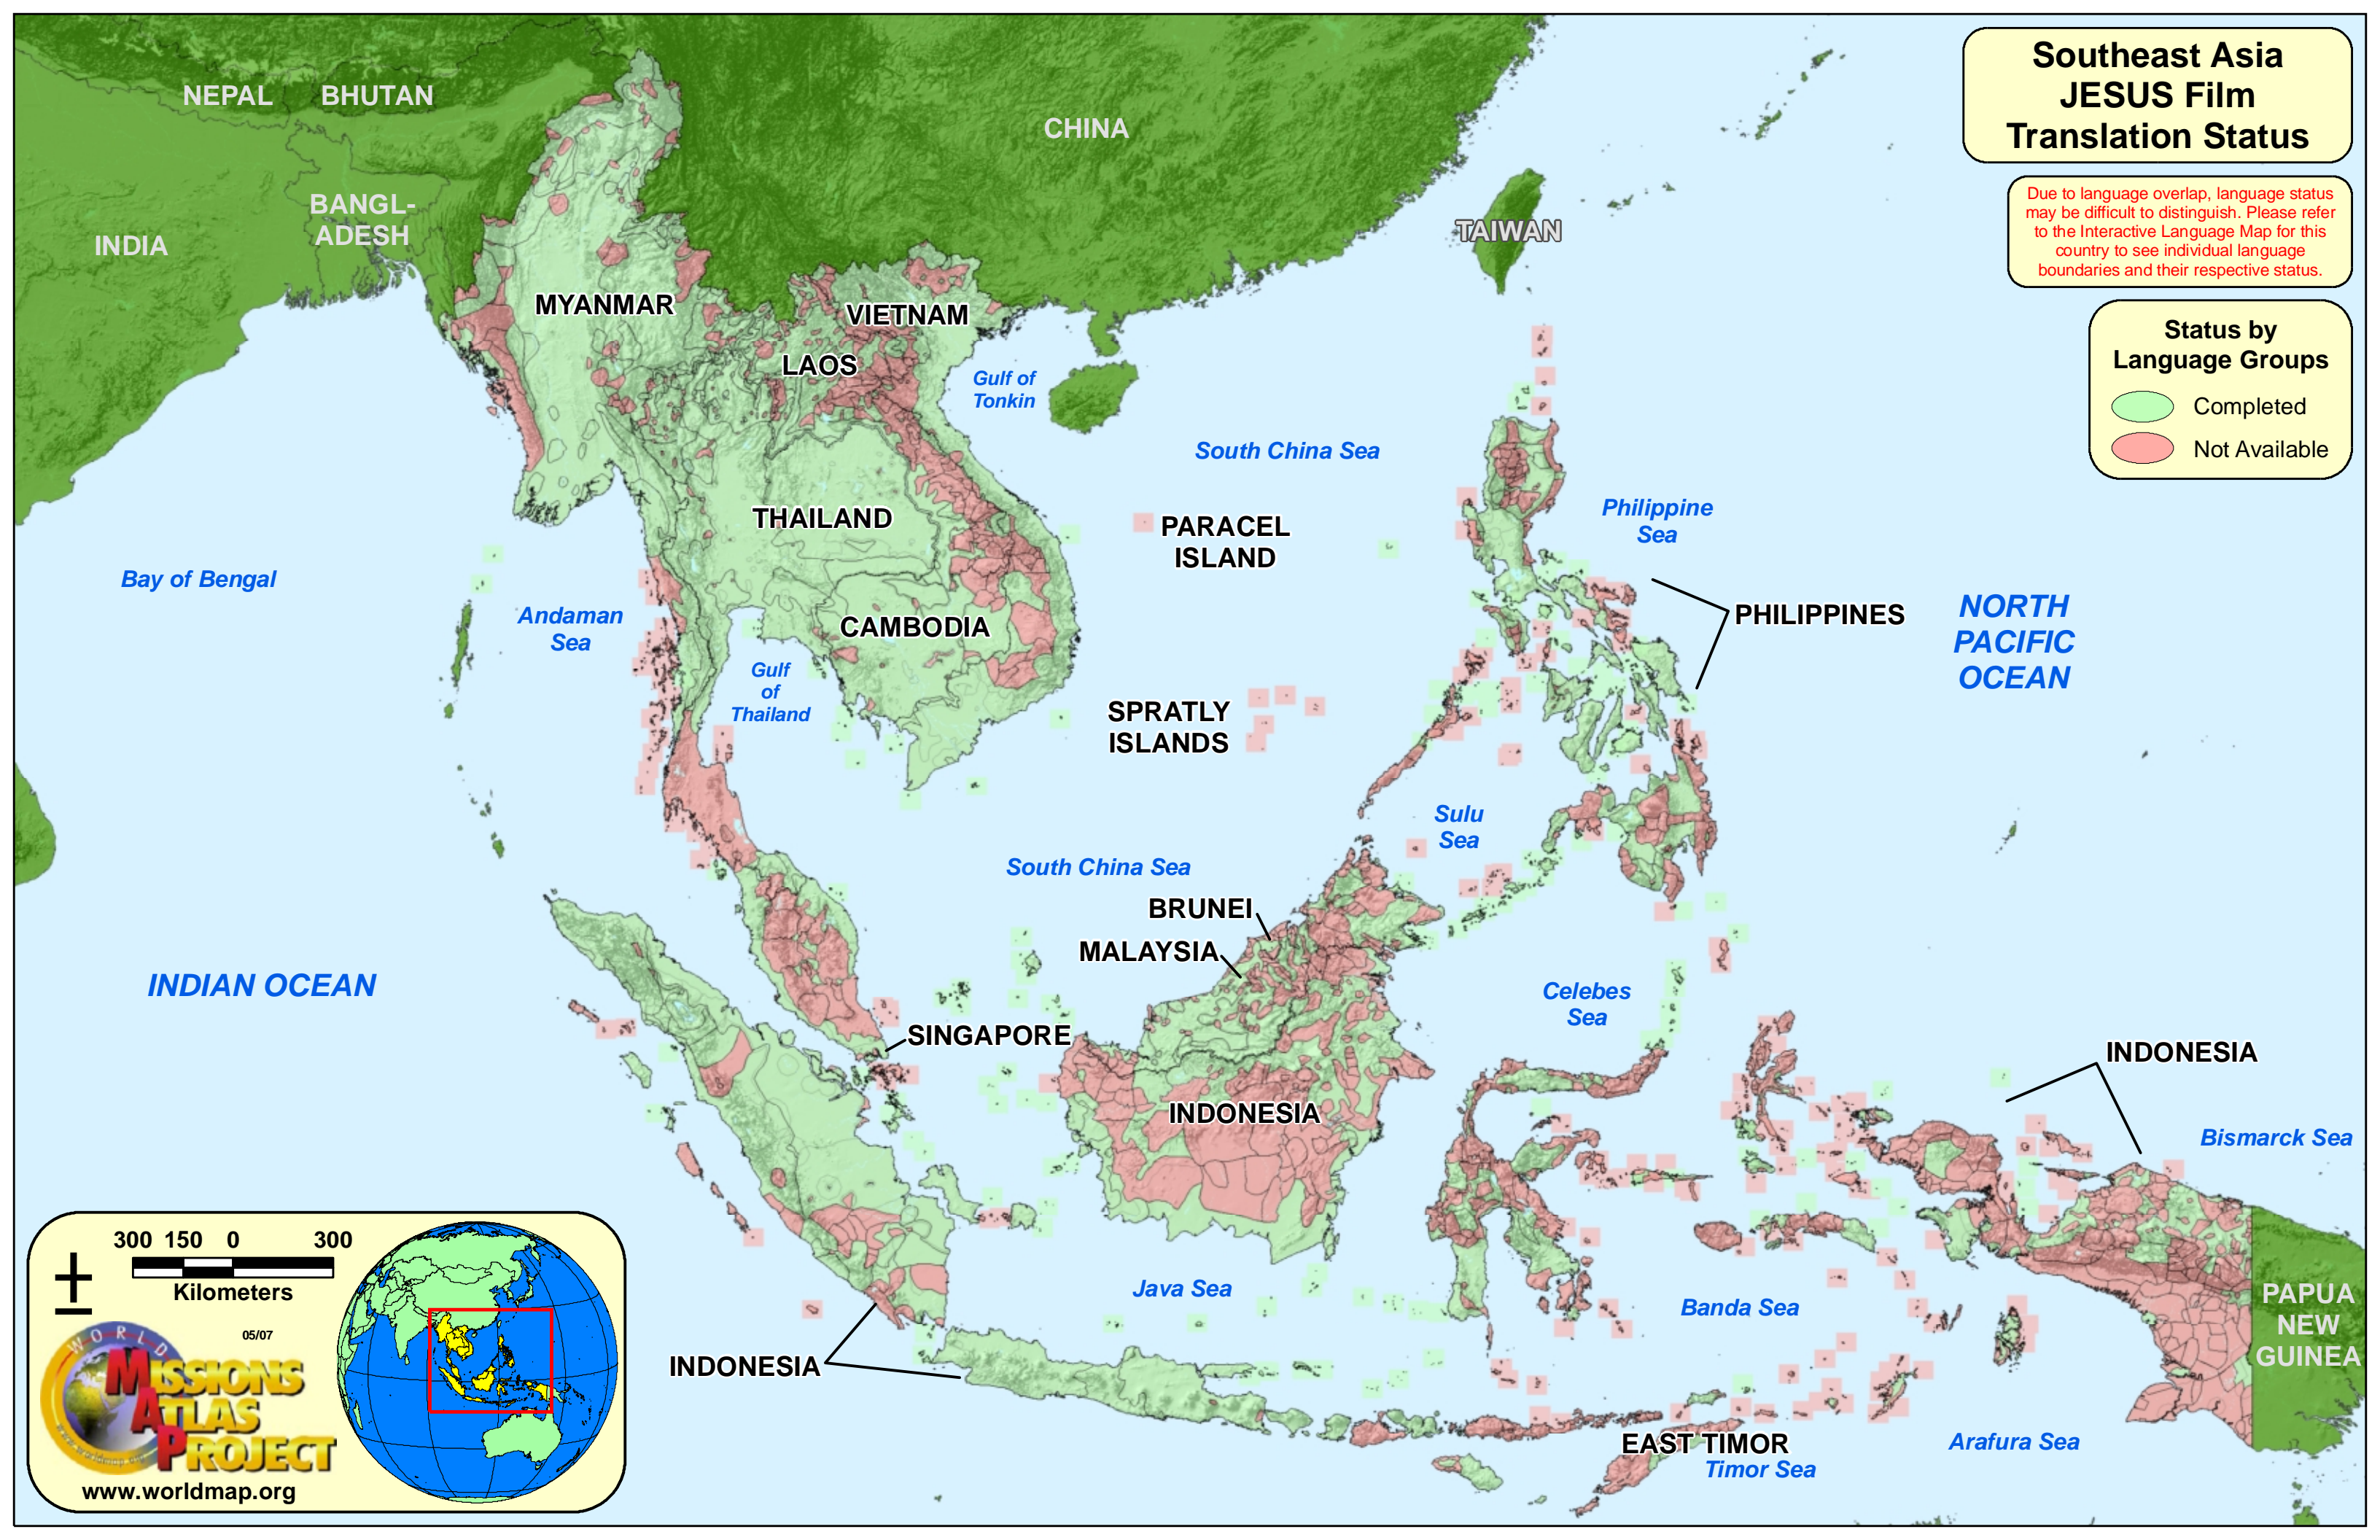

# Southeast Asia JESUS Film Translation Status

Due to language overlap, language status may be difficult to distinguish. Please refer to the Interactive Language Map for this country to see individual language boundaries and their respective status.

**Status by Language Groups**

- Completed
- Not Available

300 150 0 300  
Kilometers

05/07

**MISSIONS ATLAS PROJECT**

www.worldmap.org