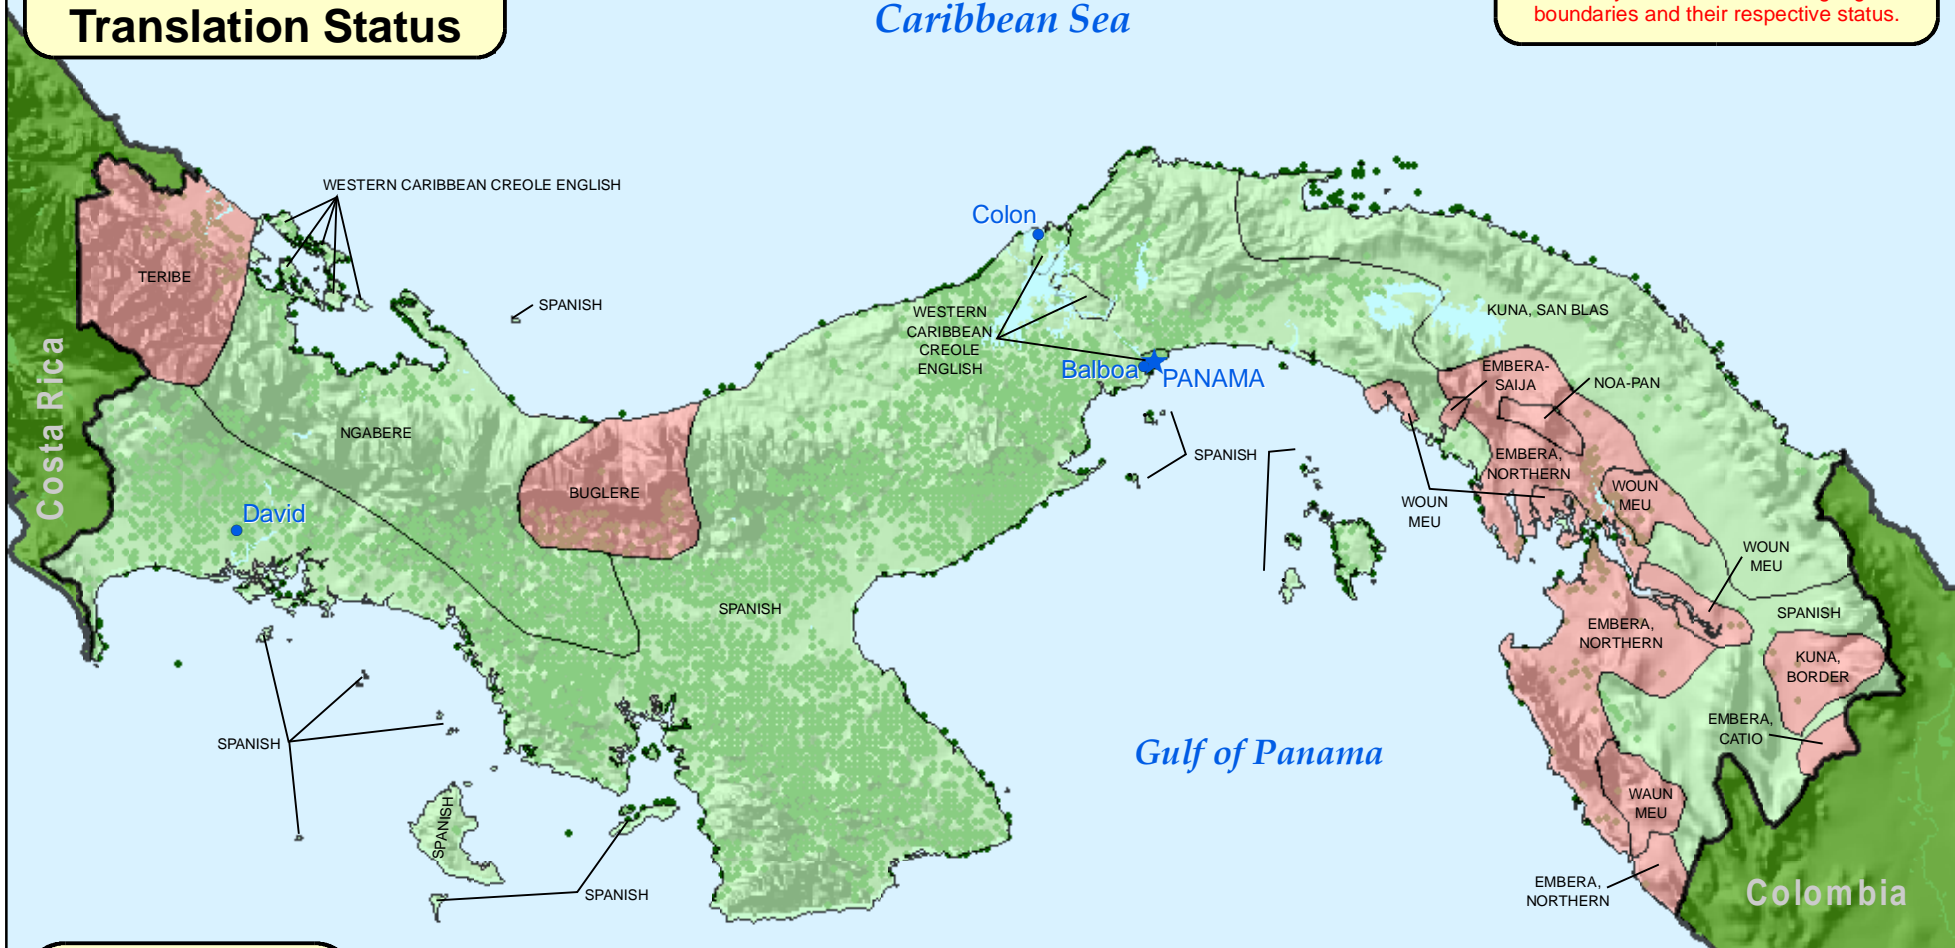

Panama JESUS Film Translation Status

Due to language overlap, language status may be difficult to distinguish. Please refer to the Interactive Language Map for this country to see individual language boundaries and their respective status.

Status by Language Groups

- Completed
- Not Available

★ CAPITAL

- Cities >= 50,000 people
- Cities and Villages

50 25 0 50
Kilometers

9/05

WORLD MISSIONS ATLAS PROJECT

www.worldmap.org

PACIFIC OCEAN