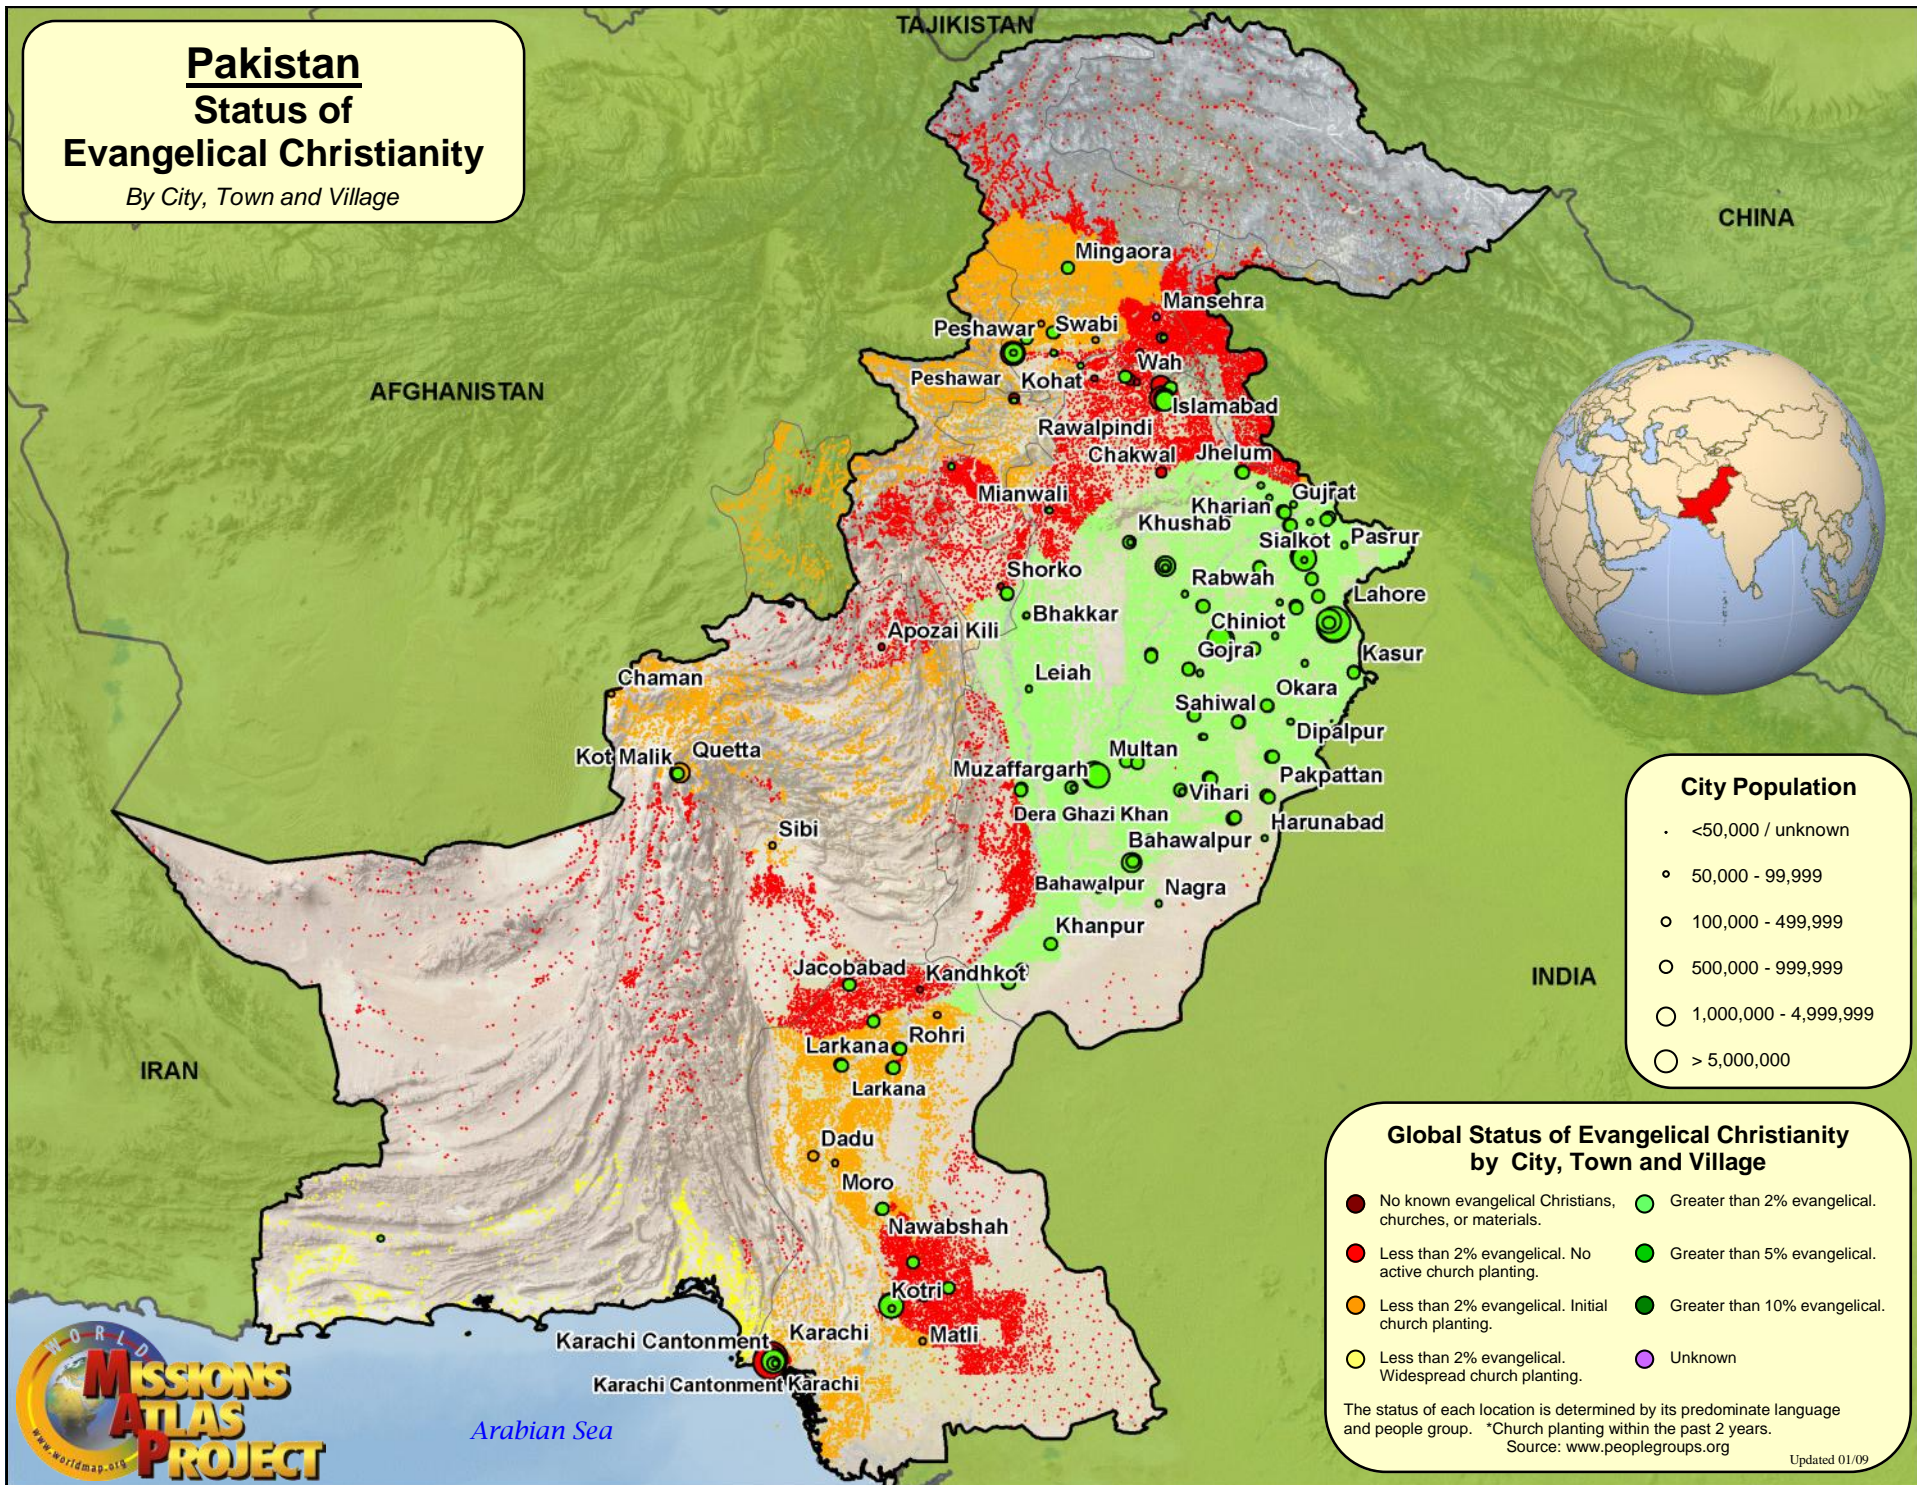

# Pakistan Status of Evangelical Christianity

By City, Town and Village

**City Population**

- <50,000 / unknown
- 50,000 - 99,999
- 100,000 - 499,999
- 500,000 - 999,999
- 1,000,000 - 4,999,999
- > 5,000,000

**Global Status of Evangelical Christianity by City, Town and Village**

- No known evangelical Christians, churches, or materials.
- Less than 2% evangelical. No active church planting.
- Less than 2% evangelical. Initial church planting.
- Less than 2% evangelical. Widespread church planting.
- Greater than 2% evangelical.
- Greater than 5% evangelical.
- Greater than 10% evangelical.
- Unknown

The status of each location is determined by its predominate language and people group. \*Church planting within the past 2 years.  
Source: www.peoplegroups.org  
Updated 01/09