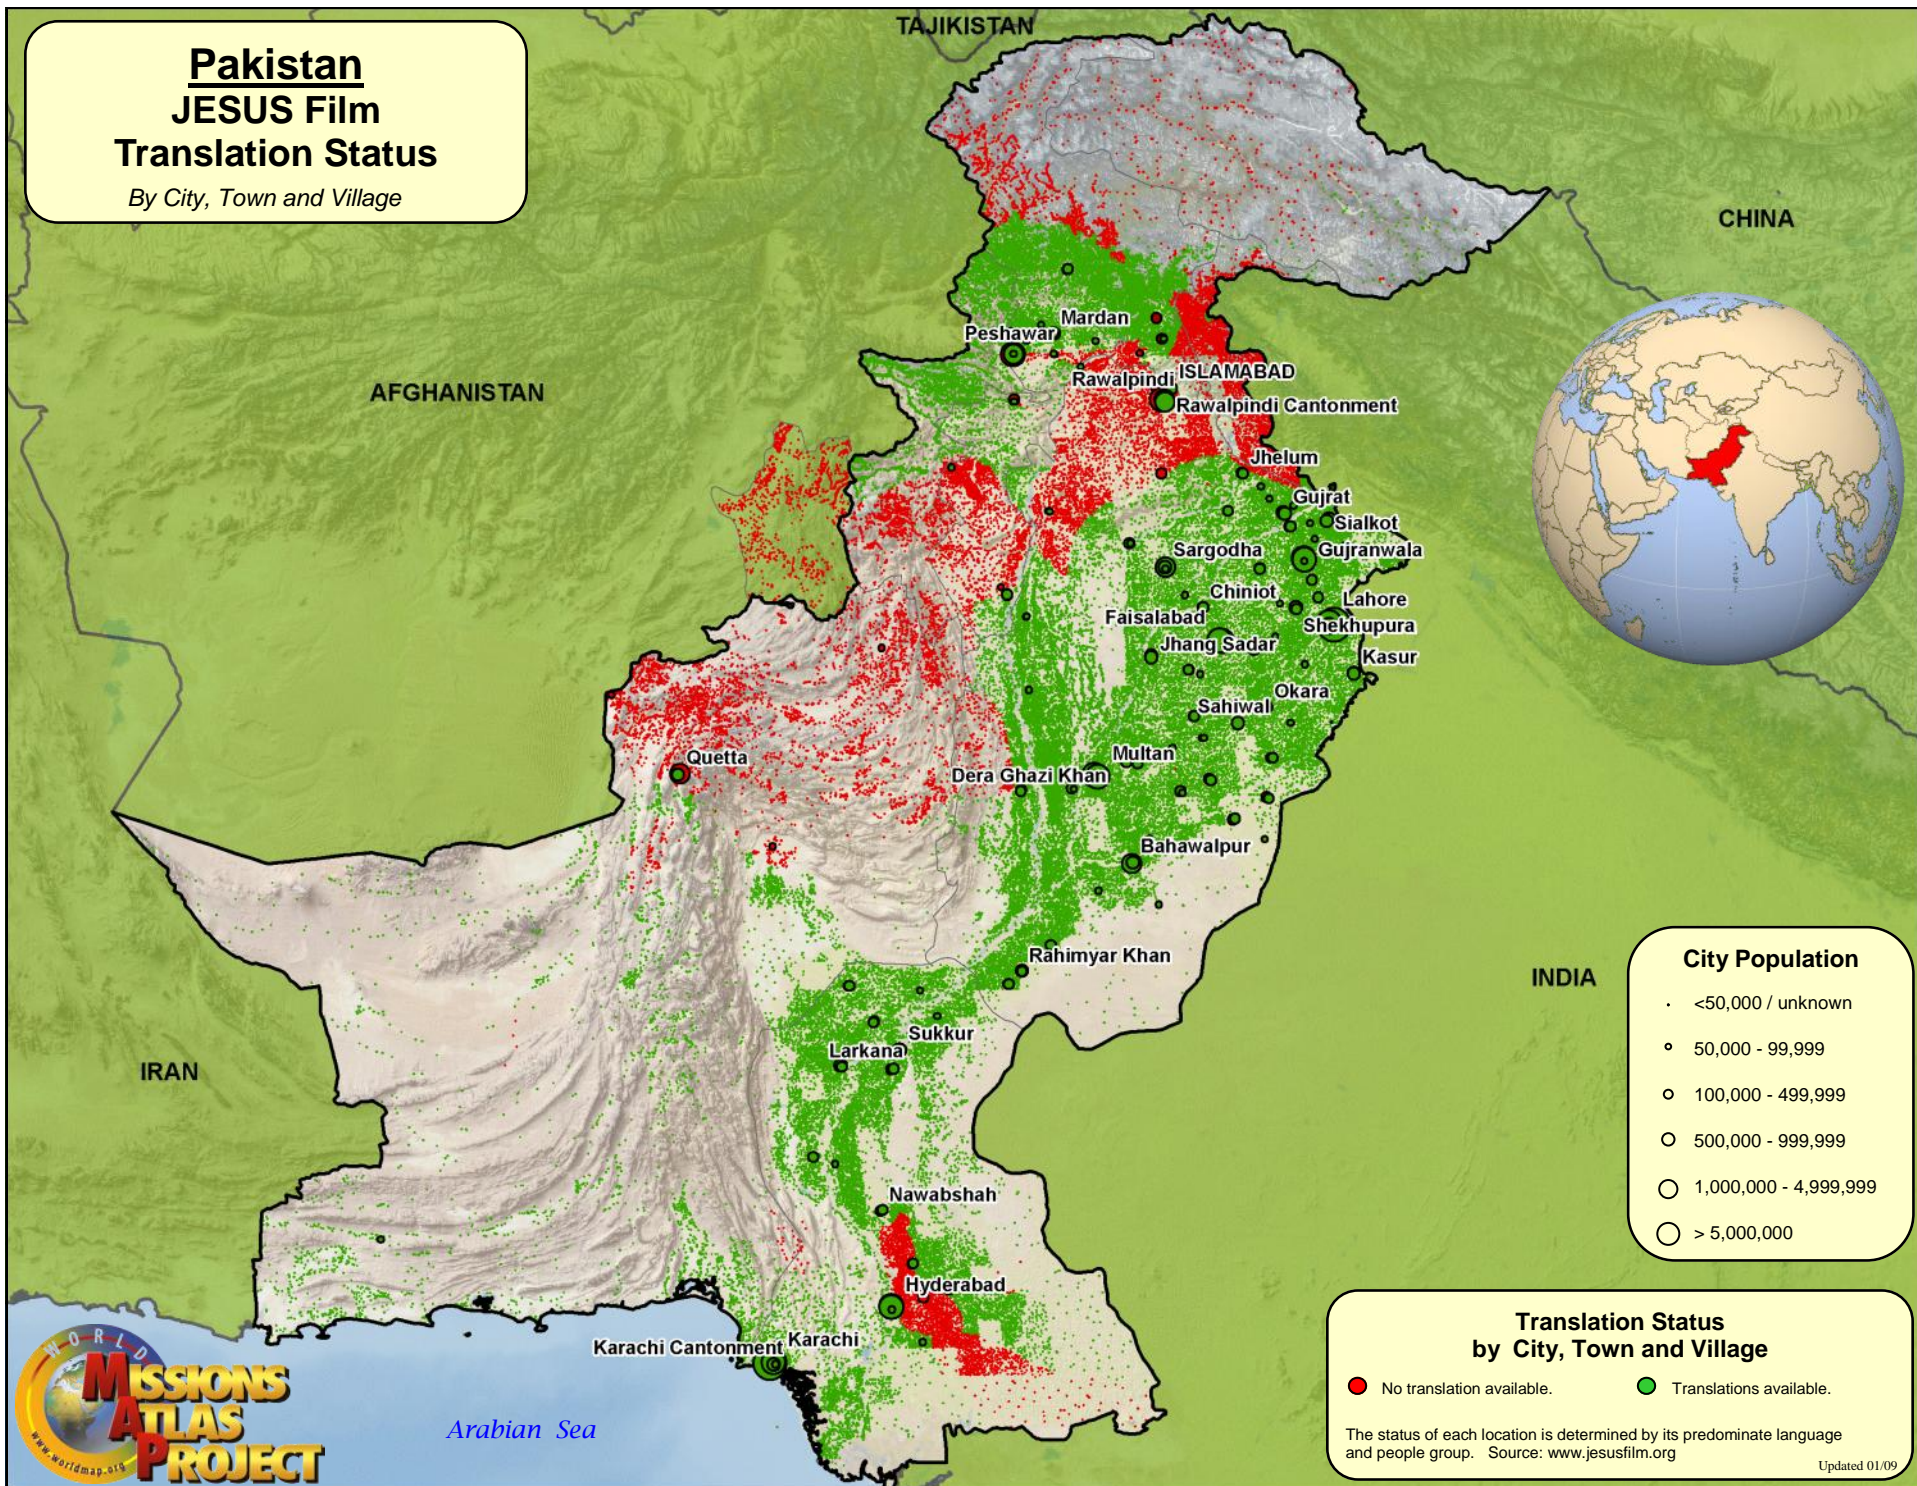

# Pakistan JESUS Film Translation Status

By City, Town and Village

**City Population**

- <50,000 / unknown
- 50,000 - 99,999
- 100,000 - 499,999
- 500,000 - 999,999
- 1,000,000 - 4,999,999
- > 5,000,000

**Translation Status  
by City, Town and Village**

- No translation available.
- Translations available.

The status of each location is determined by its predominate language and people group. Source: [www.jesusfilm.org](http://www.jesusfilm.org)

Updated 01/09