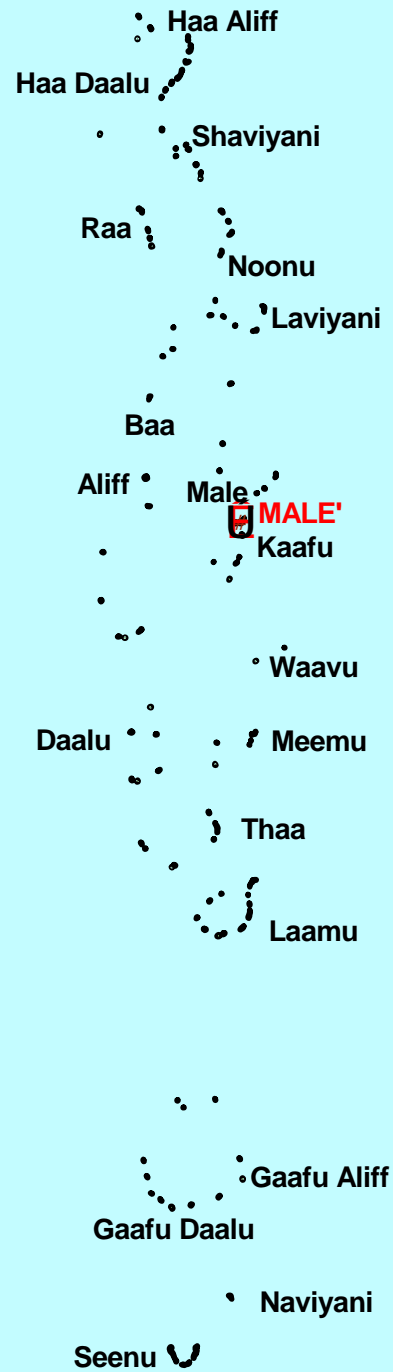

# Maldives Atolls

Indian Ocean

 Capital

A globe showing the Indian Ocean region. A red square highlights the location of the Maldives. Below the globe is a north arrow and a scale bar labeled 'Kilometers' with markings at 50, 0, and 50. At the bottom left is the logo for 'WORLD MISSIONS ATLAS PROJECT' and at the bottom right is the date '02/05/00'.