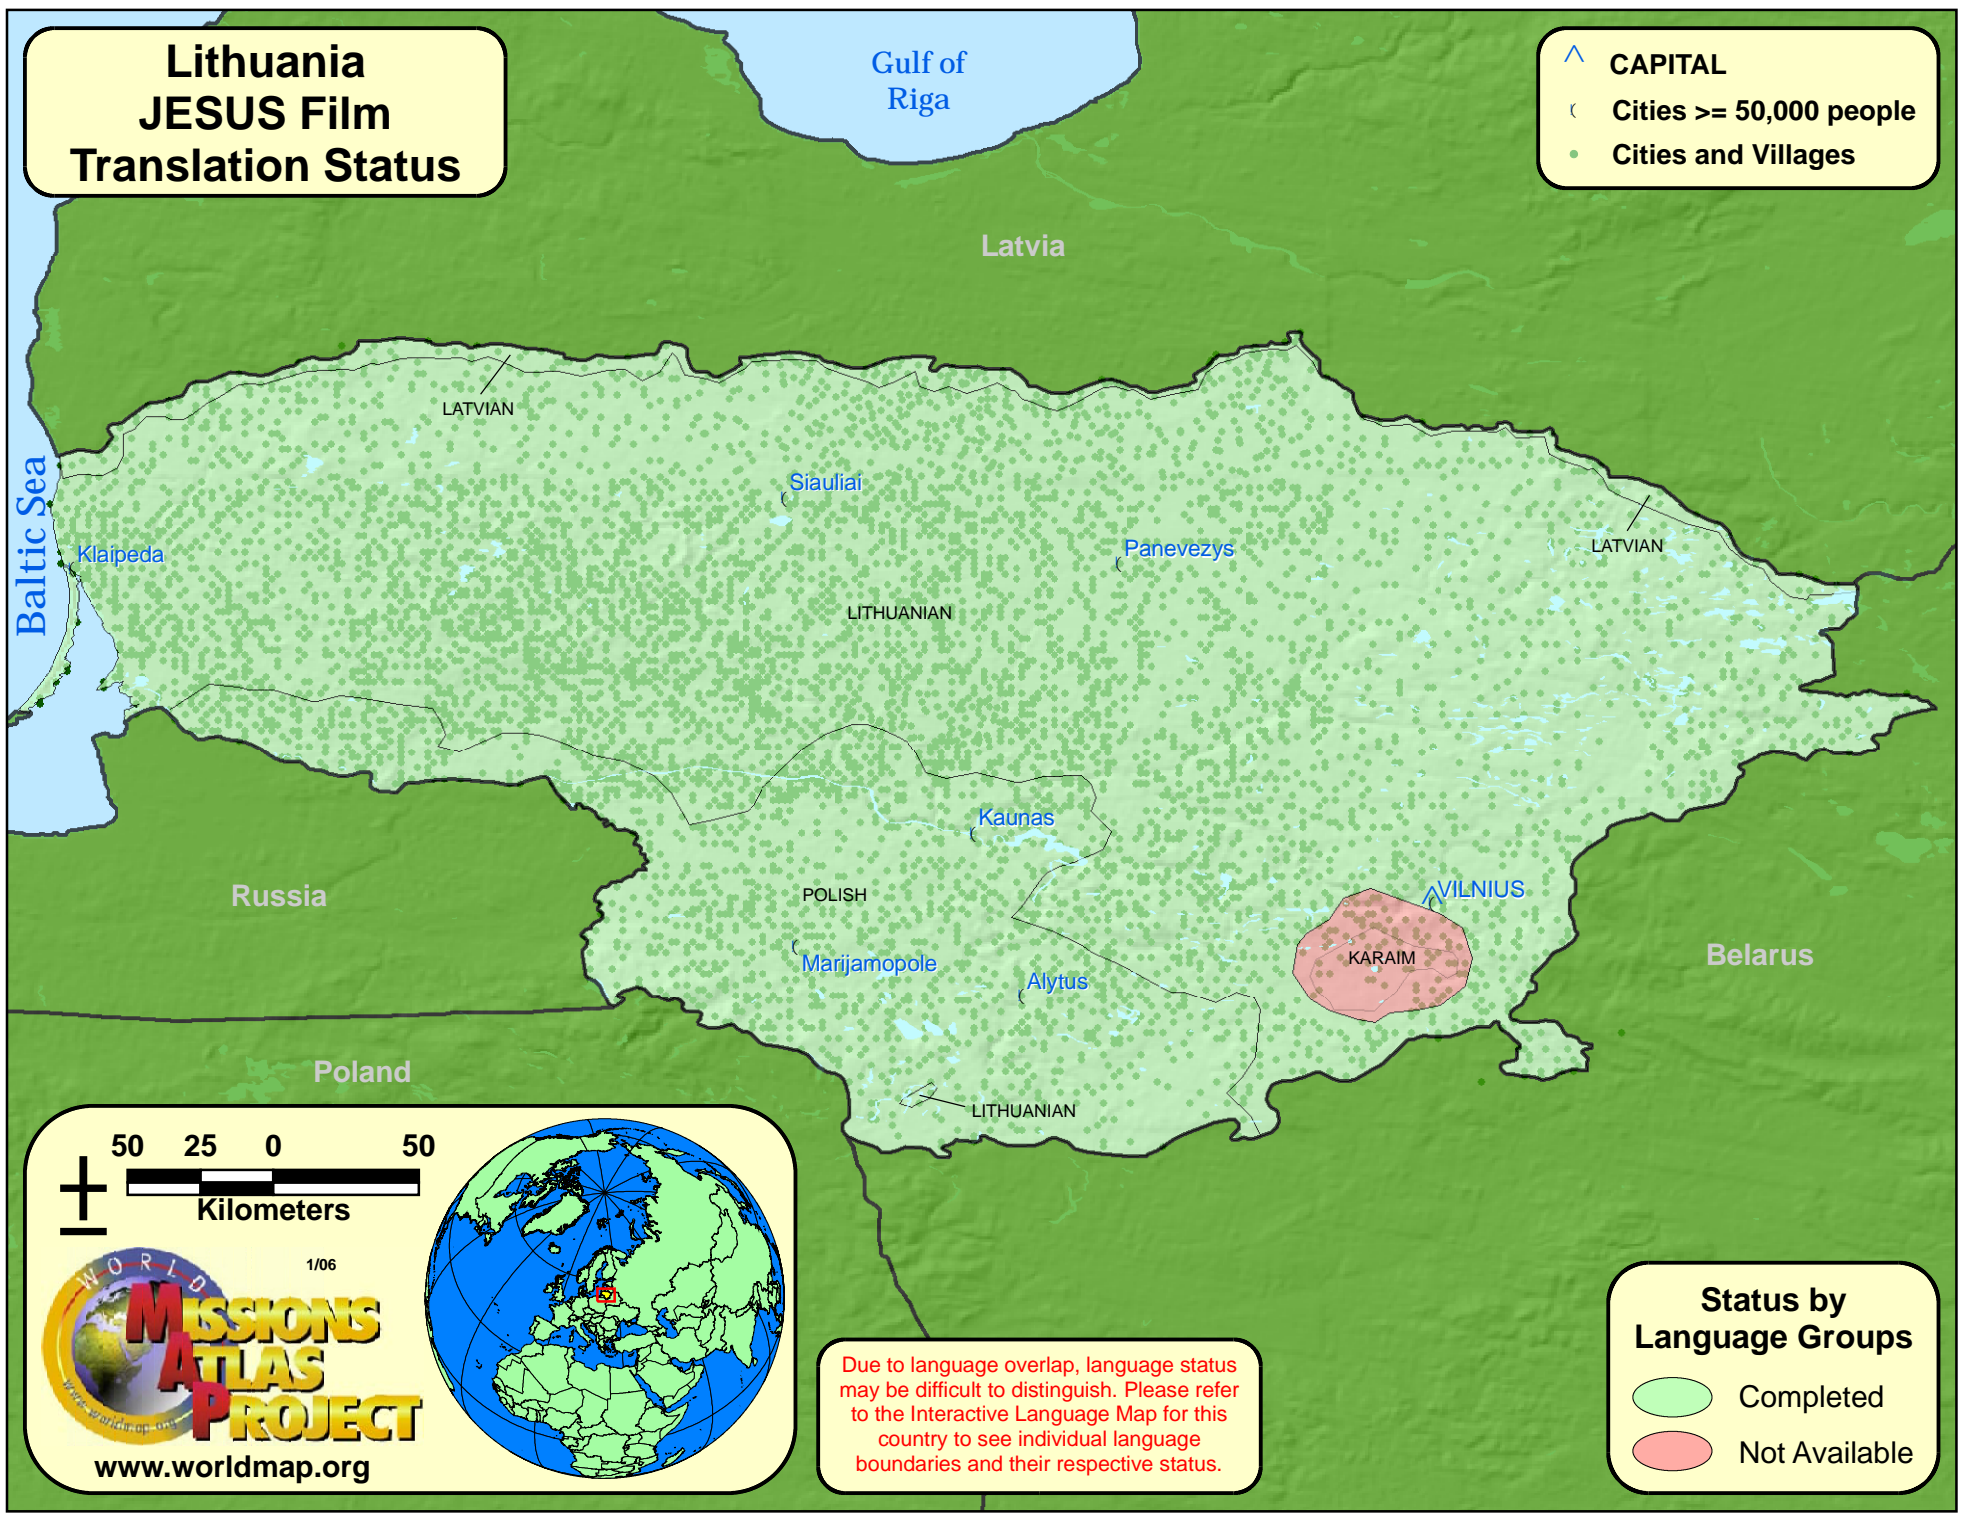

# Lithuania JESUS Film Translation Status

- ^ CAPITAL
- ( Cities  $\geq$  50,000 people
- Cities and Villages

Due to language overlap, language status may be difficult to distinguish. Please refer to the Interactive Language Map for this country to see individual language boundaries and their respective status.

- ### Status by Language Groups
- Completed
  - Not Available

50 25 0 50  
Kilometers

1/06

www.worldmap.org