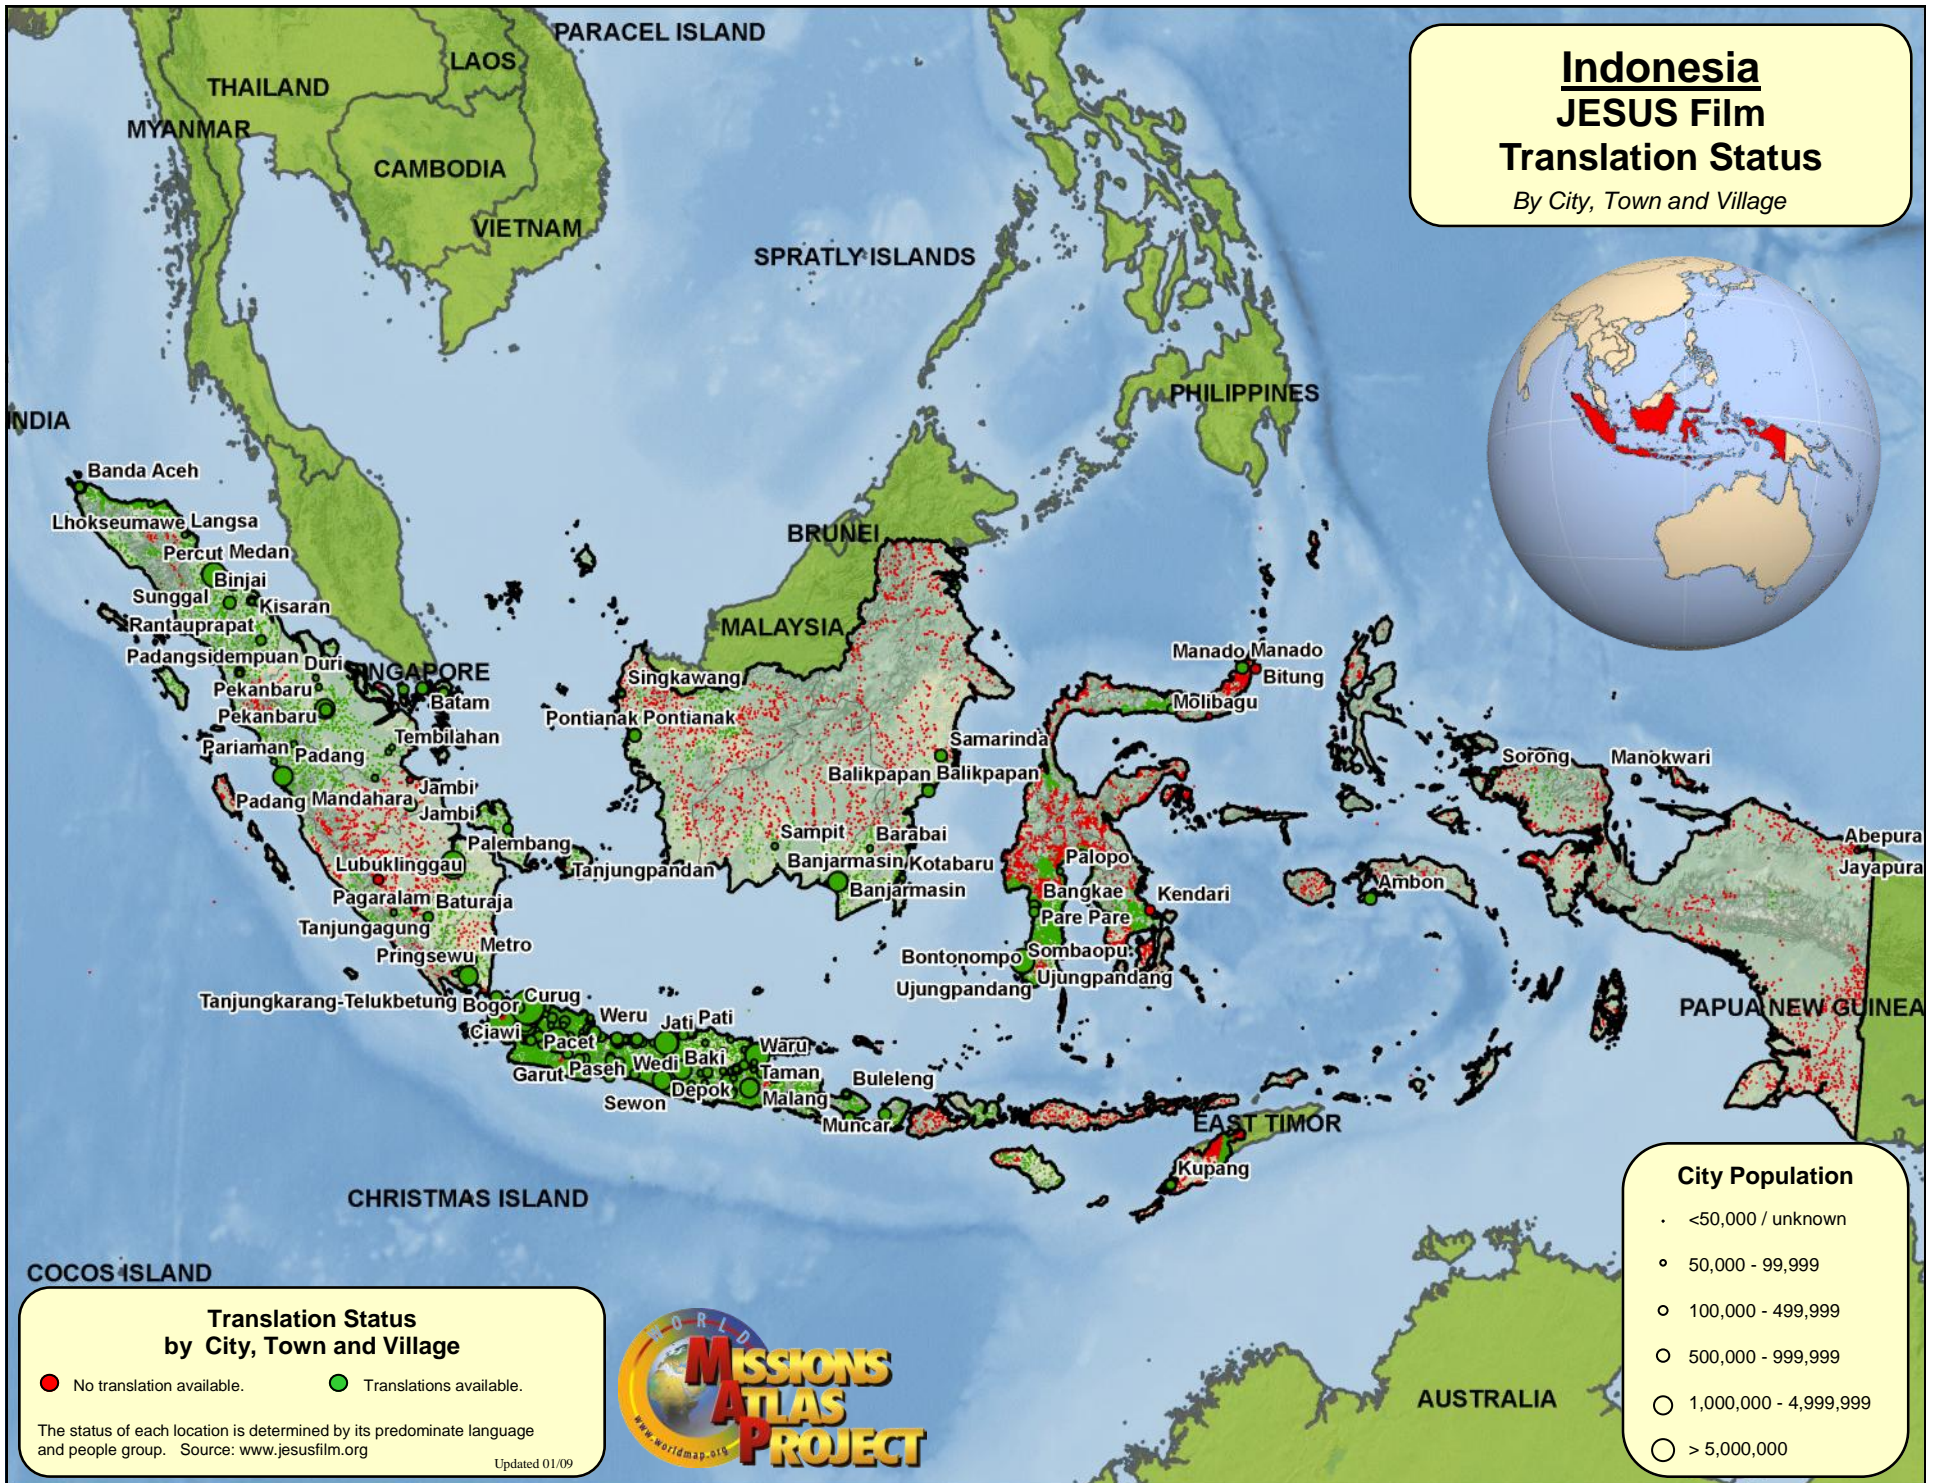

Indonesia JESUS Film Translation Status

By City, Town and Village

**Translation Status
by City, Town and Village**

● No translation available. ● Translations available.

The status of each location is determined by its predominate language and people group. Source: www.jesusfilm.org

Updated 01/09

City Population

- <50,000 / unknown
- 50,000 - 99,999
- 100,000 - 499,999
- 500,000 - 999,999
- 1,000,000 - 4,999,999
- > 5,000,000