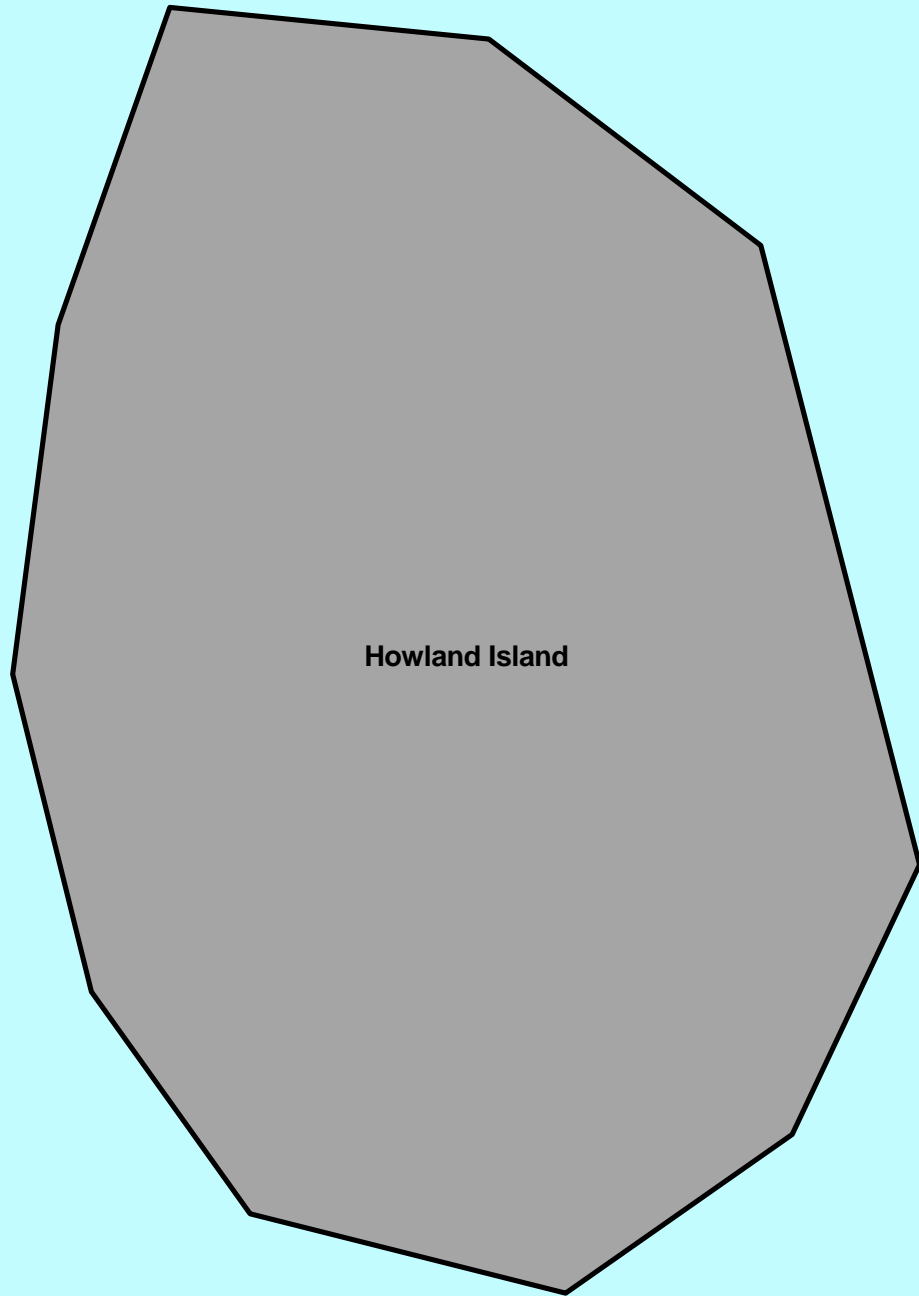

# Howland Island Status of Evangelization

*Pacific Ocean*

**Status by Language Groups**

- World A
- Unreached
- Unevangelized
- Evangelized
- Christian
- Unknown
- No data/Unpopulated Area

A small globe of the Earth is shown with a red square highlighting the location of Howland Island in the Pacific Ocean. A north arrow is positioned to the left of the globe. Below the globe is a scale bar with markings for 0.1, 0, and 0.1 Kilometers. At the bottom of the block is the logo for the "World Missions Atlas Project" and the date "06/04/00".