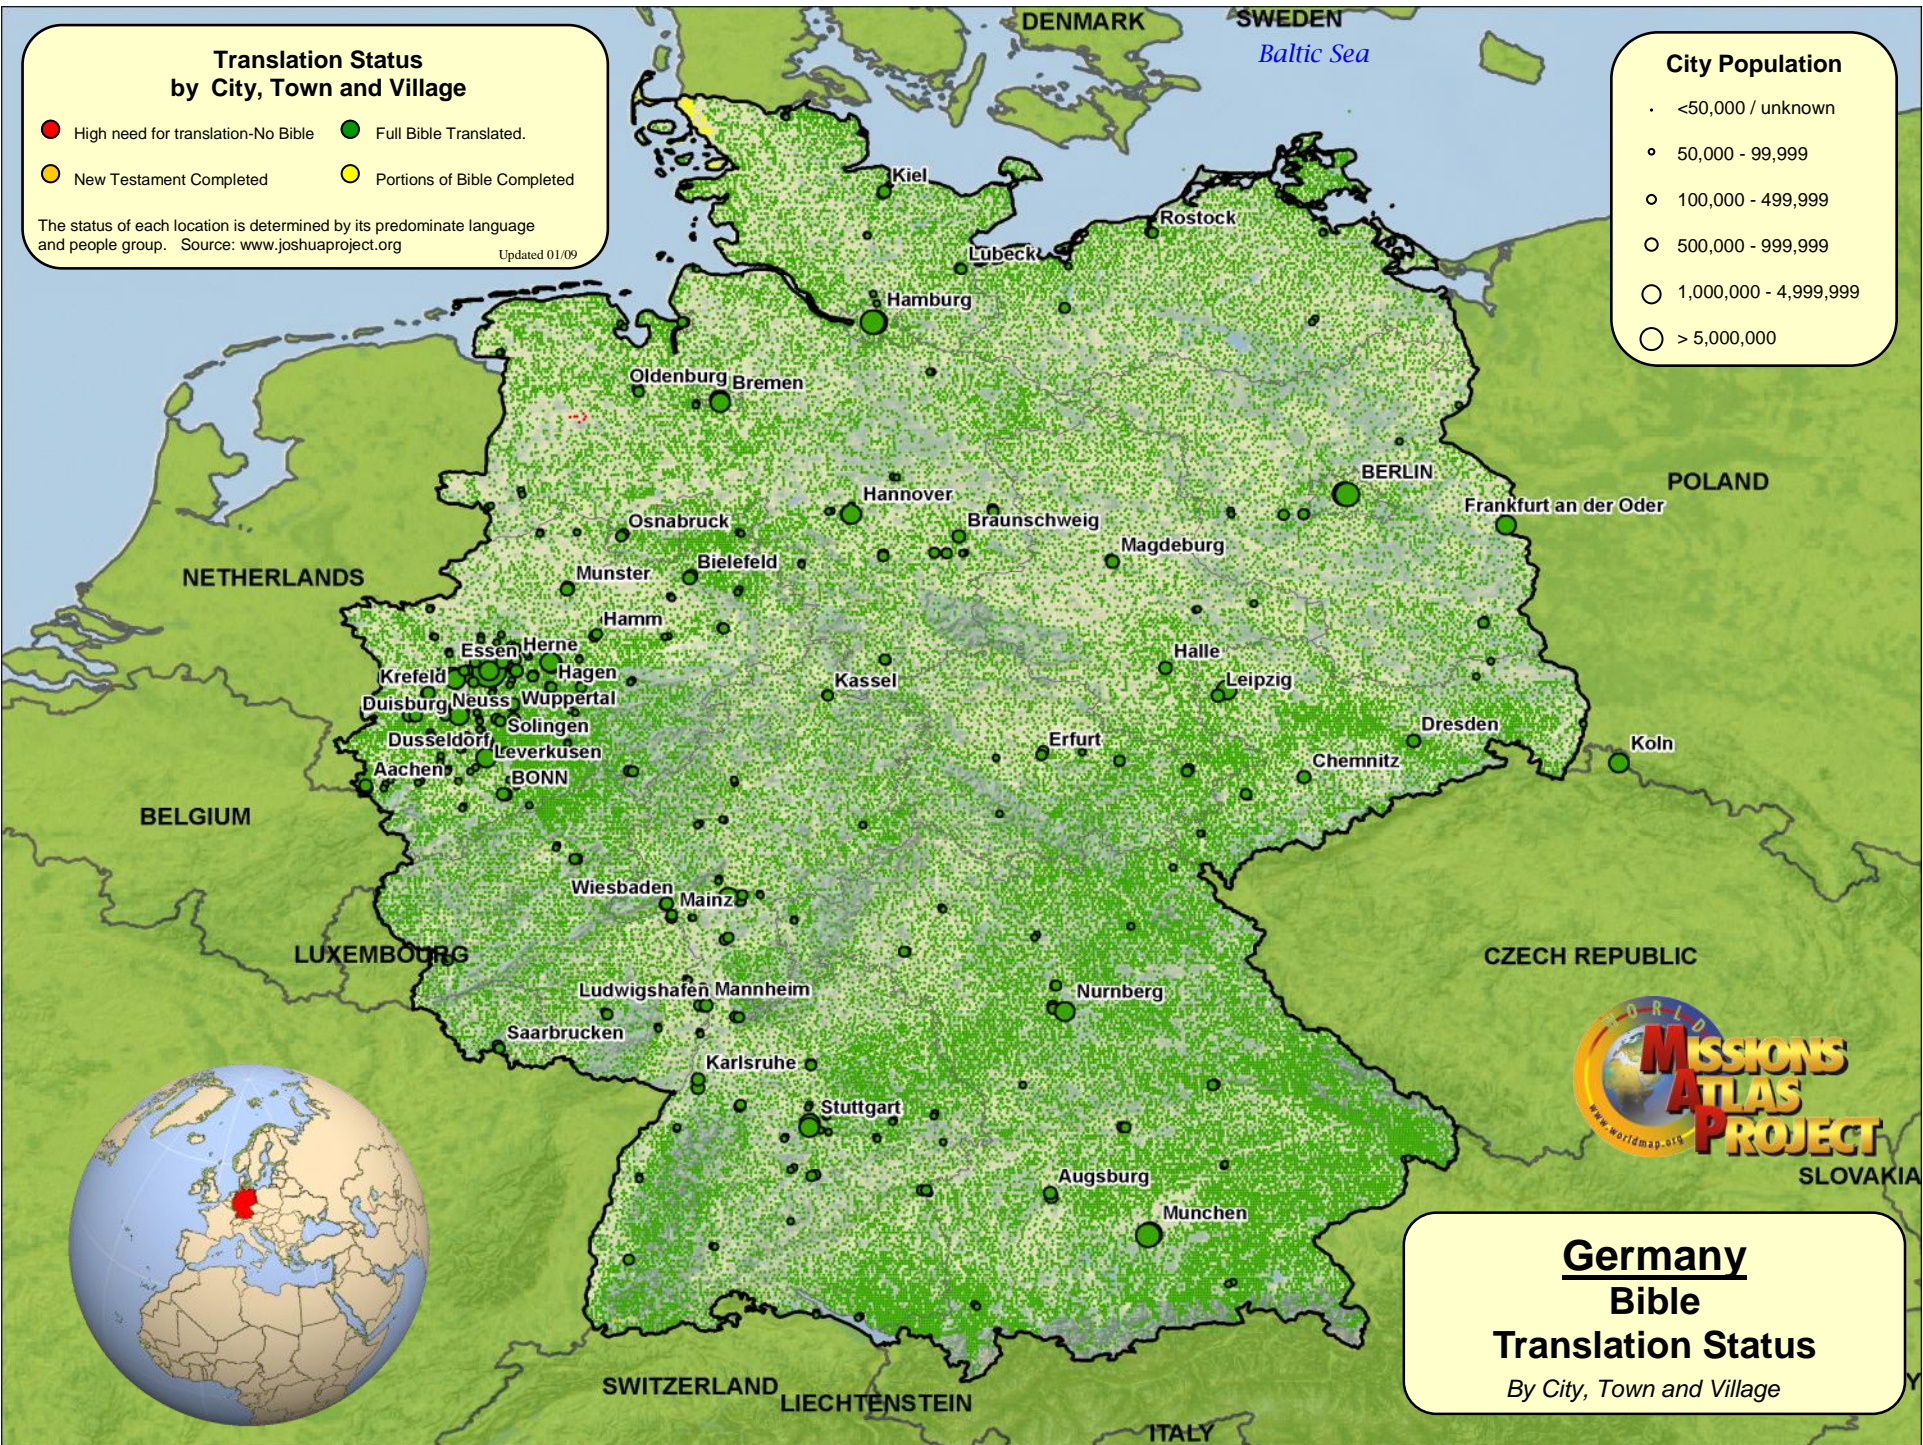

**Translation Status
by City, Town and Village**

- High need for translation-No Bible
- Full Bible Translated.
- New Testament Completed
- Portions of Bible Completed

The status of each location is determined by its predominate language and people group. Source: www.joshuaproject.org Updated 01/09

City Population

- <50,000 / unknown
- 50,000 - 99,999
- 100,000 - 499,999
- 500,000 - 999,999
- 1,000,000 - 4,999,999
- > 5,000,000

Germany
Bible
Translation Status
By City, Town and Village