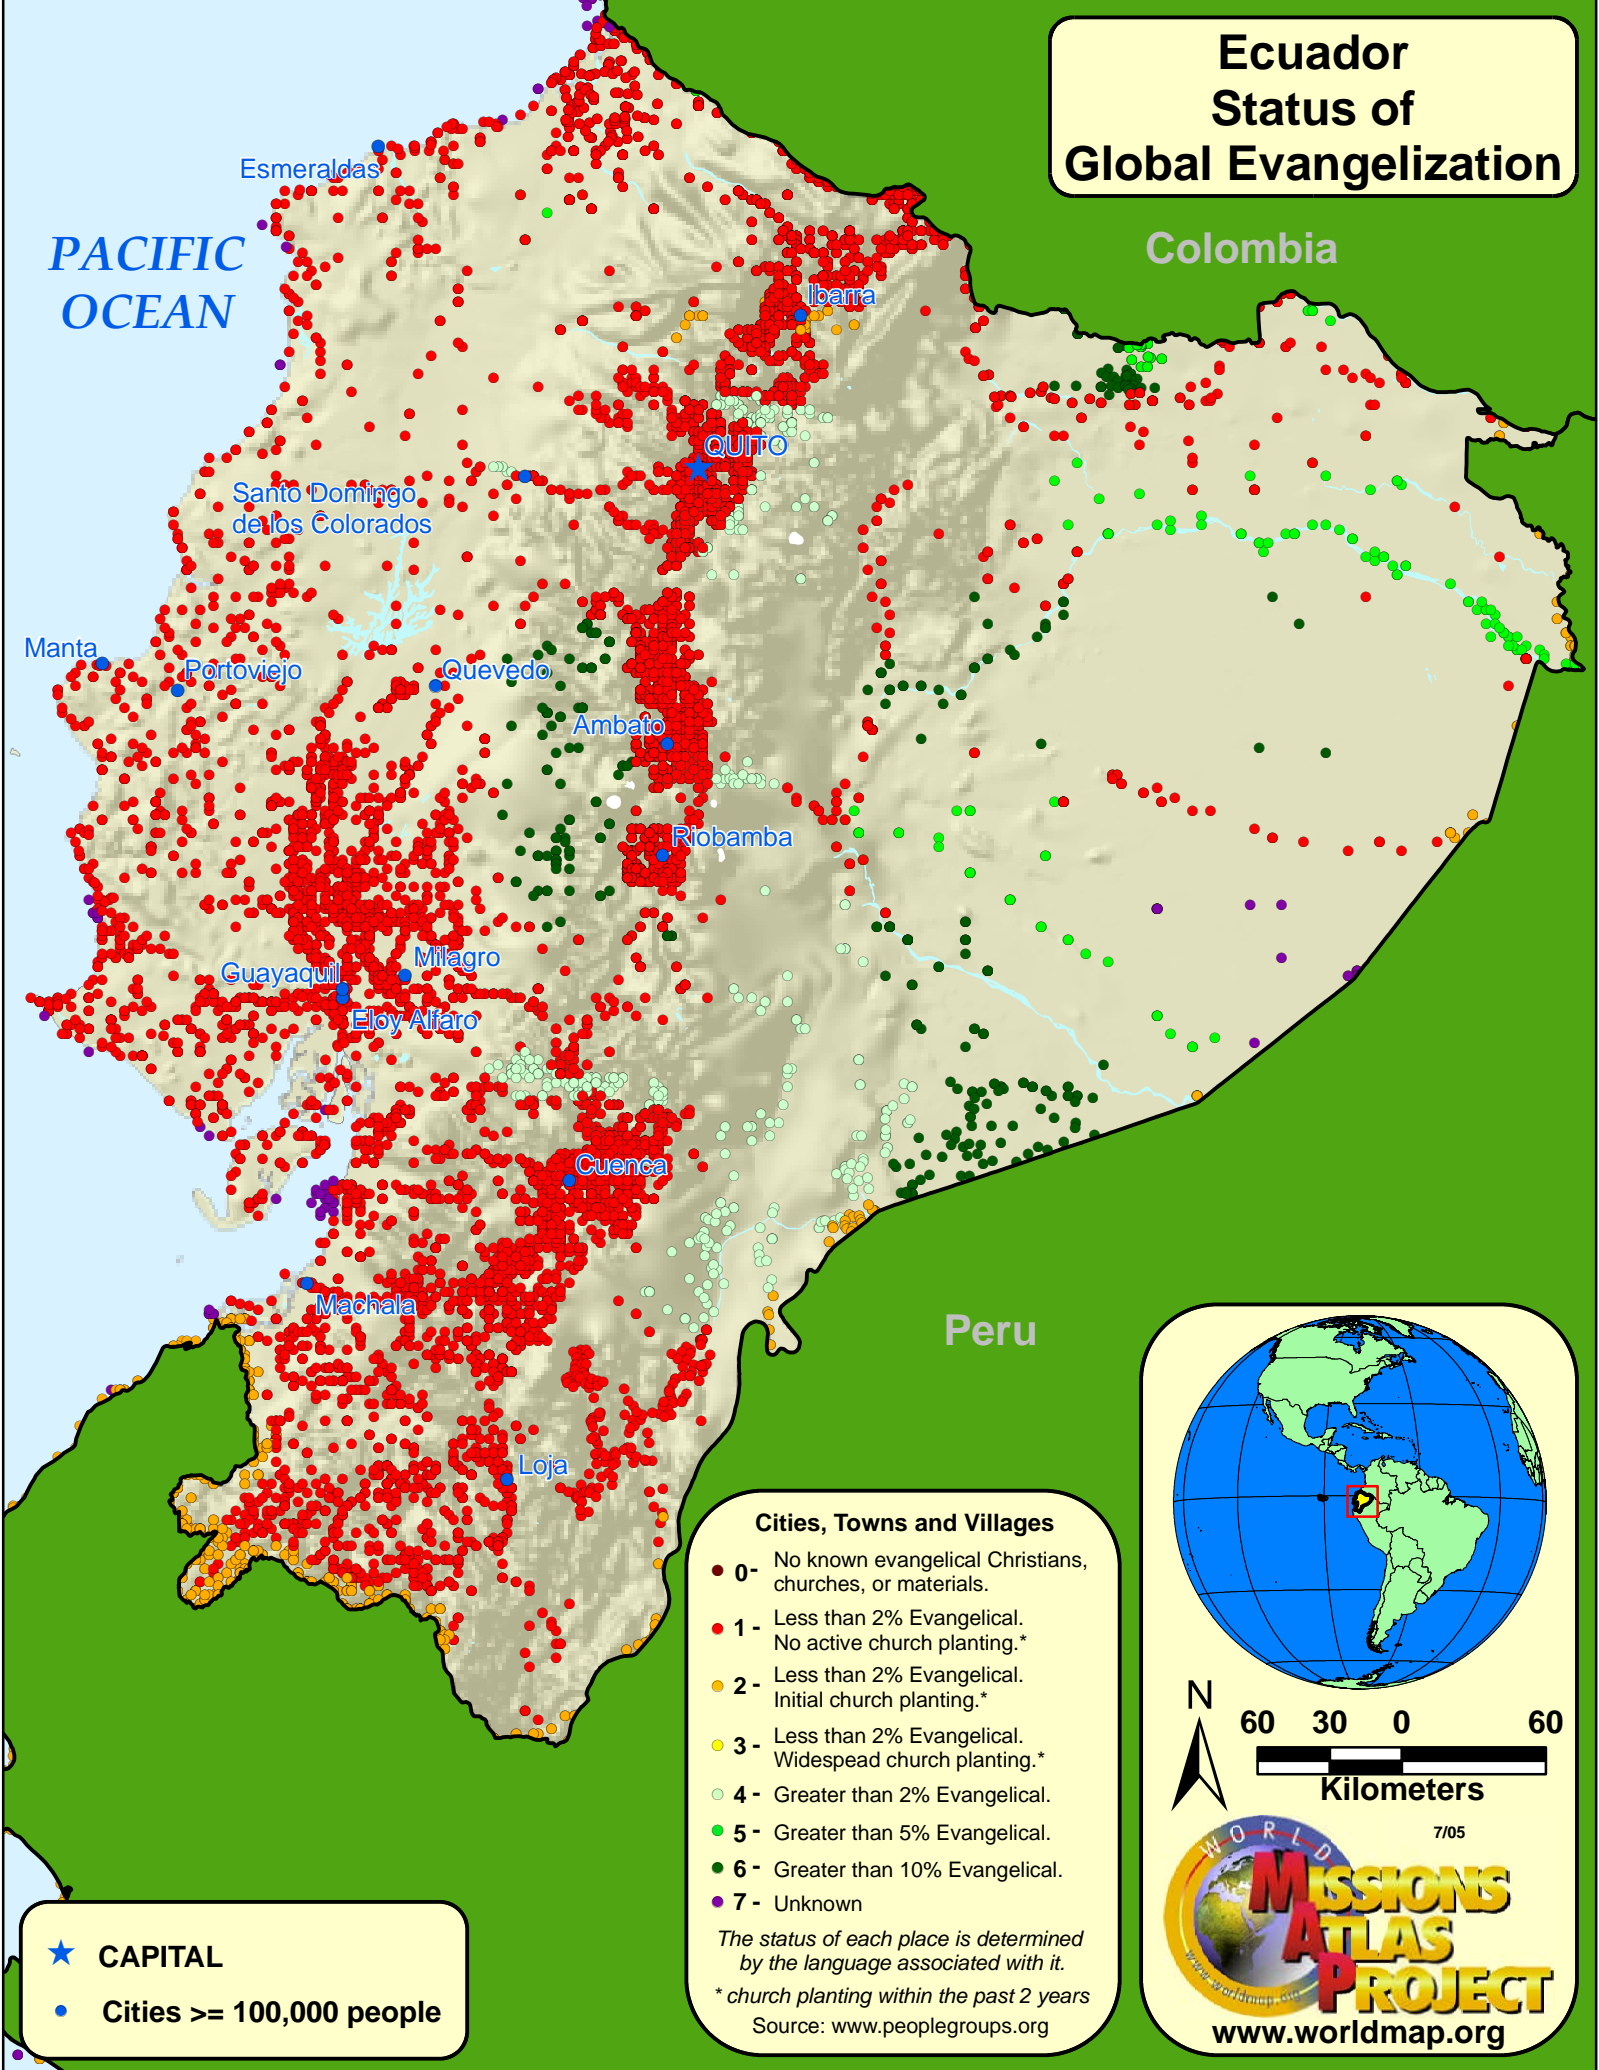

Ecuador Status of Global Evangelization

PACIFIC OCEAN

Colombia

Peru

Esmeraldas
Ibarra
QUITO
Santo Domingo de los Colorados
Manta
Portoviejo
Quevedo
Ambato
Riobamba
Guayaquil
Milagro
Eloy Alfaro
Cuenca
Machala
Loja

★ CAPITAL
• Cities >= 100,000 people

- Cities, Towns and Villages**
- 0 - No known evangelical Christians, churches, or materials.
 - 1 - Less than 2% Evangelical. No active church planting.*
 - 2 - Less than 2% Evangelical. Initial church planting.*
 - 3 - Less than 2% Evangelical. Widespread church planting.*
 - 4 - Greater than 2% Evangelical.
 - 5 - Greater than 5% Evangelical.
 - 6 - Greater than 10% Evangelical.
 - 7 - Unknown
- The status of each place is determined by the language associated with it.*
* church planting within the past 2 years
Source: www.peoplegroups.org

60 30 0 60
Kilometers

7/05

WORLD
MISSIONS ATLAS PROJECT
www.worldmap.org