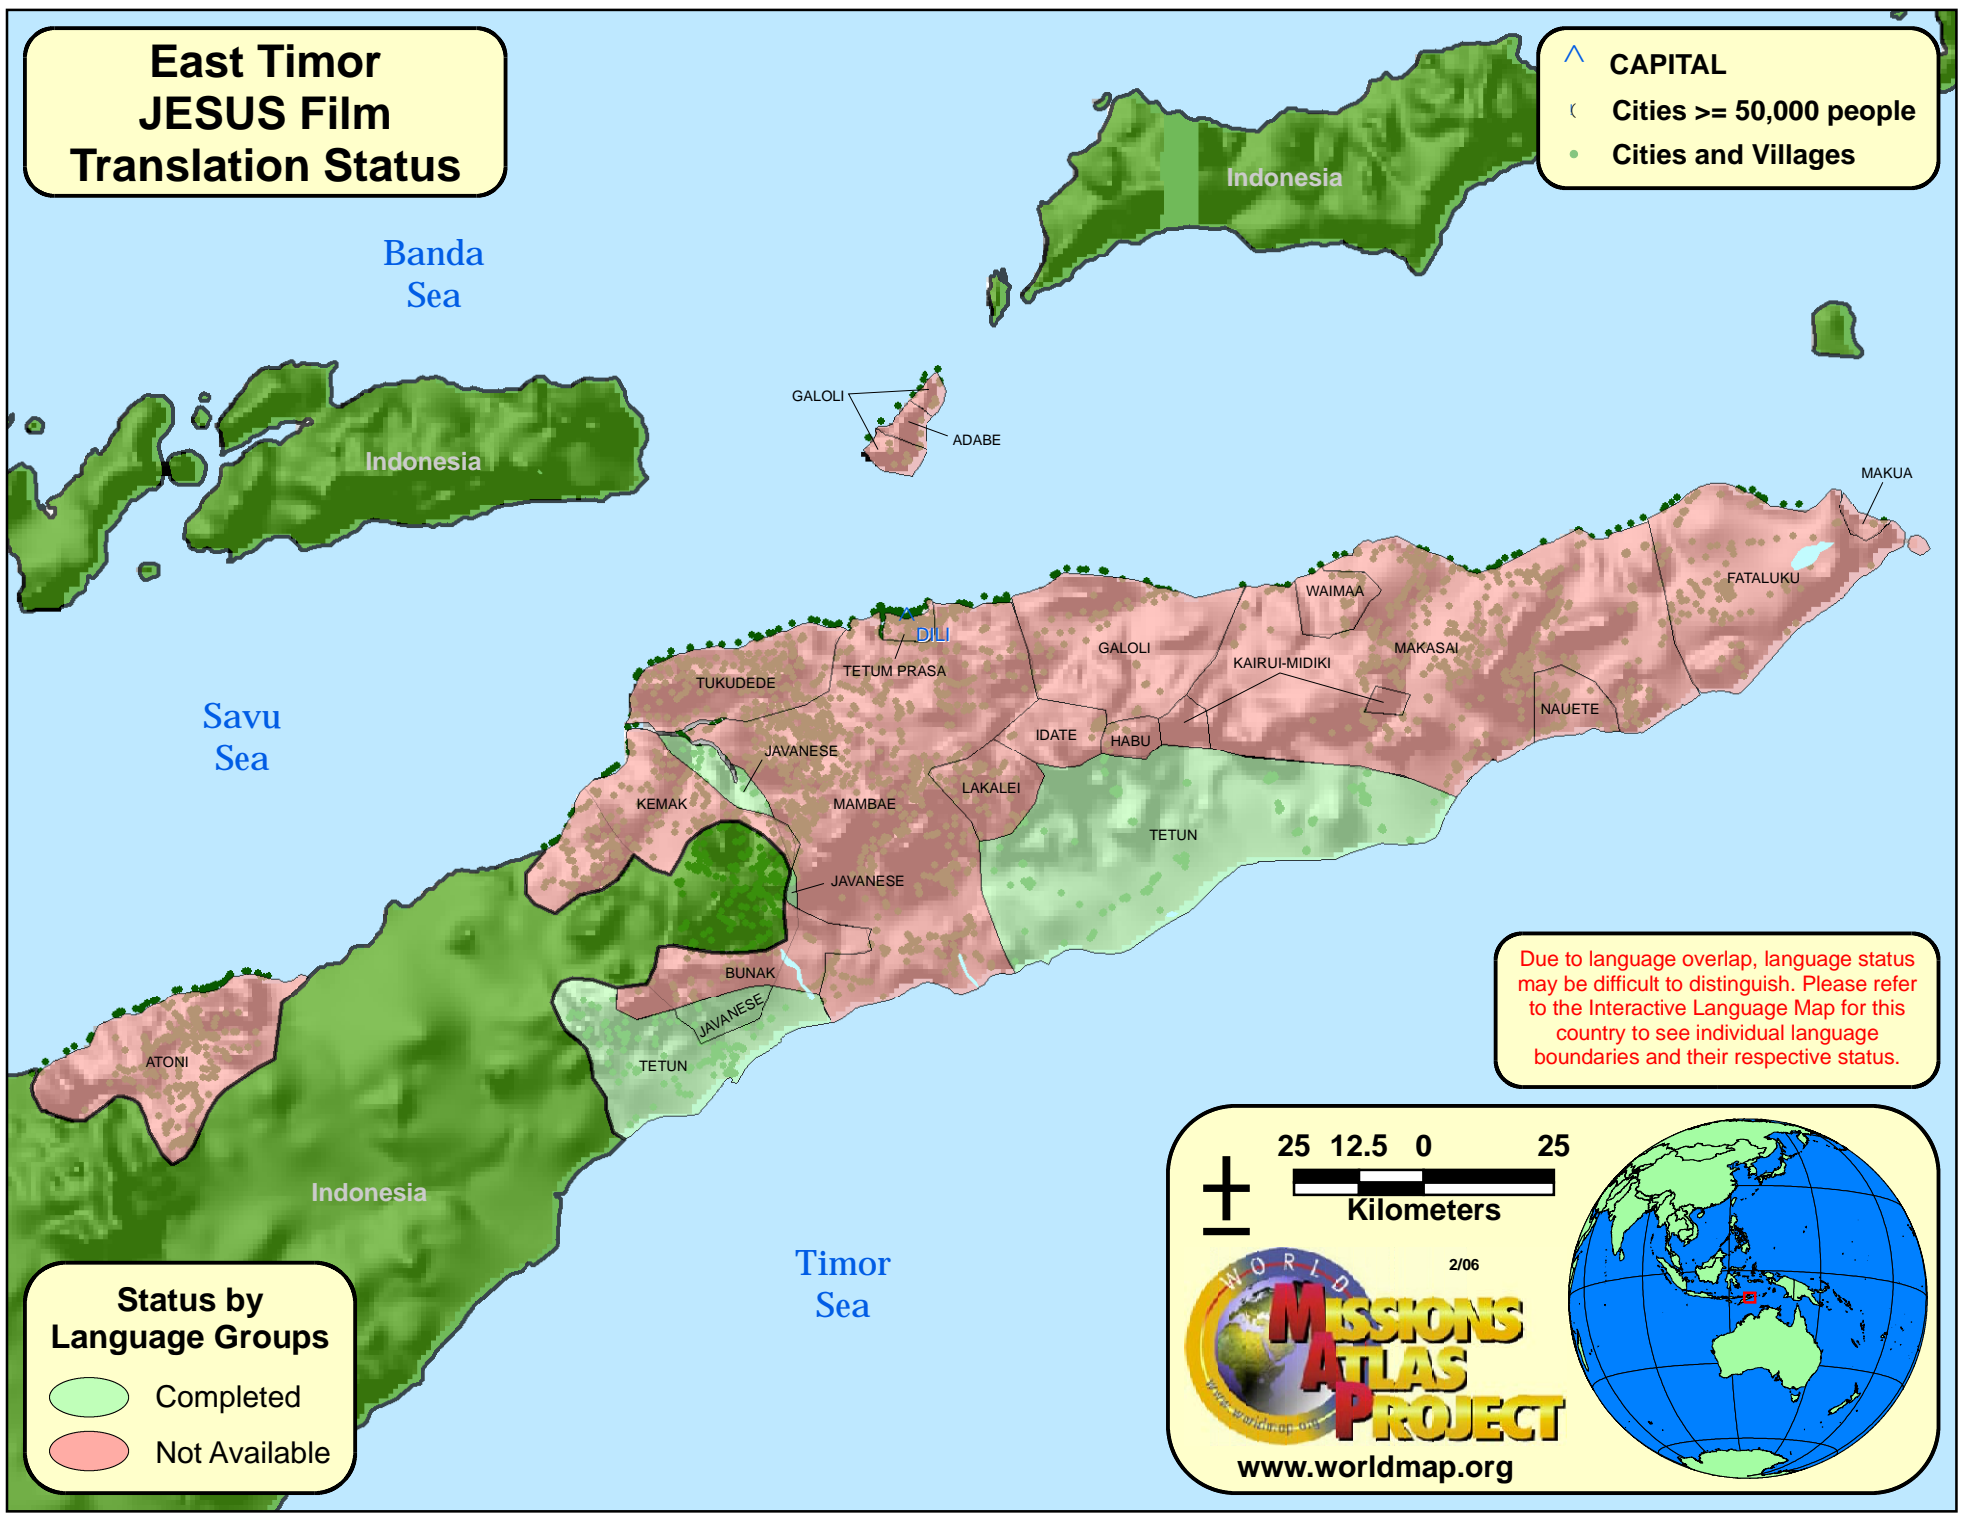

East Timor JESUS Film Translation Status

- ^ CAPITAL
- (Cities \geq 50,000 people
- Cities and Villages

Due to language overlap, language status may be difficult to distinguish. Please refer to the Interactive Language Map for this country to see individual language boundaries and their respective status.

- ### Status by Language Groups
- Completed
 - Not Available

25 12.5 0 25
Kilometers

2/06

**MISSIONS
ATLAS
PROJECT**

www.worldmap.org