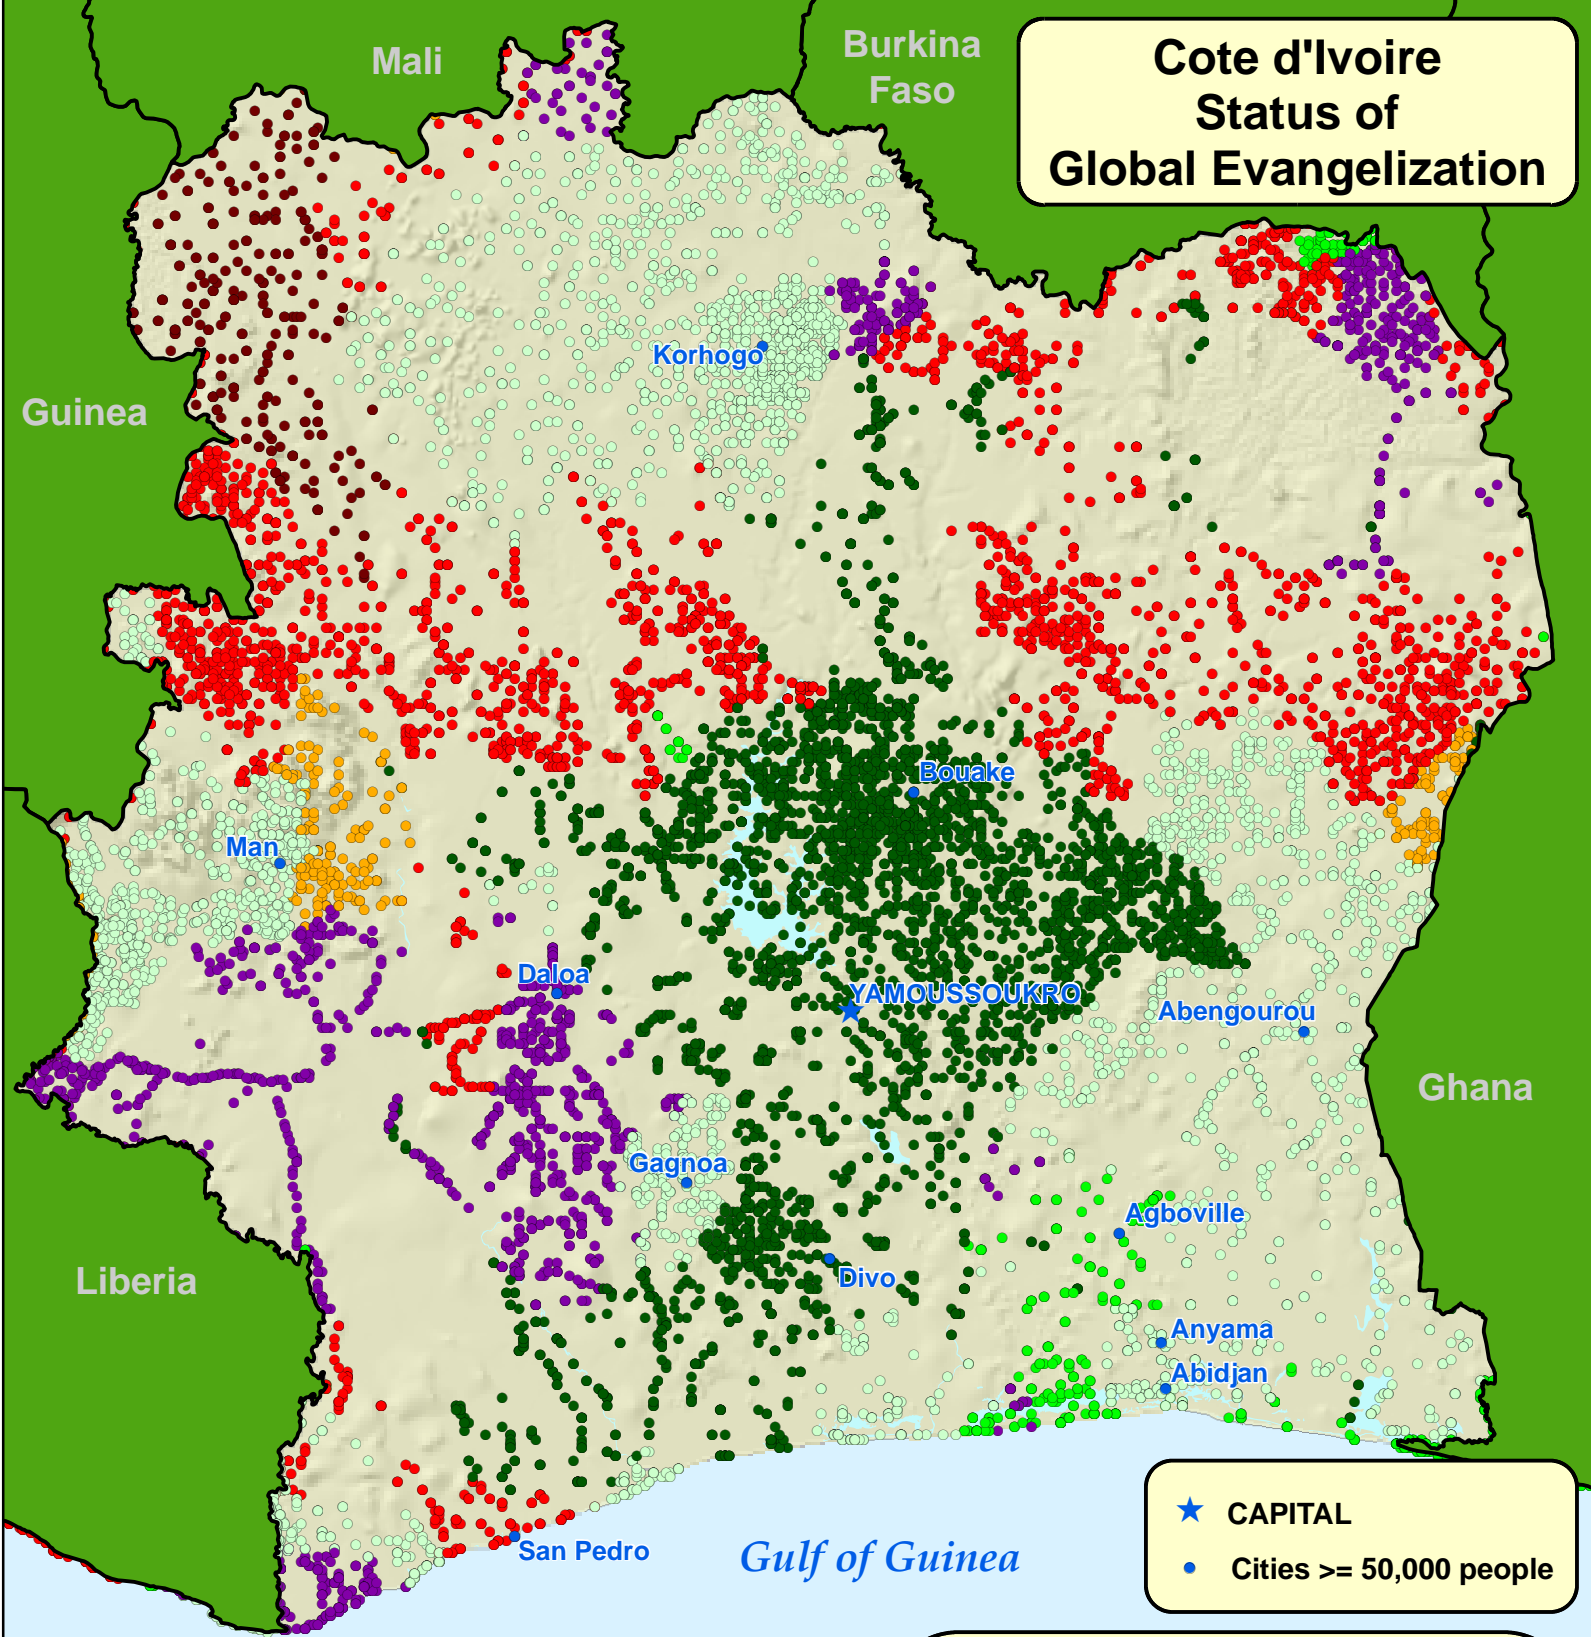

Cote d'Ivoire Status of Global Evangelization

★ CAPITAL
● Cities >= 50,000 people

10/05

www.worldmap.org

Cities, Towns and Villages

| | |
|--|-------------------------------------|
| ● 0 - No known evangelical Christians, churches, or materials. | ● 4 - Greater than 2% Evangelical. |
| ● 1 - Less than 2% Evangelical. No active church planting.* | ● 5 - Greater than 5% Evangelical. |
| ● 2 - Less than 2% Evangelical. Initial church planting.* | ● 6 - Greater than 10% Evangelical. |
| ● 3 - Less than 2% Evangelical. Widespread church planting.* | ● 7 - Unknown |

The status of each place is determined by the language associated with it.

* church planting within the past 2 years

Source: www.peoplegroups.org