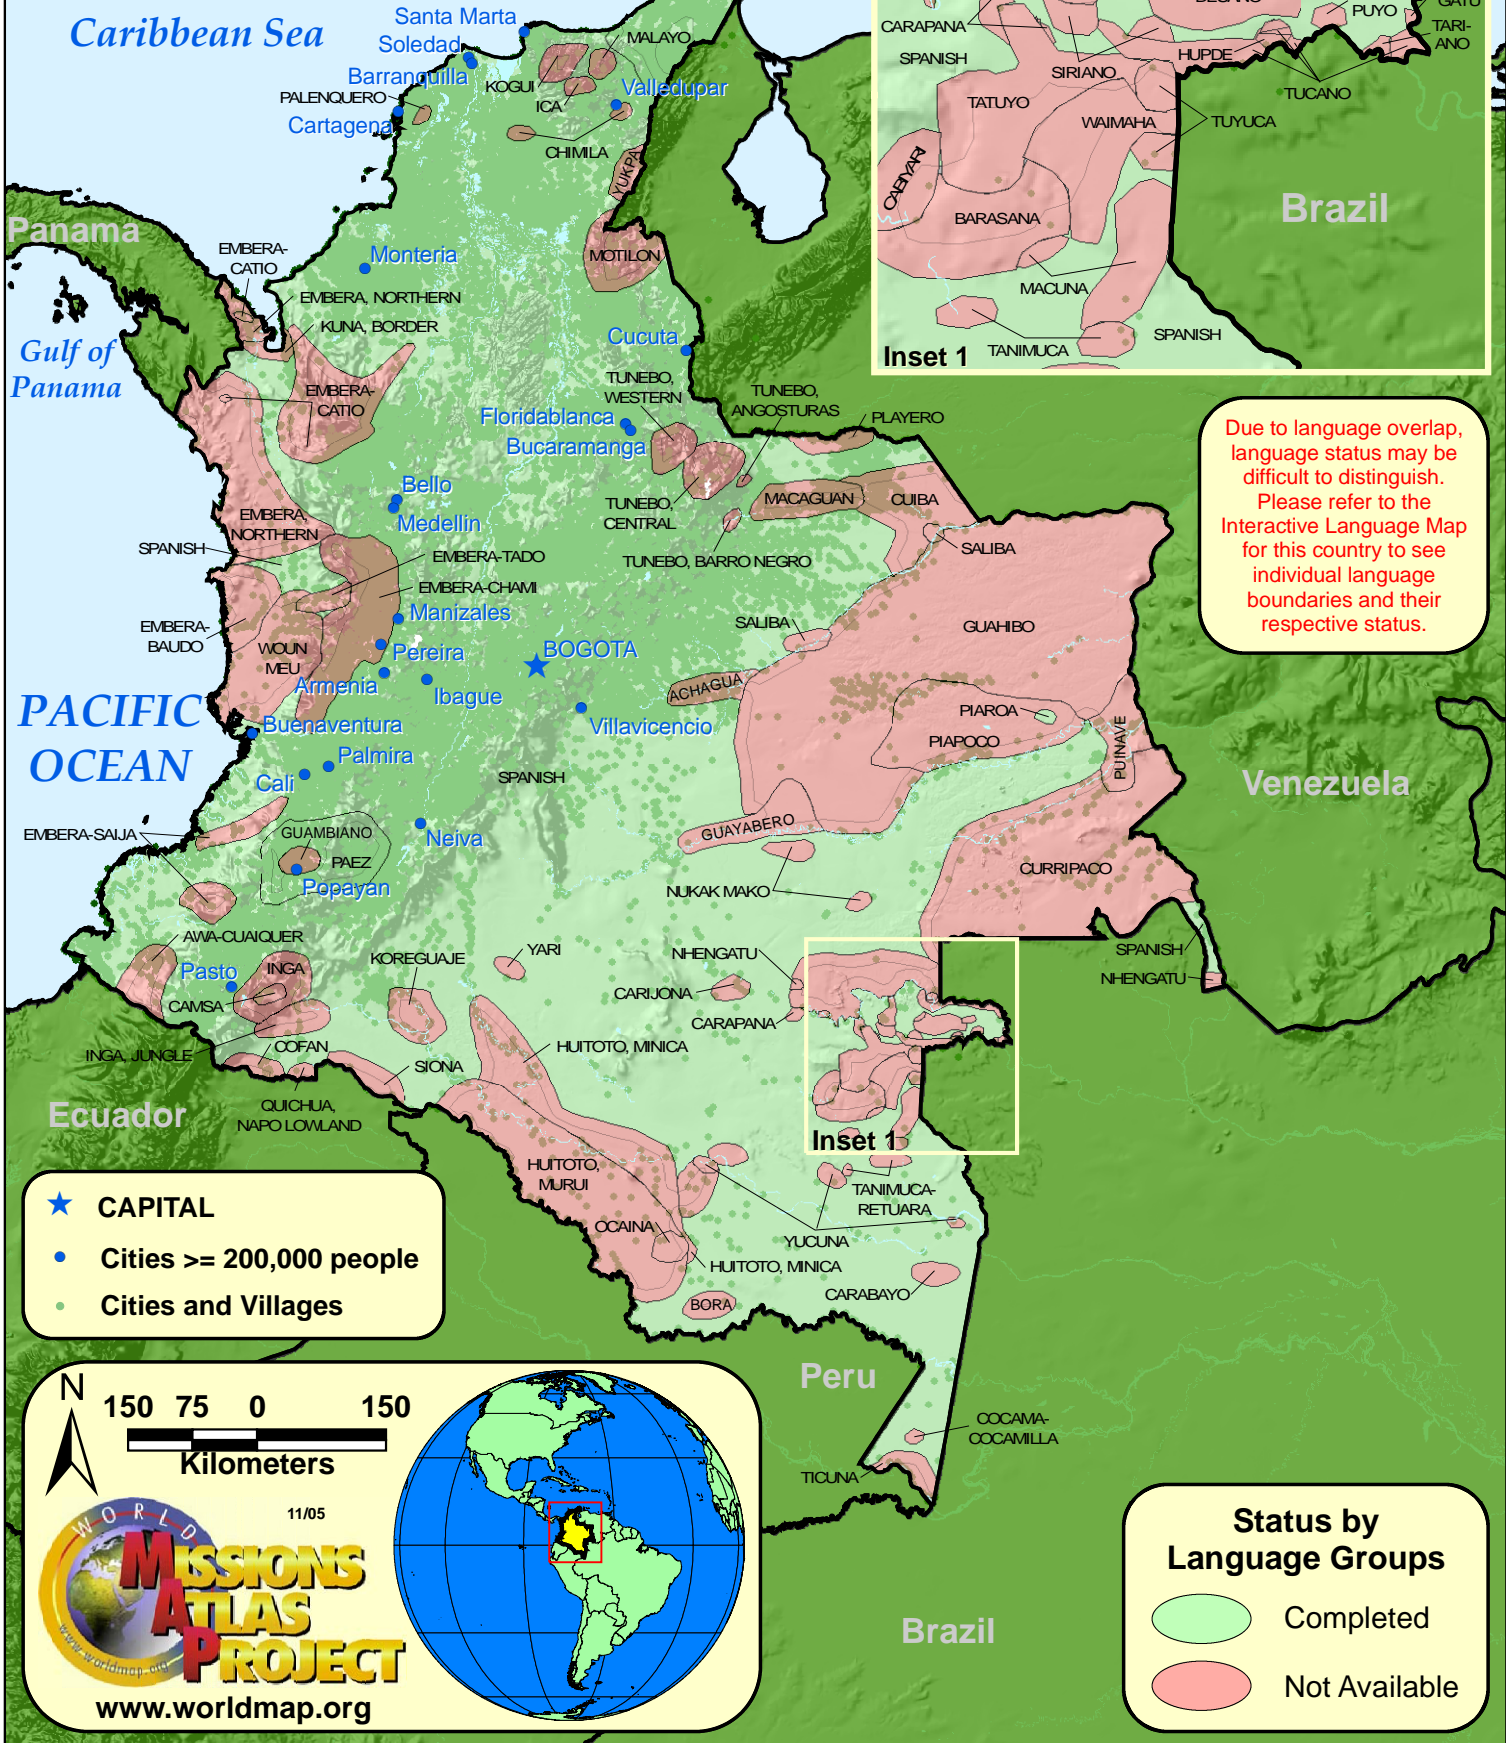

# Colombia JESUS Film Translation Status

Due to language overlap, language status may be difficult to distinguish. Please refer to the Interactive Language Map for this country to see individual language boundaries and their respective status.

- ★ CAPITAL
- Cities >= 200,000 people
- Cities and Villages

**Status by Language Groups**

- Completed
- Not Available