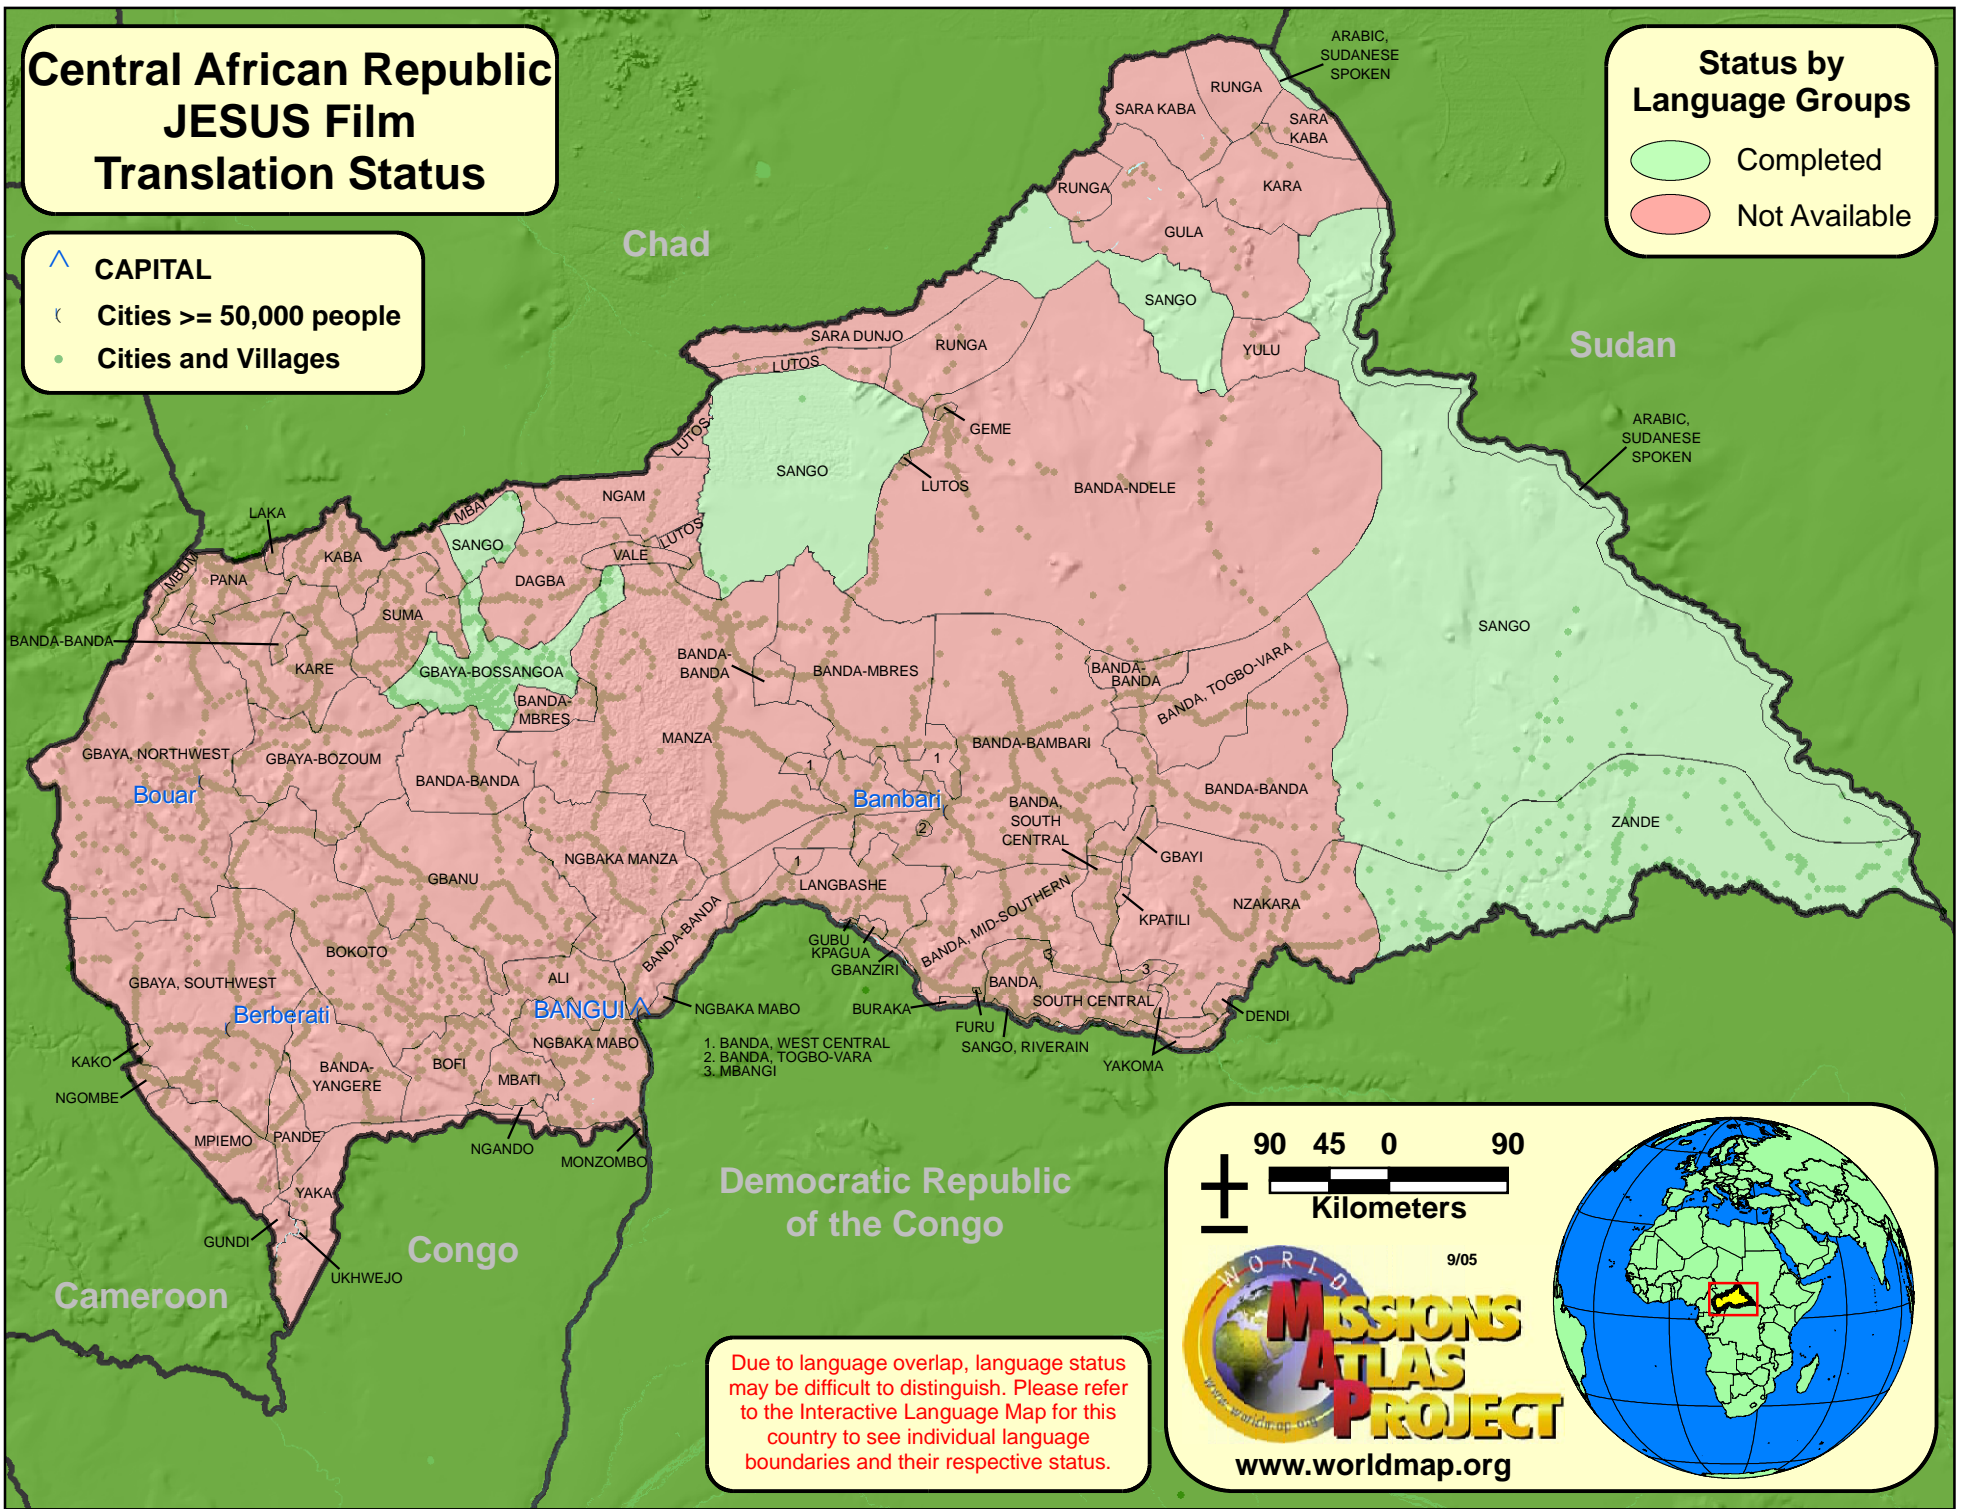

Central African Republic JESUS Film Translation Status

- ▲ CAPITAL
- ⋈ Cities >= 50,000 people
- Cities and Villages

Status by Language Groups

- Completed
- Not Available

Democratic Republic of the Congo

Cameroon

Congo

Due to language overlap, language status may be difficult to distinguish. Please refer to the Interactive Language Map for this country to see individual language boundaries and their respective status.

90 45 0 90
Kilometers

9/05

WORLD MISSIONS ATLAS PROJECT
www.worldmap.org