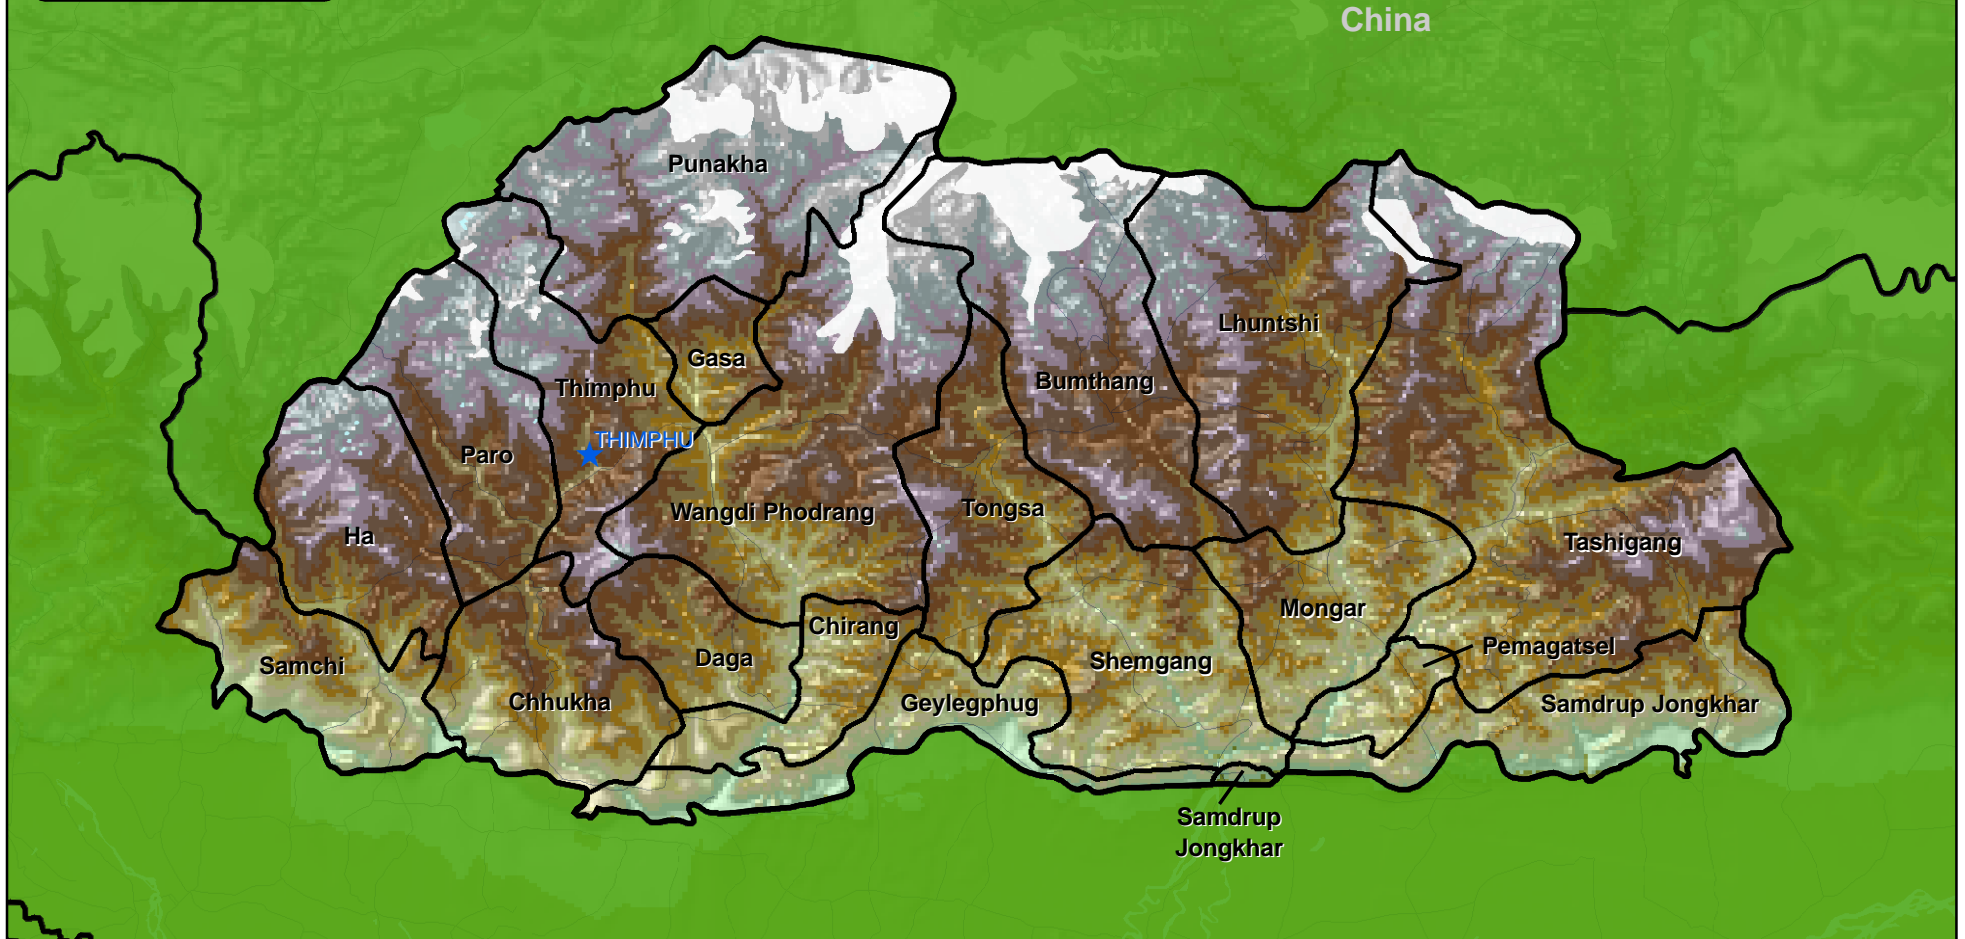

# Bhutan Provinces

N  
30 15 0 30  
Kilometers  
11/05

www.worldmap.org

- ★ CAPITAL
- Cities  $\geq$  50,000 People
- Roads