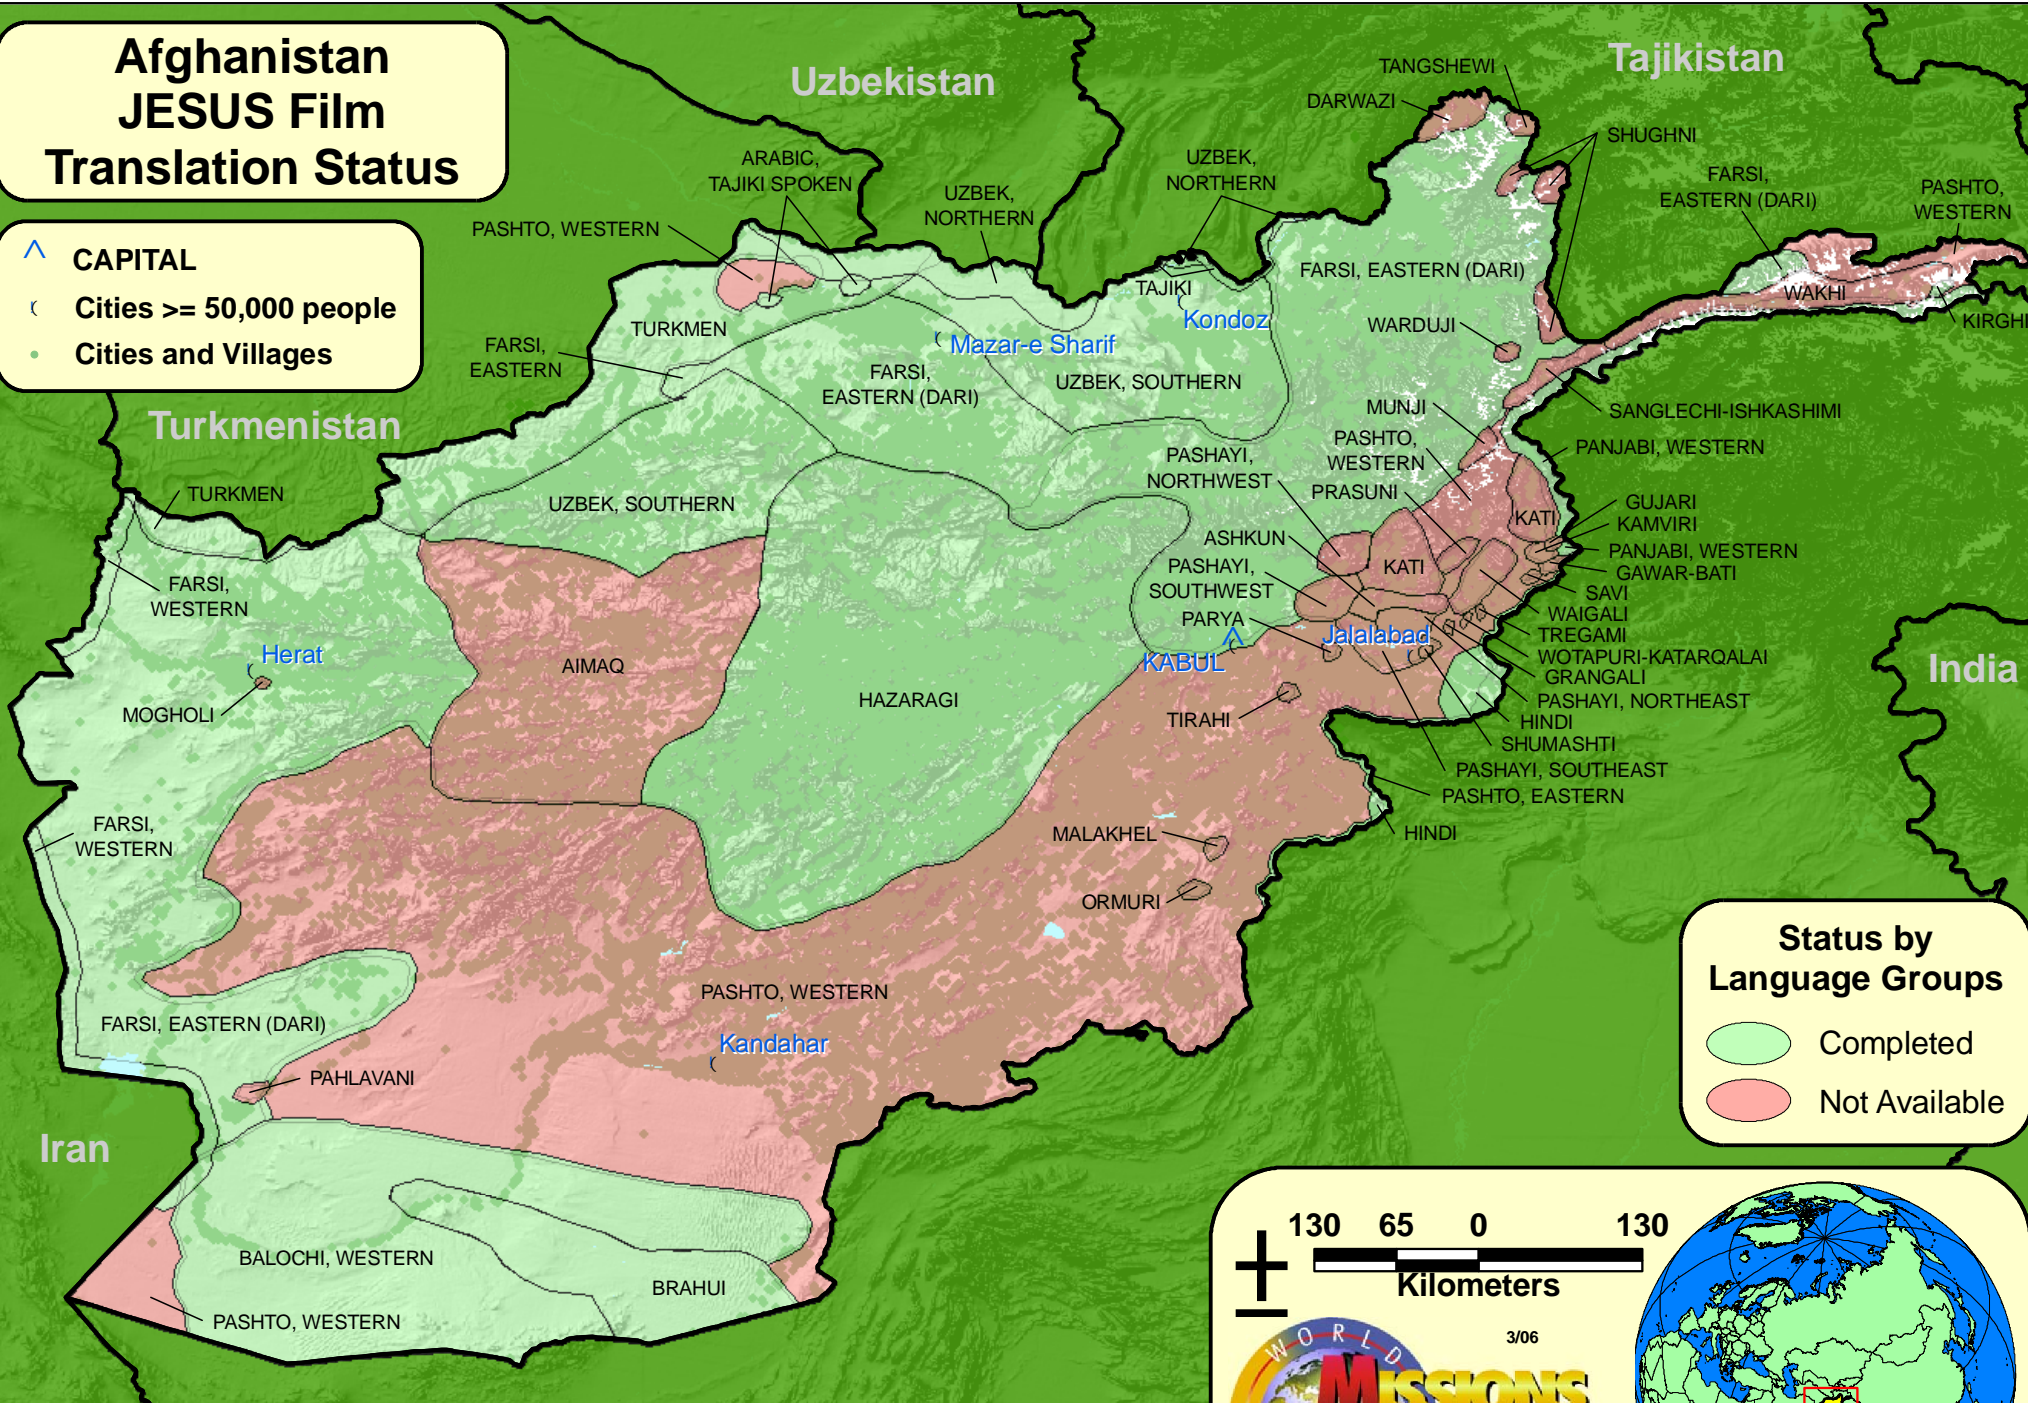

Afghanistan JESUS Film Translation Status

-  CAPITAL
-  Cities >= 50,000 people
-  Cities and Villages

Status by Language Groups

-  Completed
-  Not Available

130 65 0 130
Kilometers

3/06

WORLD MISSIONS ATLAS PROJECT

www.worldmap.org

Due to language overlap, language status may be difficult to distinguish. Please refer to the Interactive Language Map for this country to see individual language boundaries and their respective status.